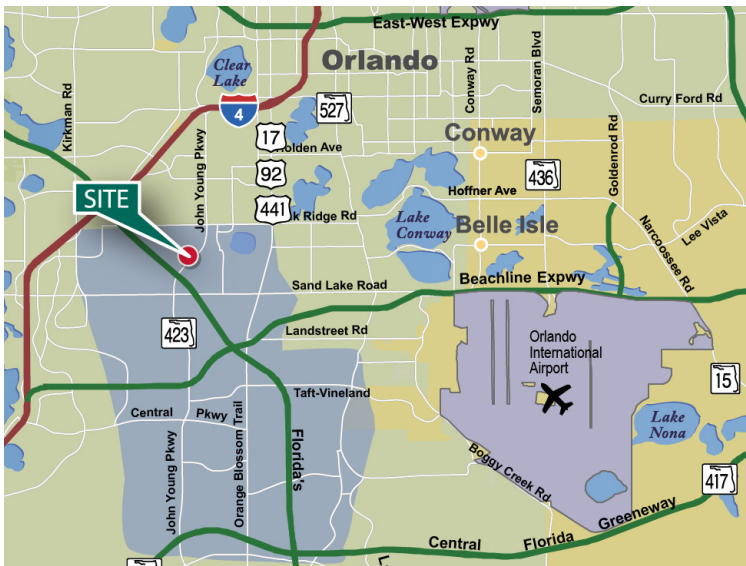

# 86,579 SF

**7551 Presidents Drive  
Orlando, FL 32809**

Prologis Orlando Central Park

- Immediate access to John Young Parkway, Orange Blossom Trail (US 441) and Sand Lake Road.
- Easy access to the Beachline Expressway (SR 528), Florida's Turnpike and Interstate 4 (I-4).