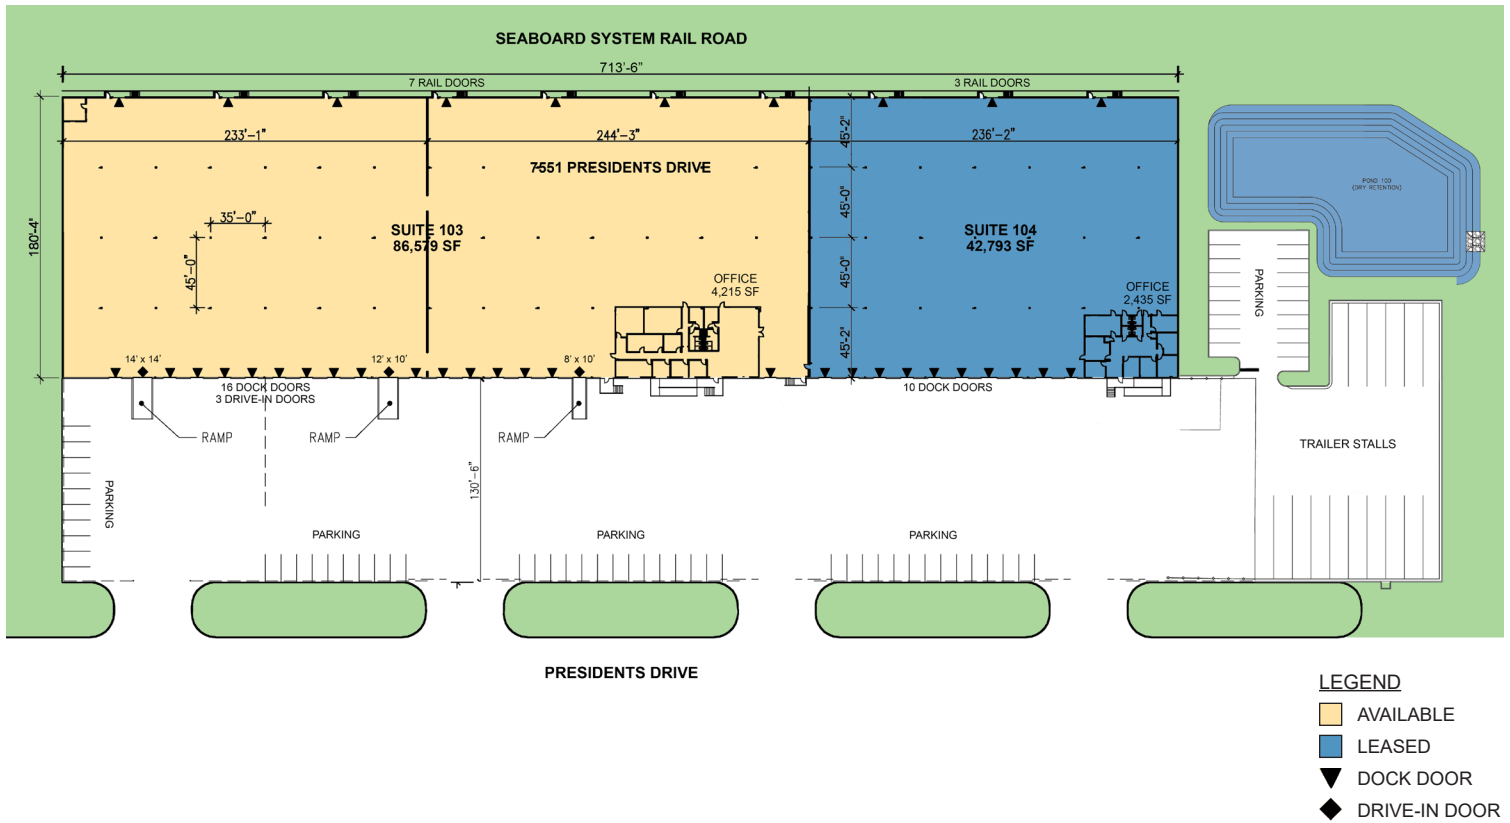

Unlock the full potential of your warehouse with one strategic, single-source partner.

Jones Lang LaSalle
Bobby Isola
bobby.isola@jll.com
ph +1 407 930 1804

Jones Lang LaSalle
Kristin Griffin
kristin.griffin@jll.com
ph +1 407 930 7103