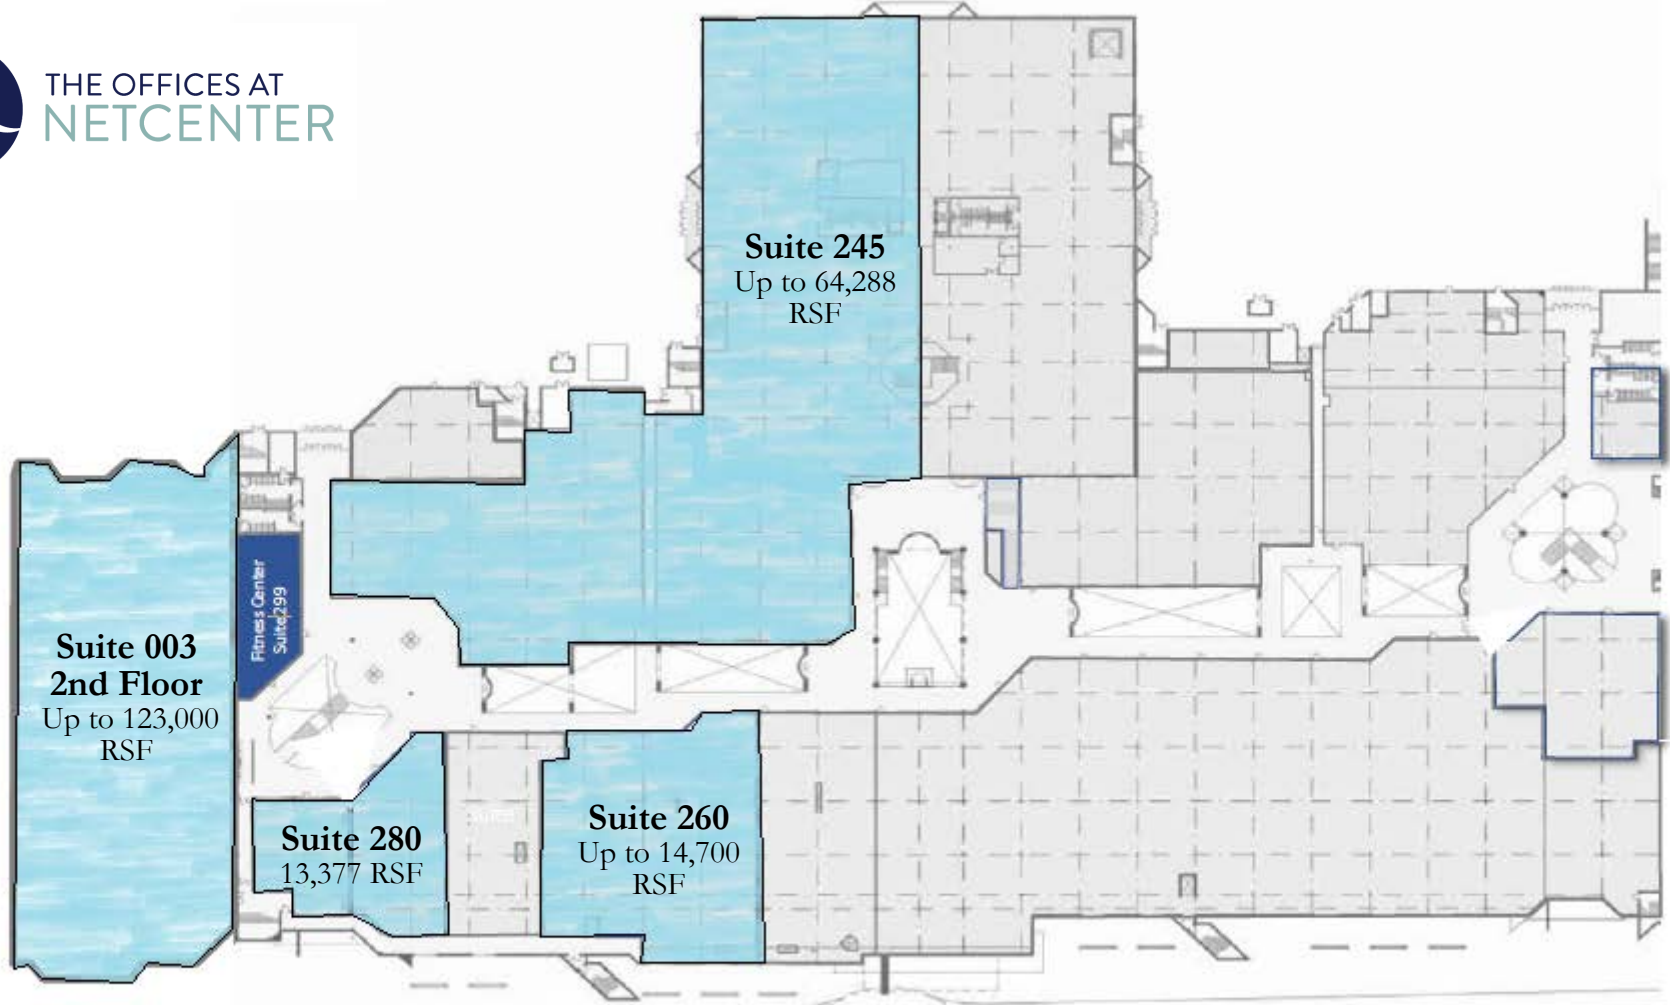

THE OFFICES AT
NETCENTER

NetCenter

5200 W Mercury Boulevard.
Hampton Roads, VA 15212

2nd Floor