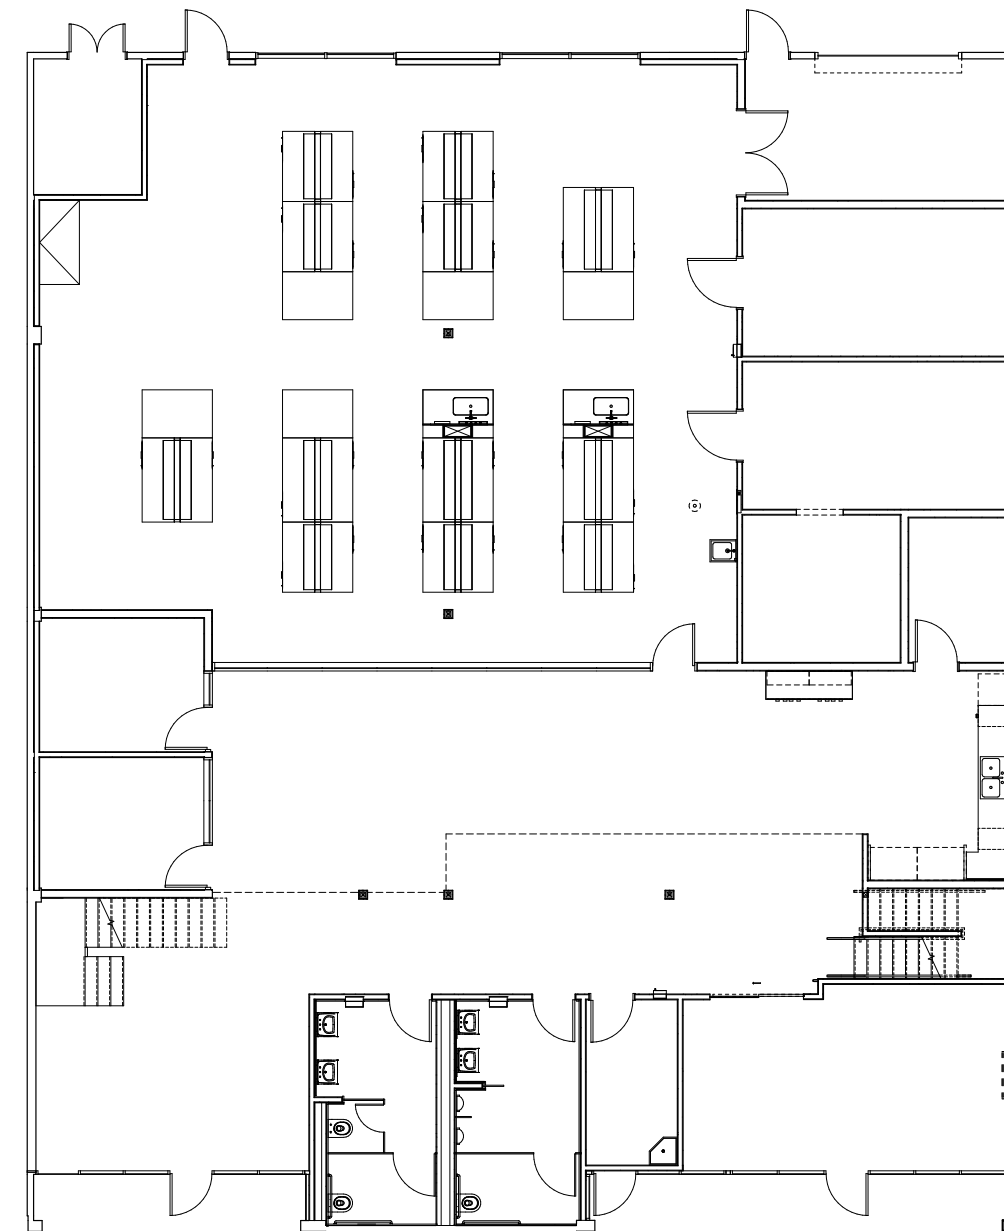

7,290 RSF

First Floor

Mezzanine

* AMENITIES

THE PATIO. THE PULSE.

Everything at SOVA orbits The Patio.
Coffee to start the day. A gym to reset it.
Tacos when you've earned them. A brewery
when you really have.