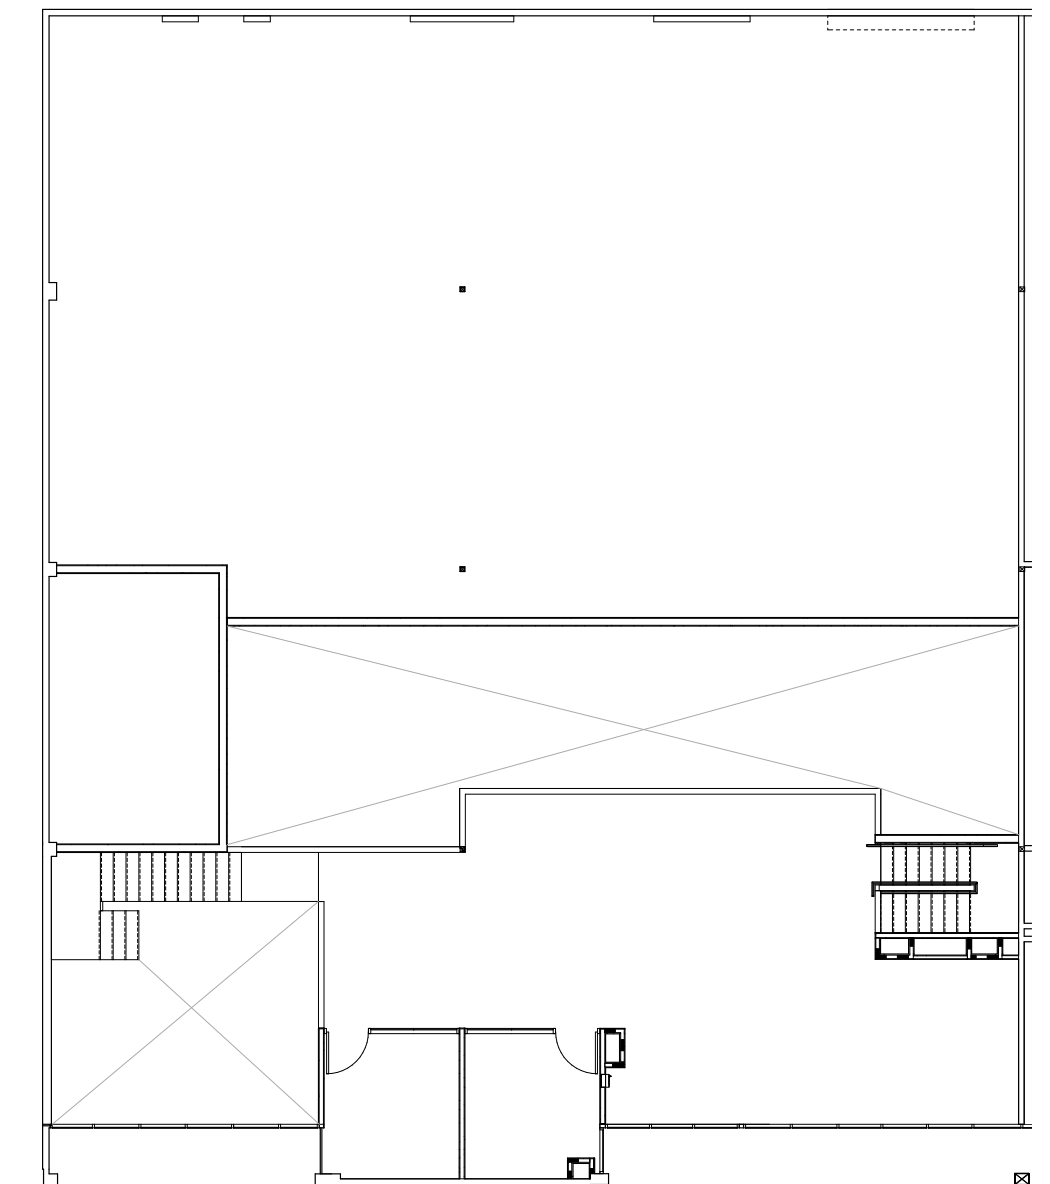

7,290 RSF

First Floor

Mezzanine

* AMENITIES

THE PATIO. THE PULSE.

Everything at SOVA orbits The Patio.
Coffee to start the day. A gym to reset it.
Tacos when you've earned them. A brewery
when you really have.