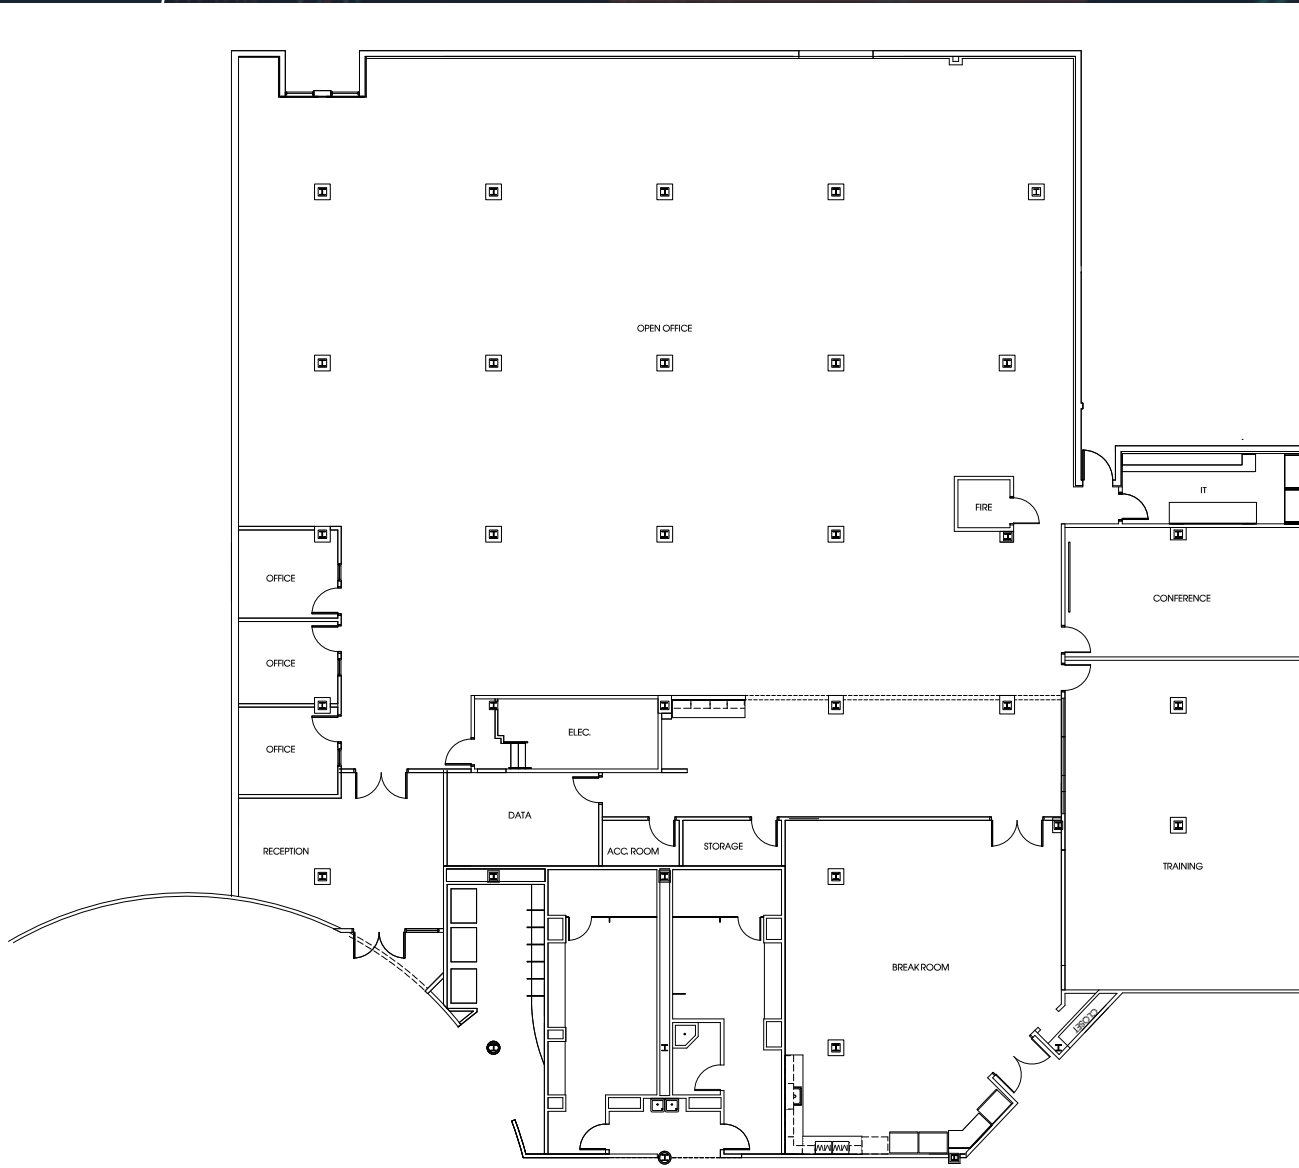

NETPARK

TAMPA BAY

SUITE 1429

14,177 RSF

ROXANNE KEMPH
Senior Vice President
T +1 813 787 1068
roxanne.kemph@cbre.com

KELLEY MATHESON
Senior Vice President
T +1 813 273 8489
kelley.matheson@cbre.com

Level One