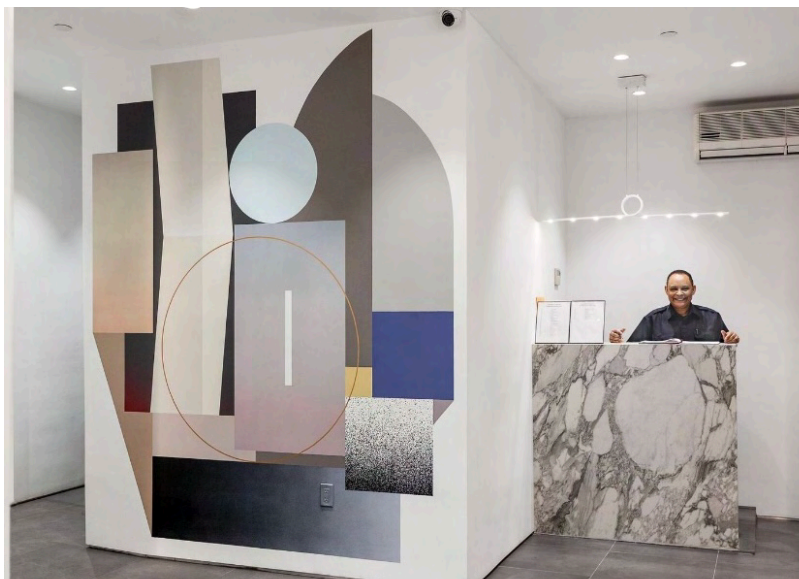

165-167 Madison Ave

Located on The Corner of Madison and 33rd Street

Sido

NEW YORK REAL ESTATE

SIZE
RATE
TERM
AVAILABILITY

310-1,200 RSF
Upon Request
1-3 Years
Immediate

NOTES

The Rose Building at 165 Madison Avenue is a boutique, six-story office building located at the corner of 33rd street and Madison Avenue. This well-maintained property offers modern and renovated private office spaces at the most affordable prices in the area.