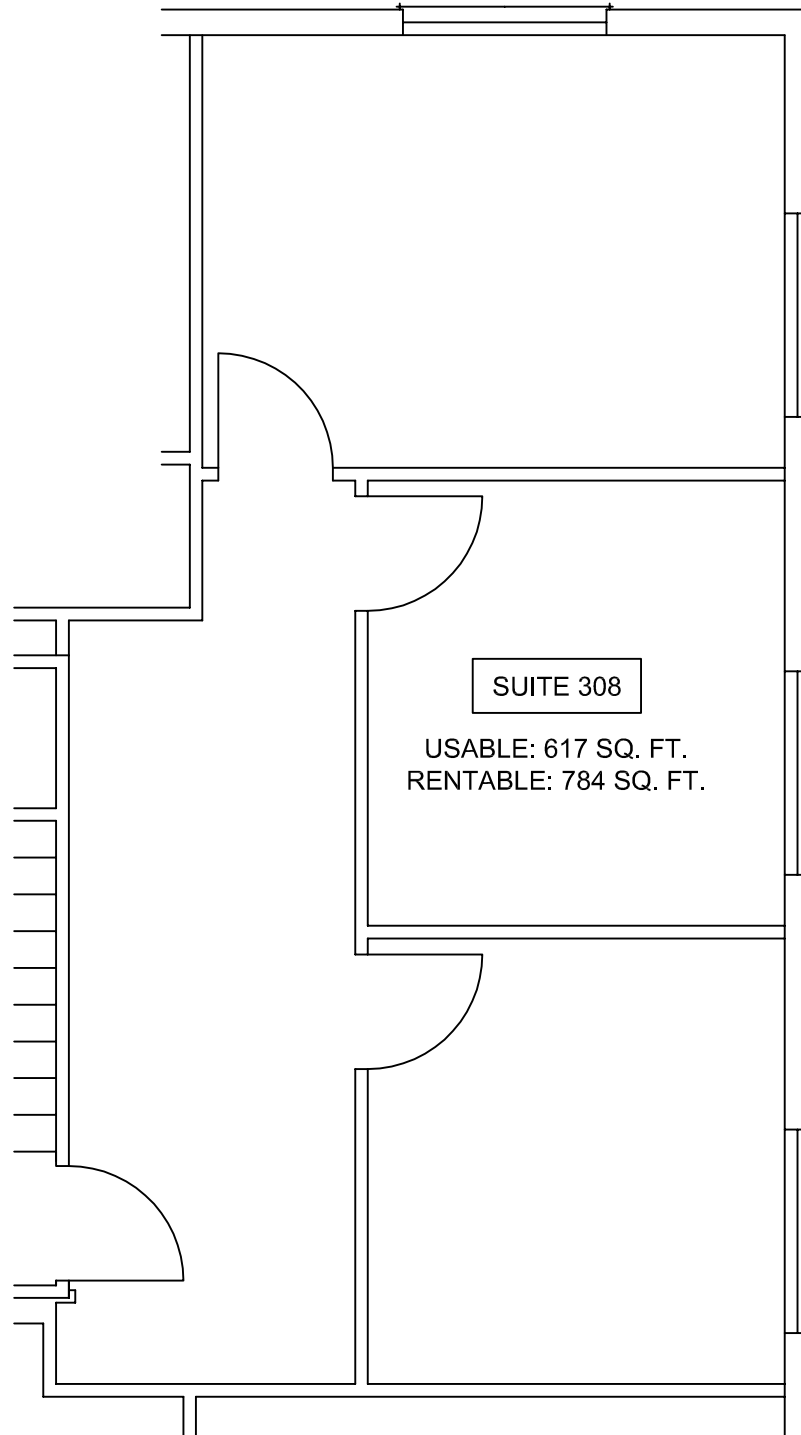

EXHIBIT 'B'

Suite 308
4045 BONITA ROAD
CHULA VISTA, CA 91920

SUITE 308

USABLE: 617 SQ. FT.
RENTABLE: 784 SQ. FT.

INITIALS

INITIALS