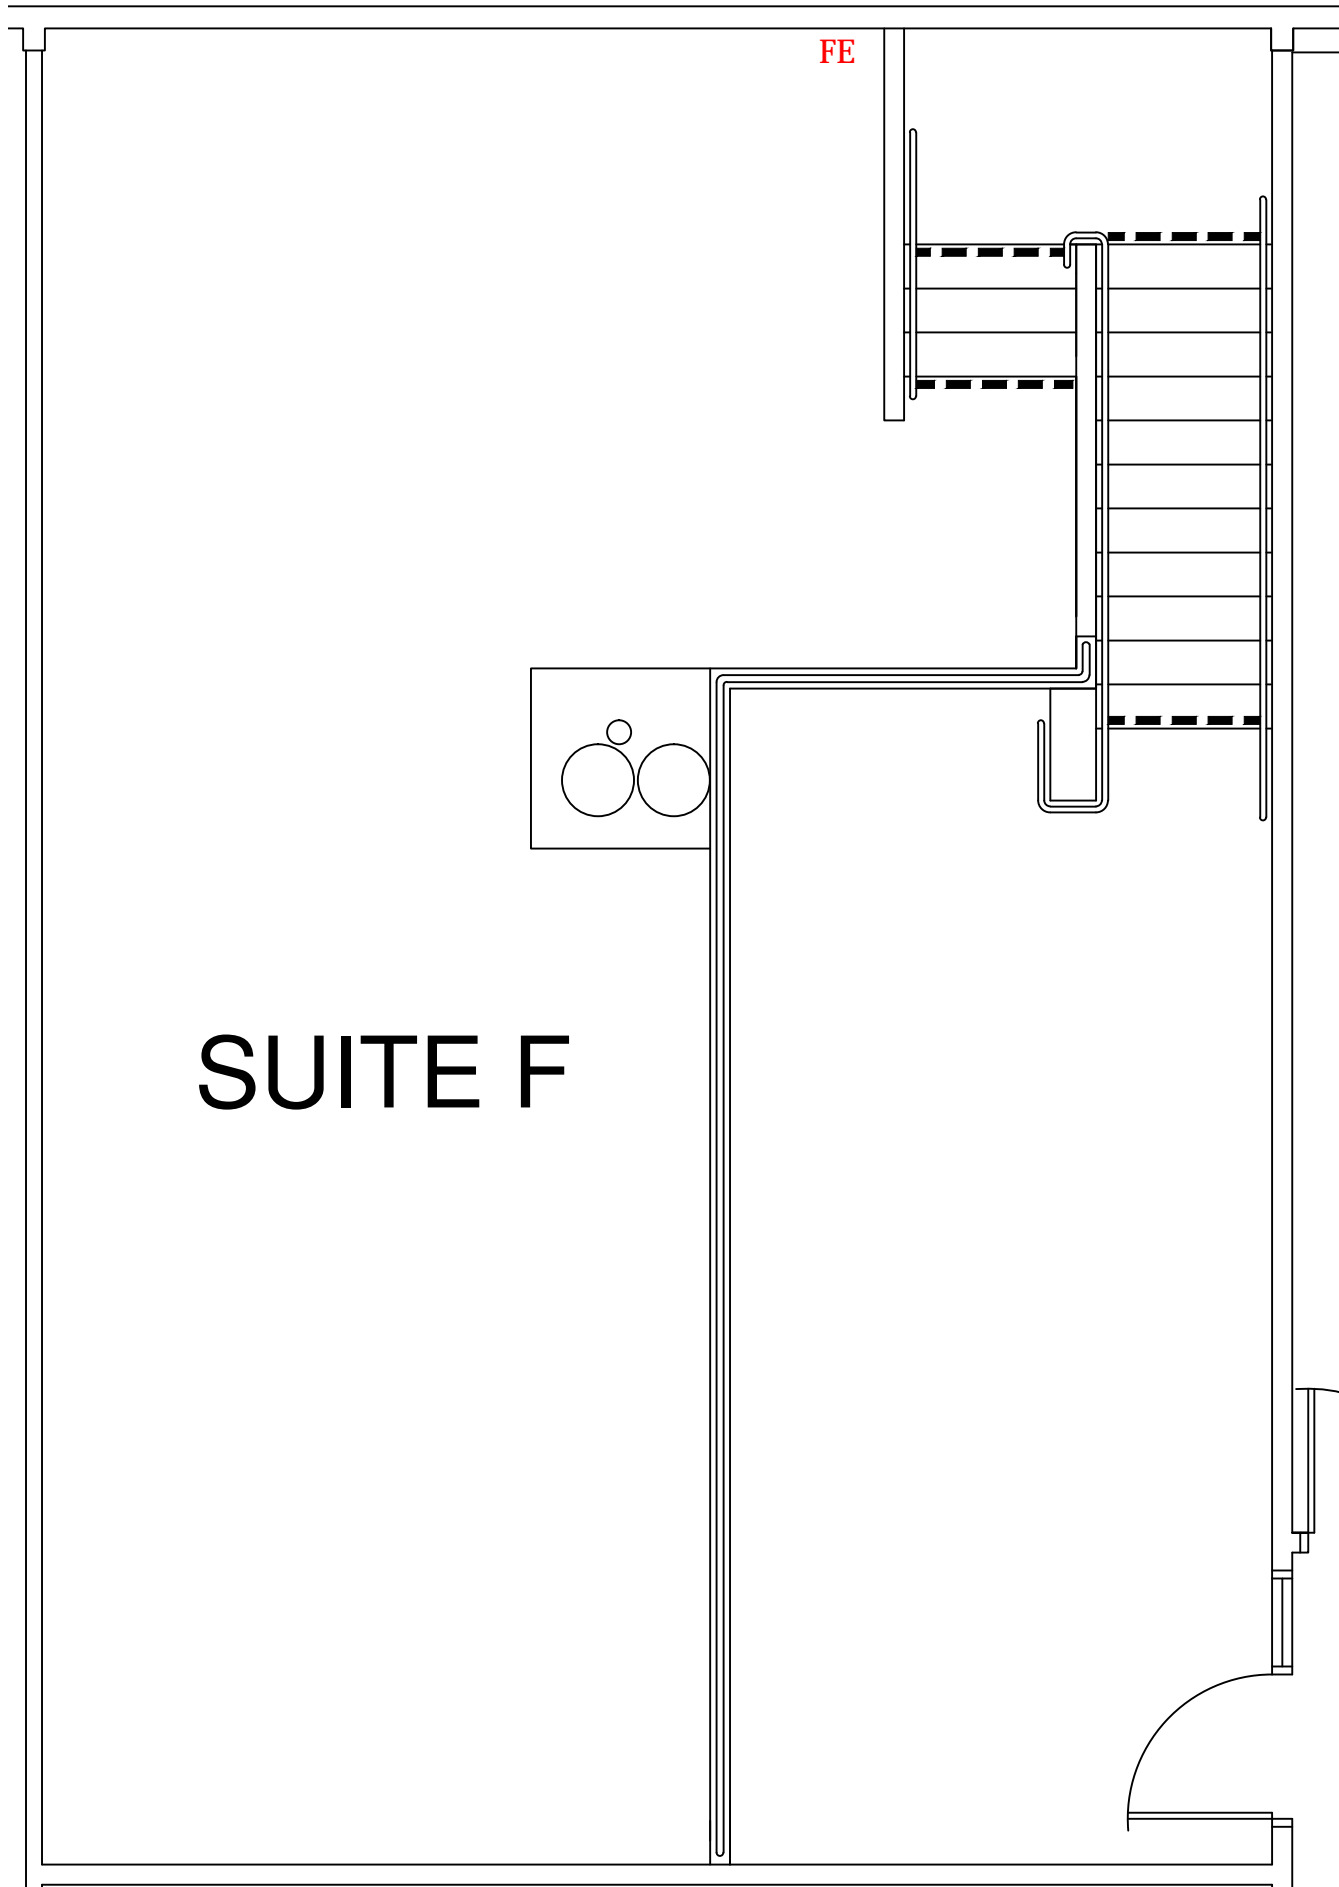

SECOND FLOOR LAYOUT

SUITE F

FIRST FLOOR LAYOUT

1976 SQ.FT

SUITE F

Wave Crest Develop
 530 Chestnut Street
 Santa Cruz, Ca 950
 Ph: 831-423-2100
 Fax: 831-423-2134

Floor Plan
207 McPherson Street Suite F
Santa Cruz, CA 95060

Address:

Date: 7/17/15

Scale: 1/4" = 1'

Drwn by: S.Thiebou