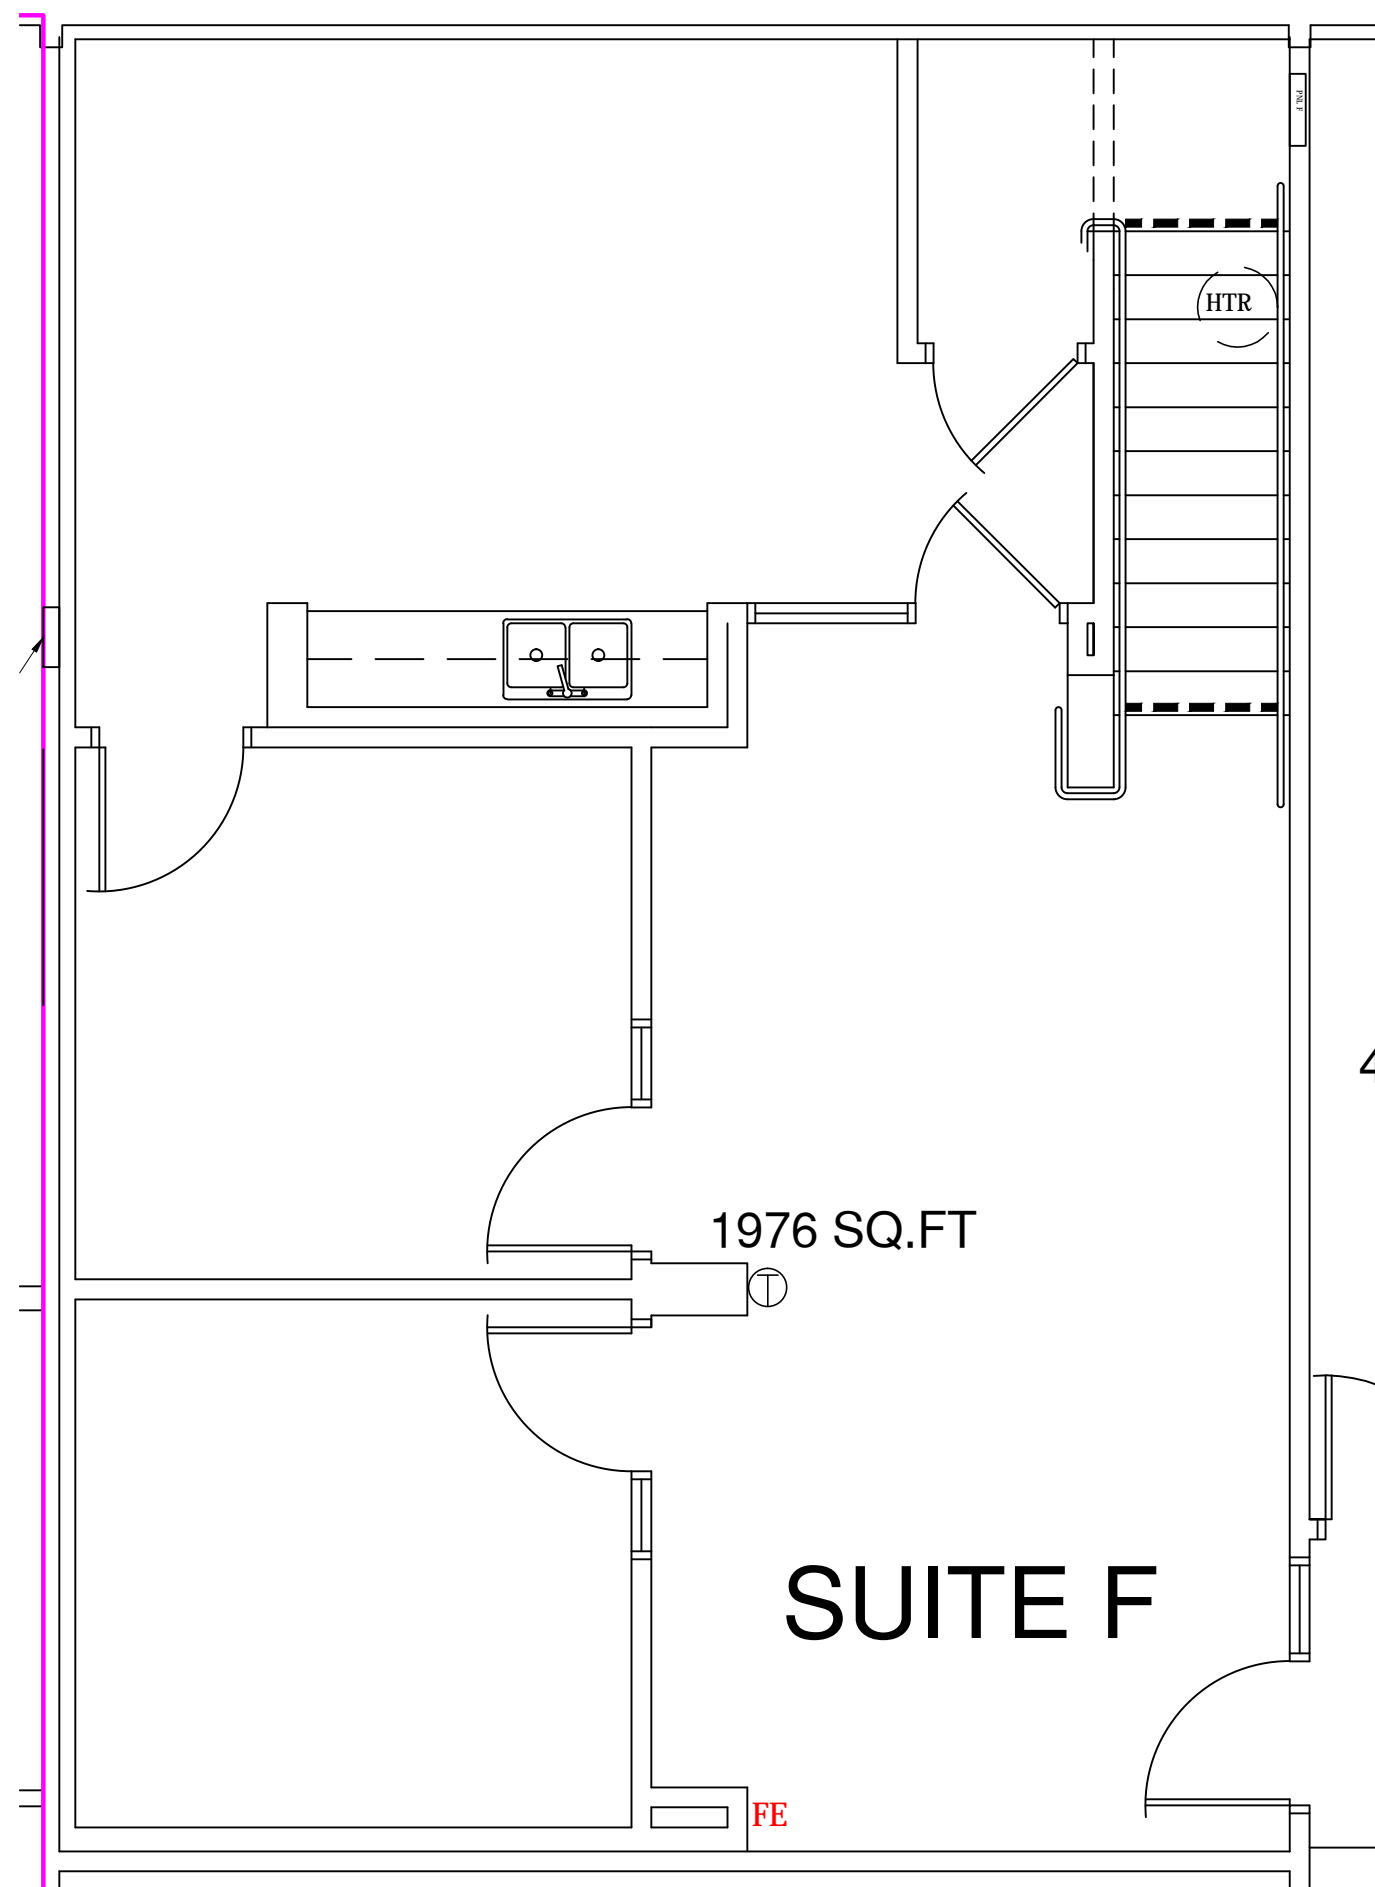

SECOND FLOOR LAYOUT

SUITE F

FIRST FLOOR LAYOUT

1976 SQ.FT

SUITE F

Wave Crest Develop
 530 Chestnut Street
 Santa Cruz, Ca 950
 Ph: 831-423-2100
 Fax: 831-423-2134

Floor Plan
207 McPherson Street Suite F
Santa Cruz, CA 95060

Address:

Date: 7/17/15

Scale: 1/4" = 1'

Drwn by: S.Thiebou