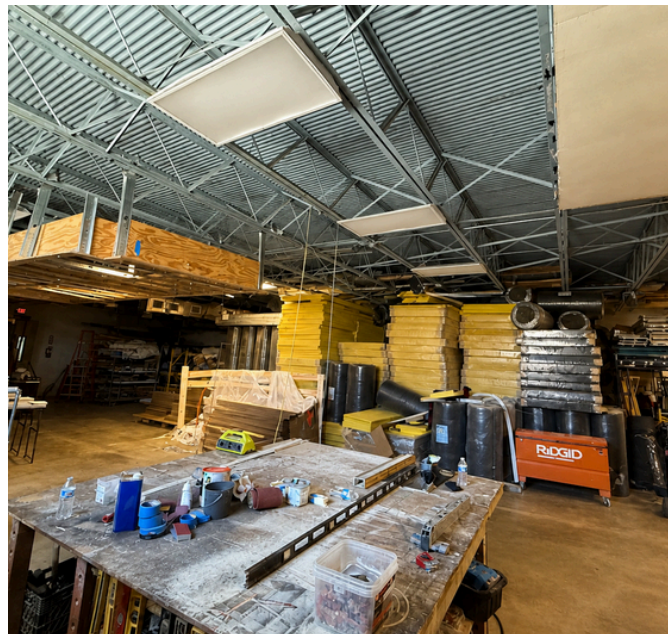

INTERIOR PHOTOS