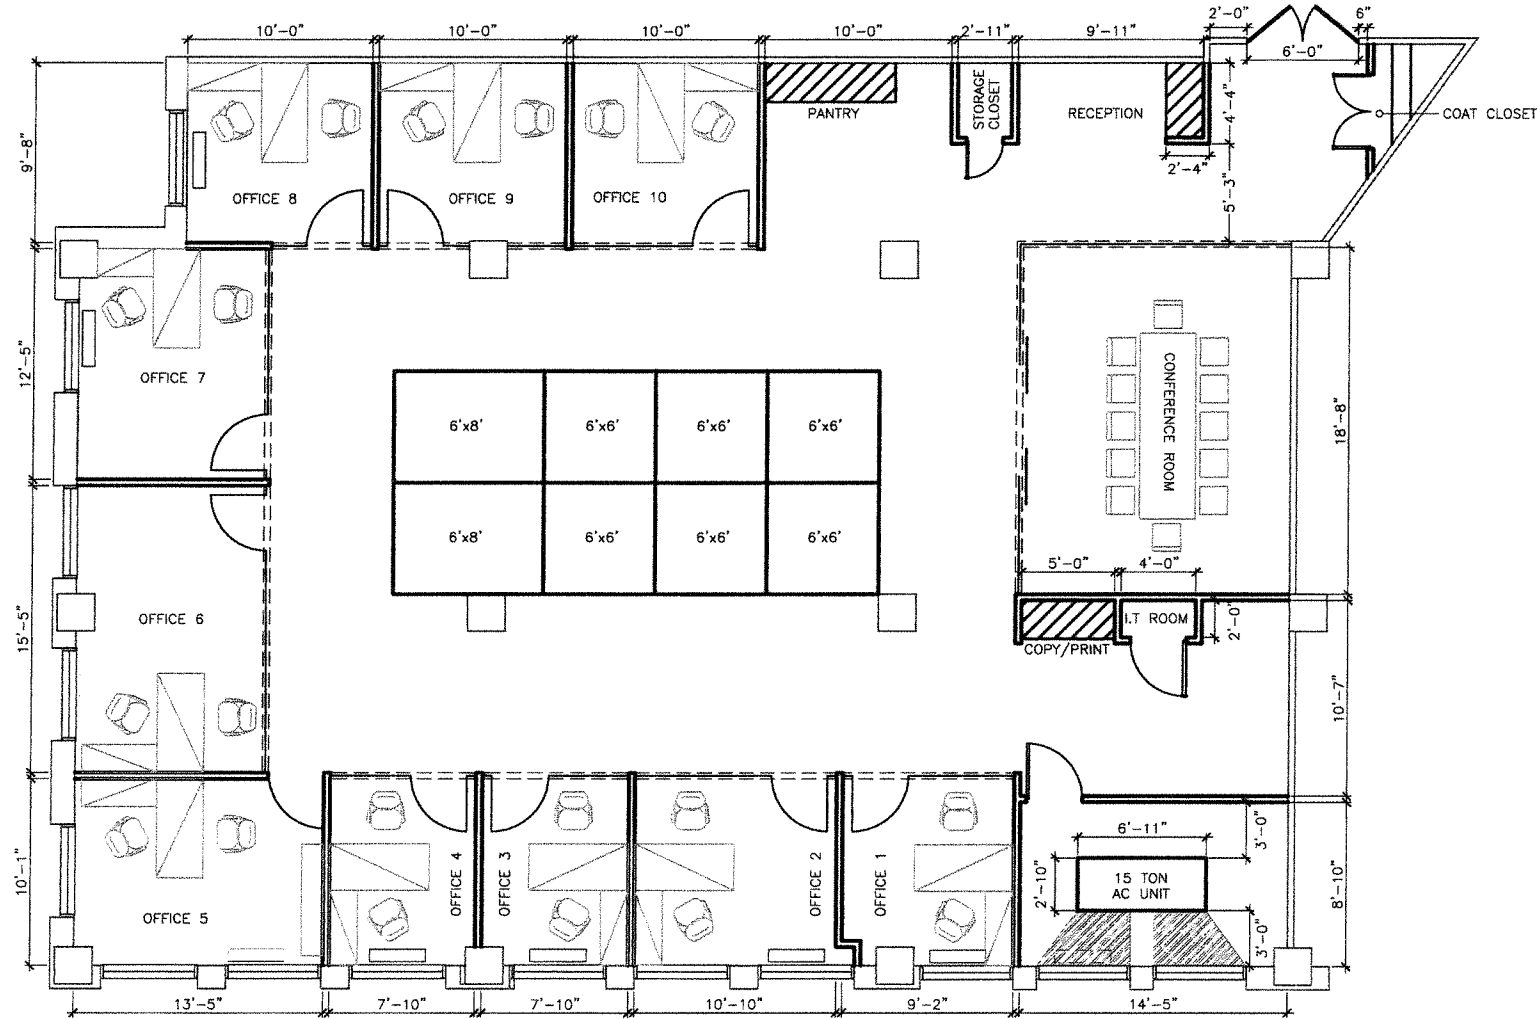

EXHIBIT B

SEVENTH AVENUE

LEGEND

- EXISTING WALL
- NEW MILLWORK
- NEW WALL
- NEW GLASS
- EXISTING RADIATOR
- NEW RADIATOR
- RELOCATED RADIATOR
- REMOVE RADIATOR

NOTE:

DIMENSIONS ON PLAN ARE TO BE VERIFIED IN FIELD

WEST 38TH STREET

Suite 1904

PLAN SCALE: 1/8" = 1'-0"

PHASE 3
design + build

525 7th Avenue
New York, NY 10018
19th Floor

SK-3A