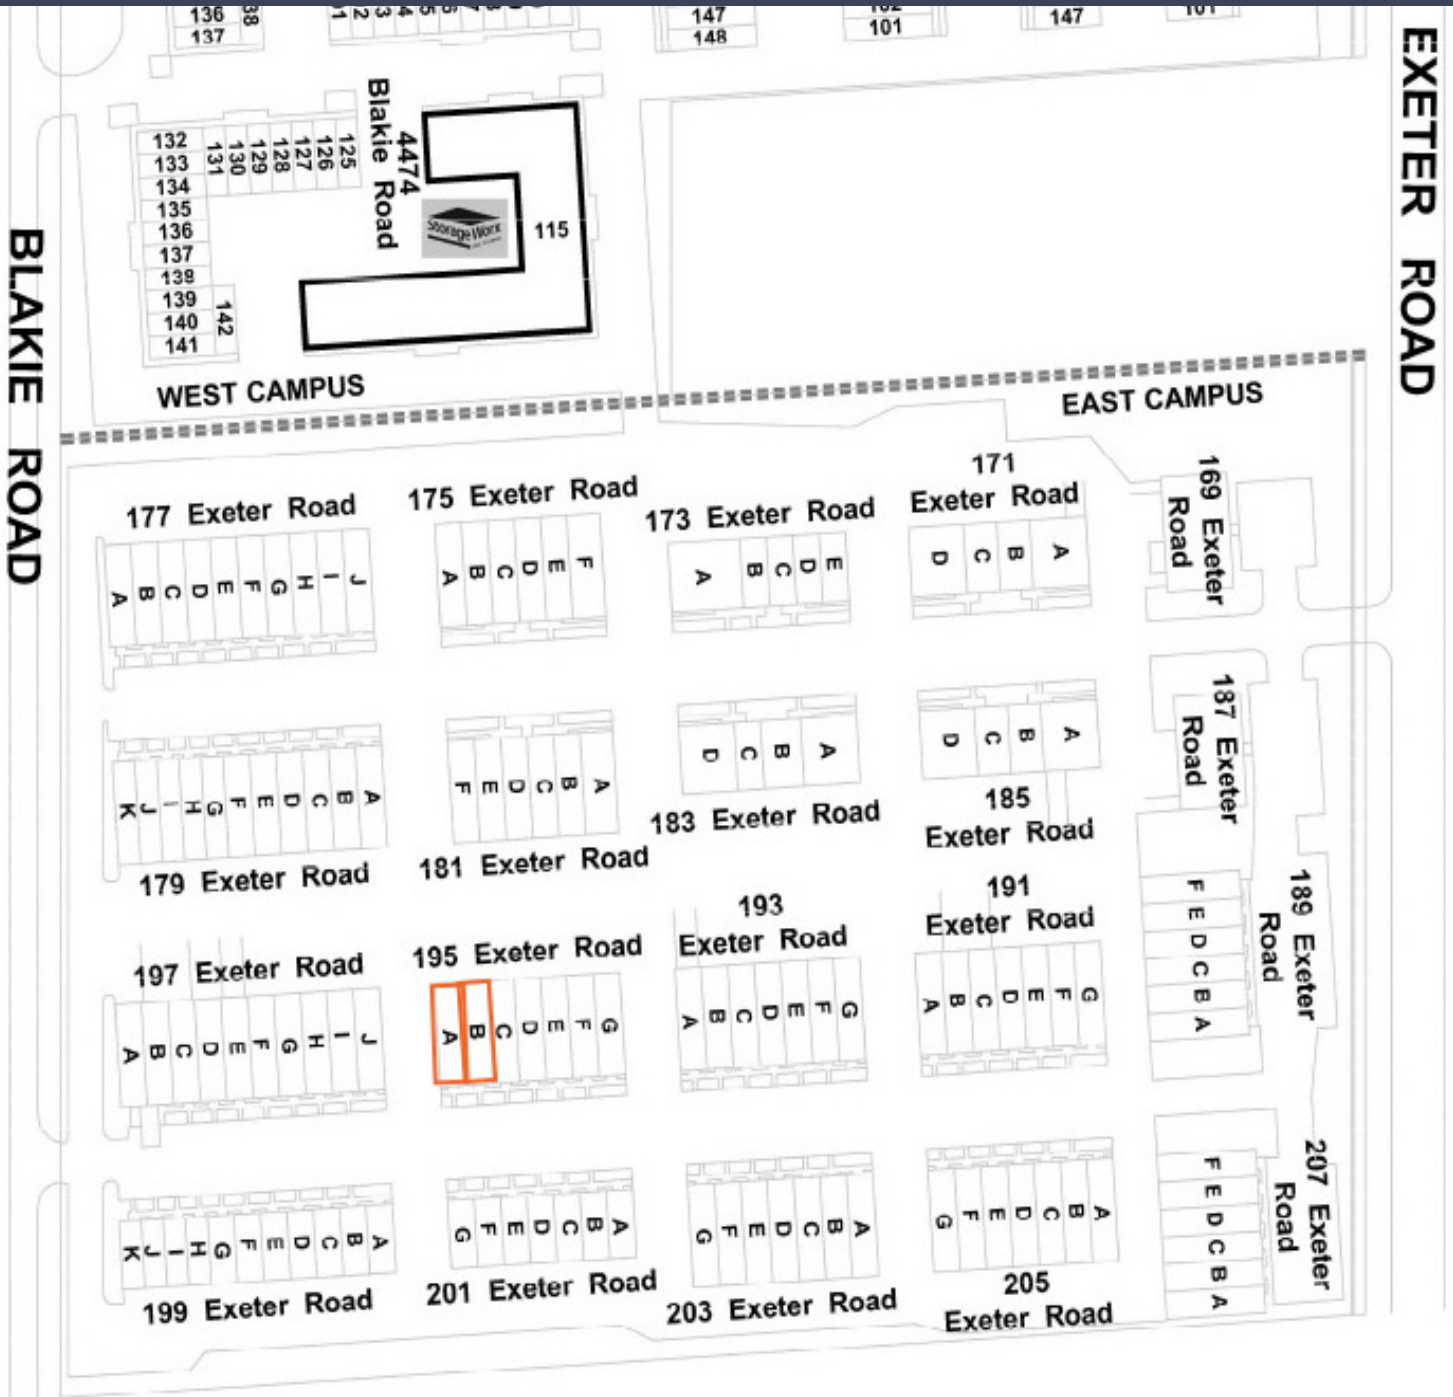

Industrial for lease | 195 Exeter Road #A & B, London

Unit A - 2,200 sf

Unit B - 2,200 sf

Glen Larocque

Sales Representative, Vice President

+1 226 289 2835

glen.larocque@avisonyoung.com