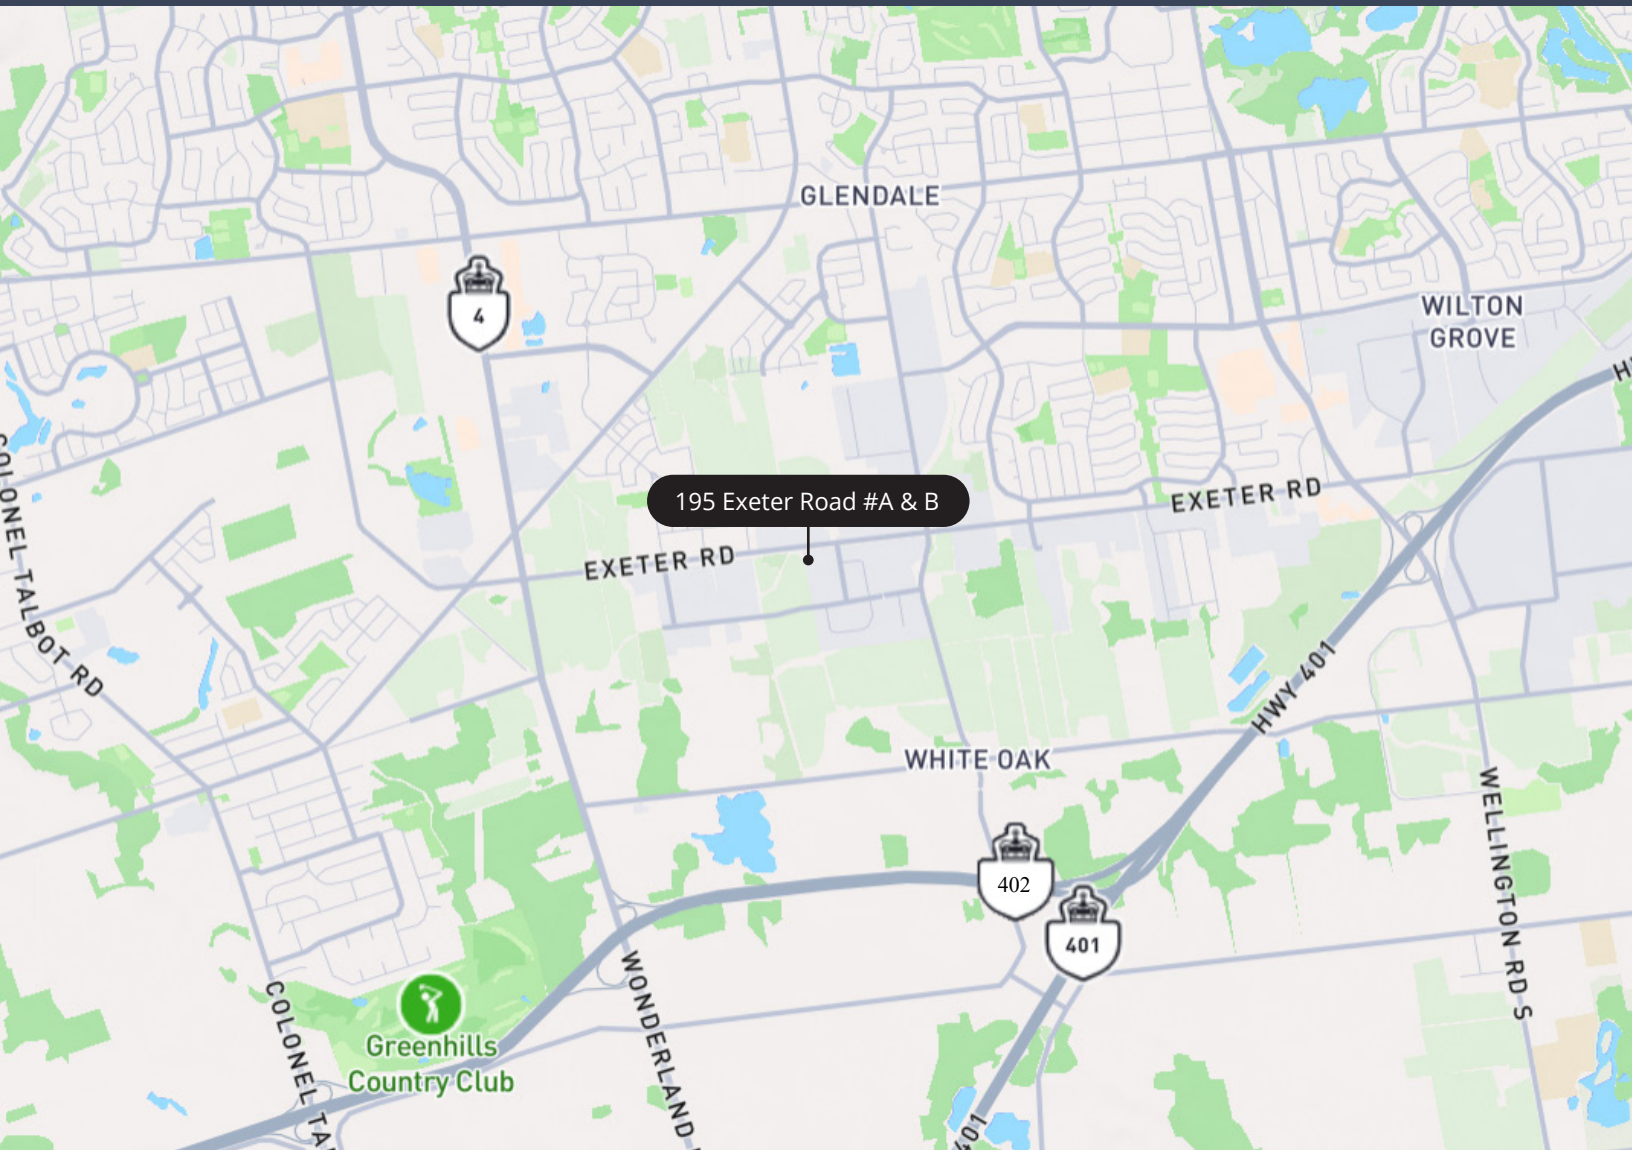

Industrial for lease | 195 Exeter Road #A & B, London

446,779 Population of London

$106,205 Avg. Household Income

465,514 Daytime Population

38.5 Median Age

Get more information

Glen Larocque

Sales Representative, Vice President

+1 226 289 2835

glen.larocque@avisonyoung.com

Avison Young Commercial Real Estate Services, LP, Brokerage

495 Richmond Street, Unit 104, London, ON N6A 5A9

T +1 226 366 9090 F +1 866 541 9755

**AVISON
YOUNG**

**CANADA
BEST
MANAGED
COMPANIES**

Platinum member