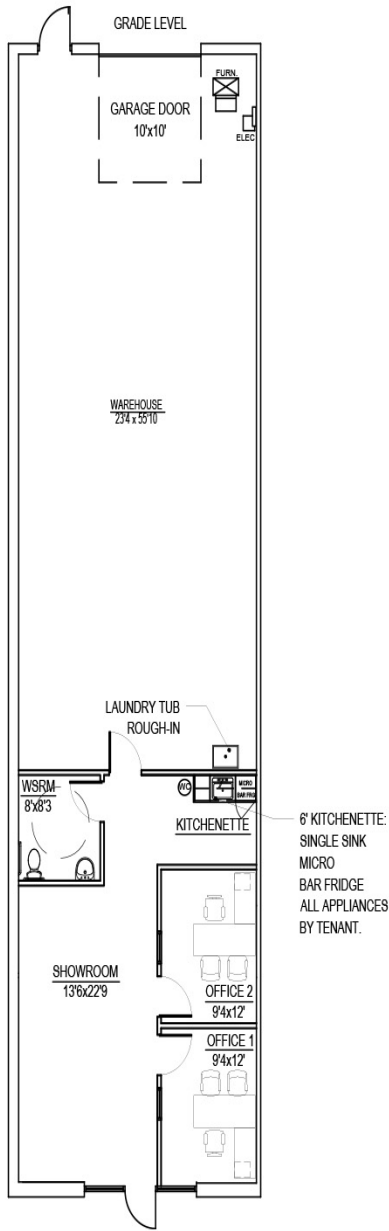

Unit A - 2,200 sf