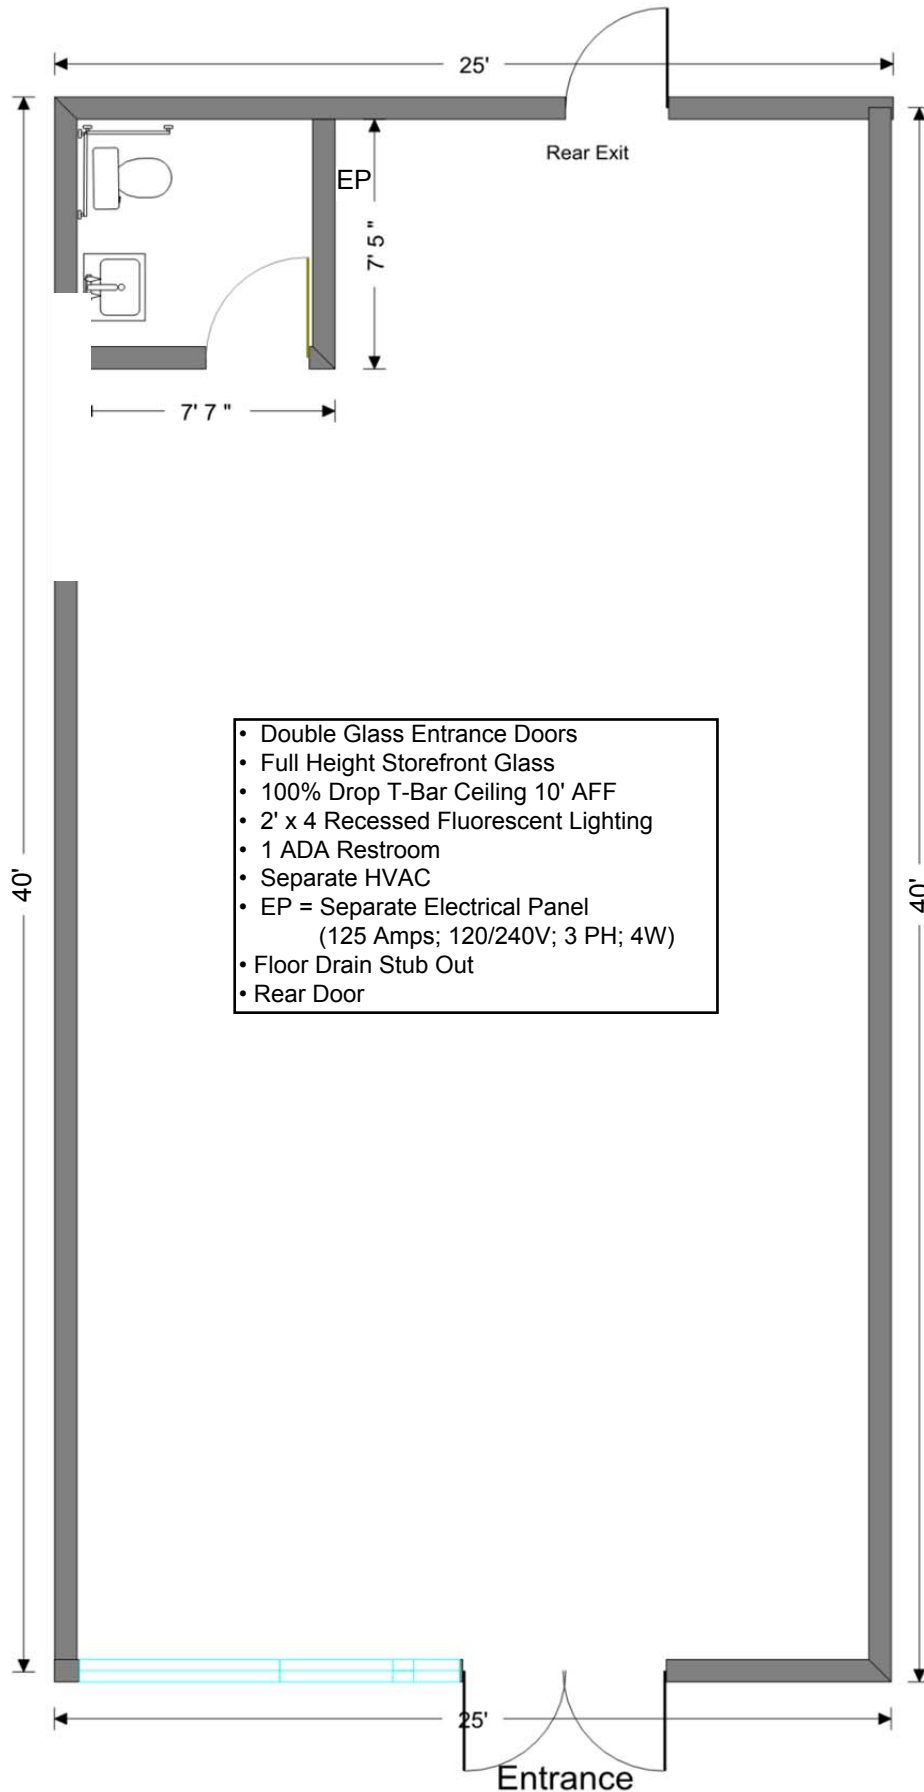

SENER ROAD PLAZA
2637 Senter Road • San Jose, CA 95111
± 1,170 Square Feet (± 25' W x 40' D)

Rev. 1/2/2024 © 2024 Biagini Properties, Inc. All rights reserved.

All dimensions are approximate only. The information contained herein has been given to us by the owner of the property or other sources we deem reliable. We have no reason to doubt its accuracy, but we do not guarantee it. All information should be verified prior to purchase or lease.