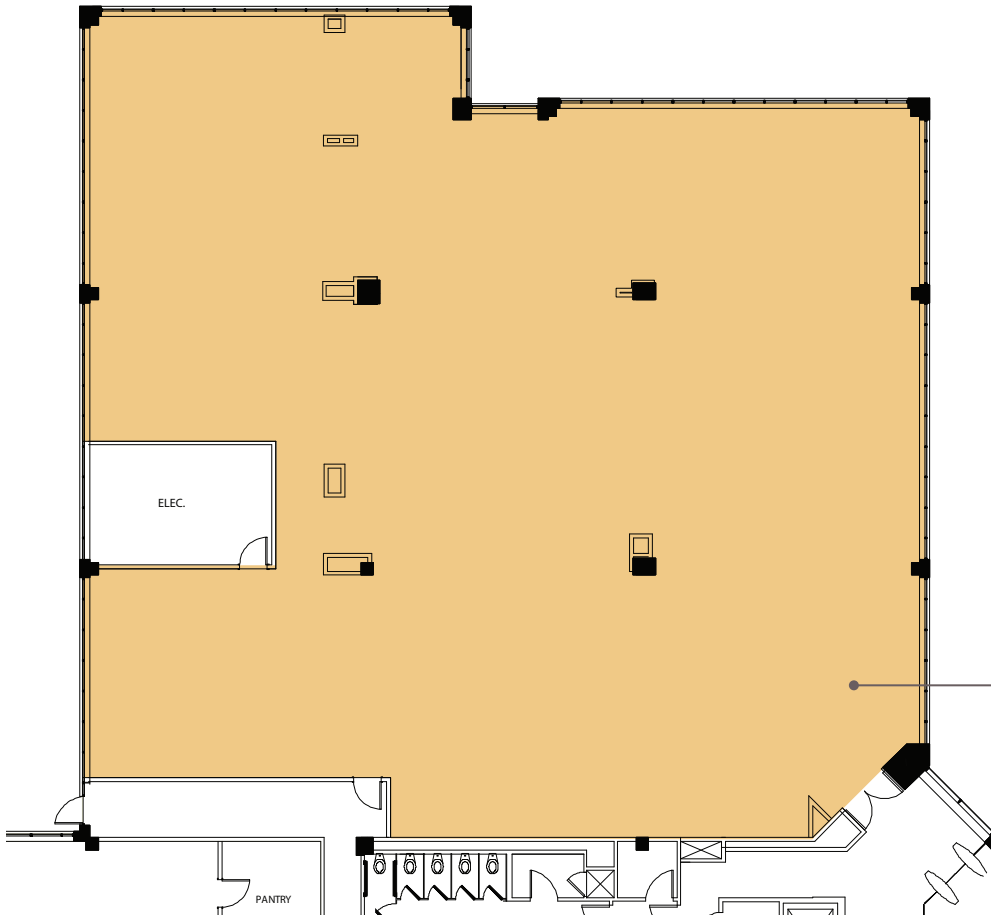

CHESTERBROOK

965

CHESTERBROOK BLVD

First Floor Availabilities

SUITE 100
7,942 SF

JLL | Jones Lang LaSalle Brokerage, Inc.
550 Swedesford Road, Suite 260
Wayne, PA 19087

Doug Newbert
610.249.2273
doug.newbert@jll.com