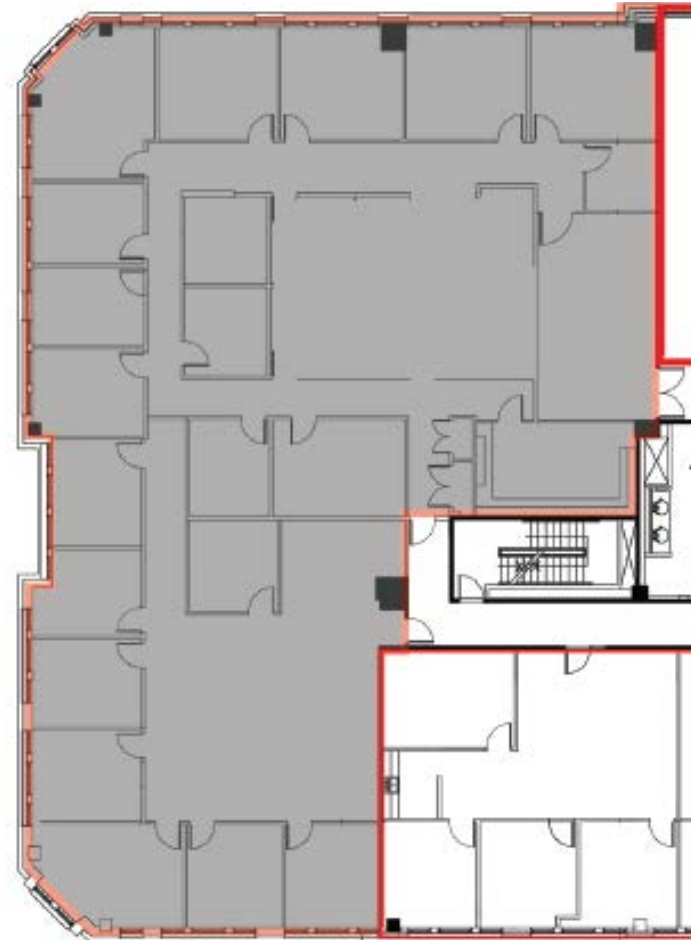

Mizner Park Office Tower

225 NE MIZNER BOULEVARD | BOCA RATON | FL 33432

SUITE 250/255 - 8,090 SF

For Leasing information, contact:

John Criddle

Executive Vice President
+1 561-283-5176
john.criddle@cbre.com