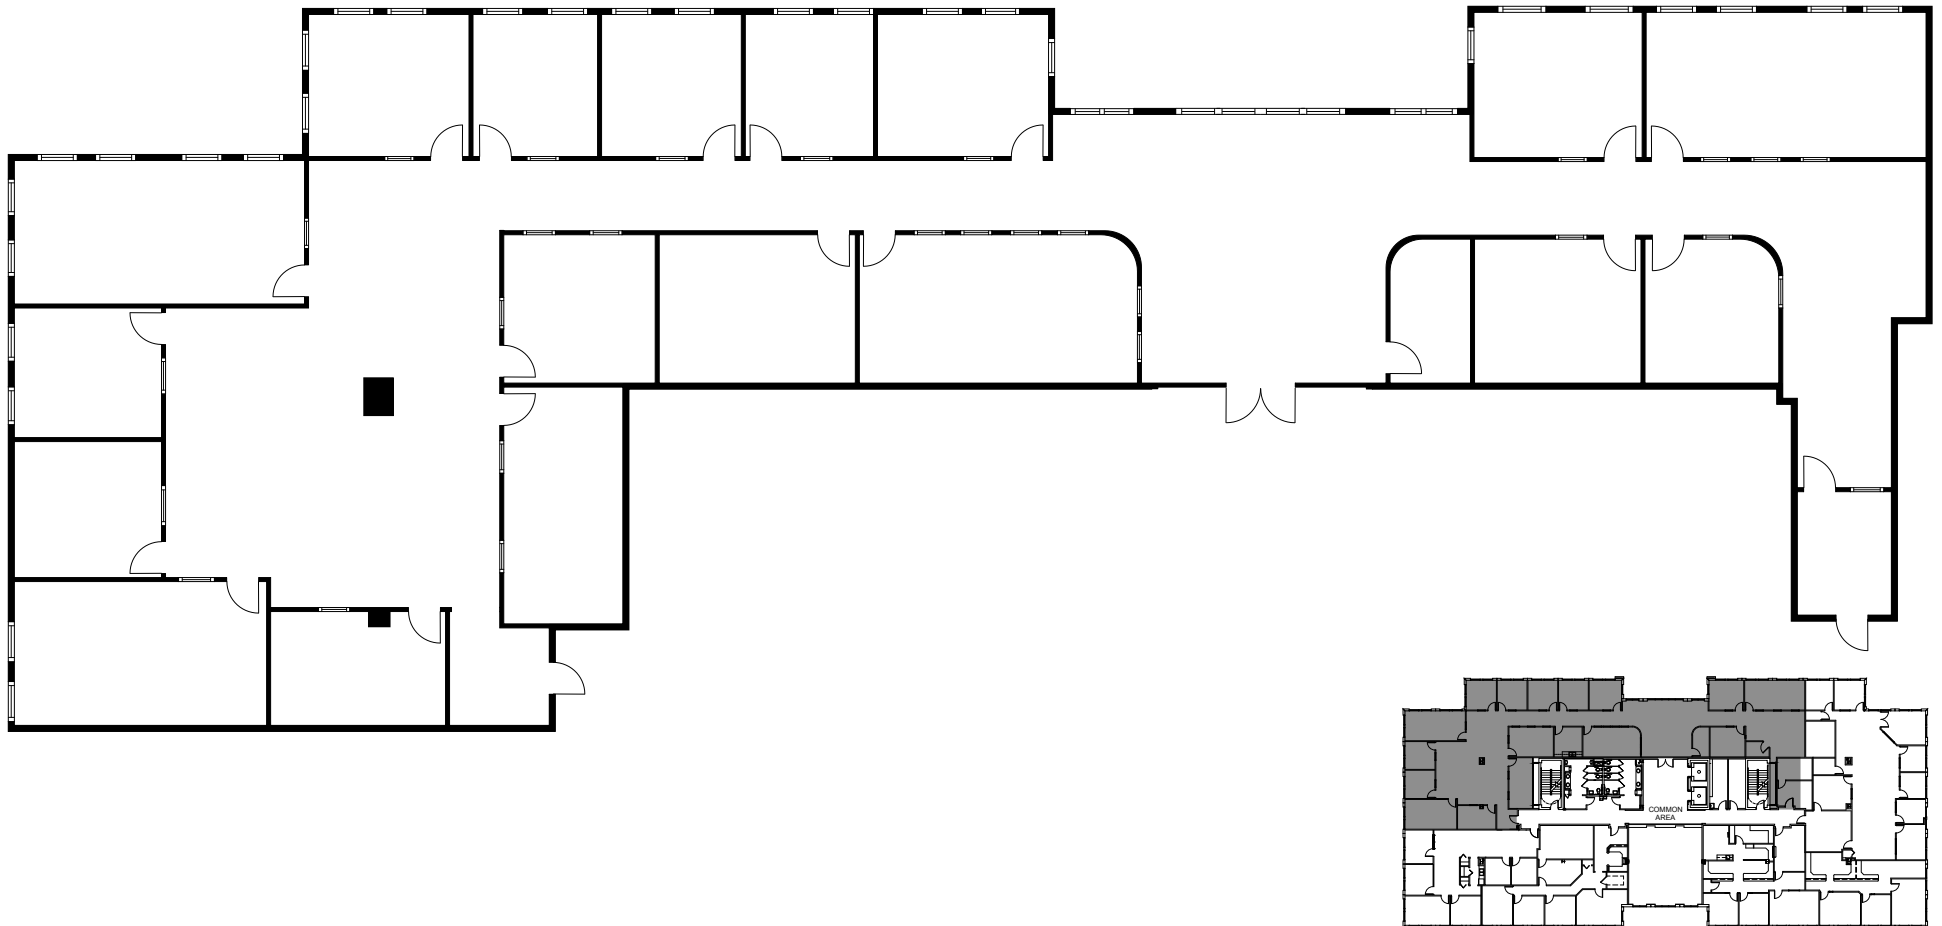

WESTON CORPORATE CENTER
2500 WESTON RD, WESTON, FL 33331

WCC I

SUITE 200 | 6,629 SF

BLANCA COMMERCIAL REAL ESTATE, INC.
LICENSED REAL ESTATE BROKER | BLANCACRE.COM

CHRIS GALLAGHER | 954.770.4211
chris.gallagher@blancacre.com