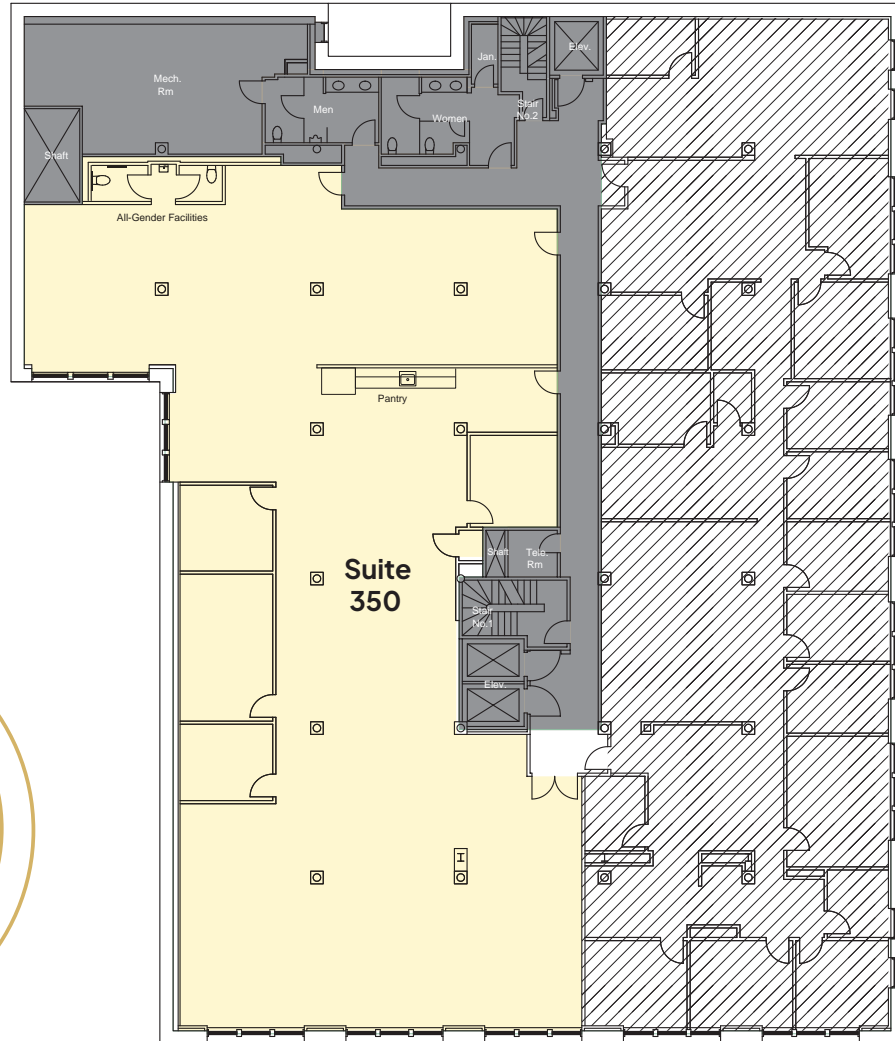

# Suite 350

8,105 RSF

- Plug & play
- Bright creative space
- Primarily open
- 4 offices
- Partially exposed ceilings
- Kitchen
- All hands space
- In-suite restroom
- Available now

**Kelly Glass**  
+1 415 322 5062  
kelly.glass@avisonyoung.com  
Lic #01335179