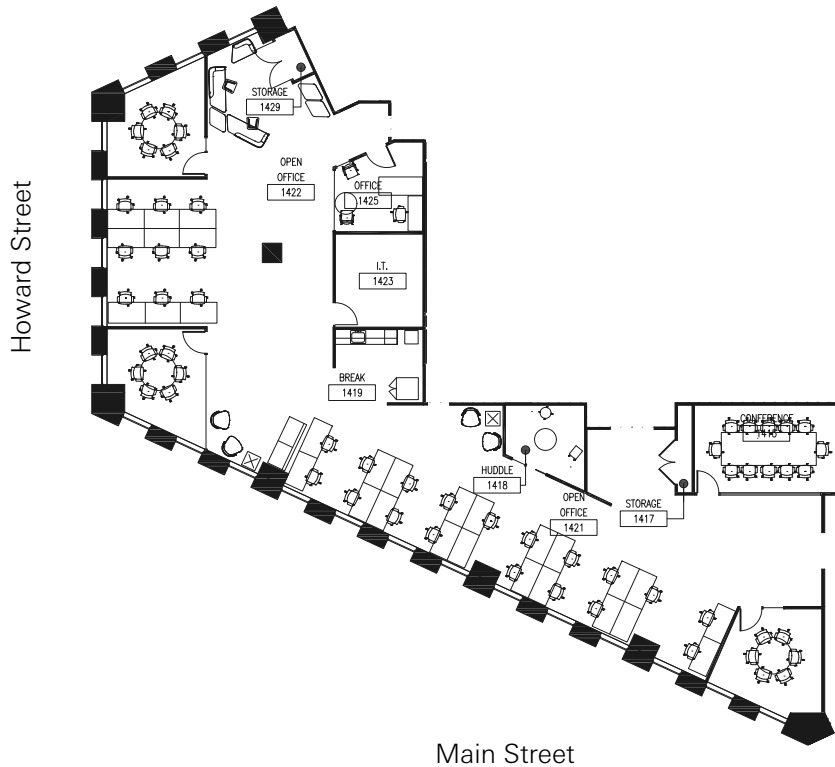

# SUITE 1400

±5,937 RSF

Fully Furnished

**201**  
MISSION

Available Now

Fully Furnished

3 IT / Storage Rooms

2 Private Offices

4 Conference Rooms

Kitchen /  
Break Area

Can be combined with  
1450 for a 17,259 RSF  
full floor opportunity

**Wes Powell**

+1 415 395 4901  
wesley.powell@jll.com  
CA RE License # 1702003

**Christopher Holland**