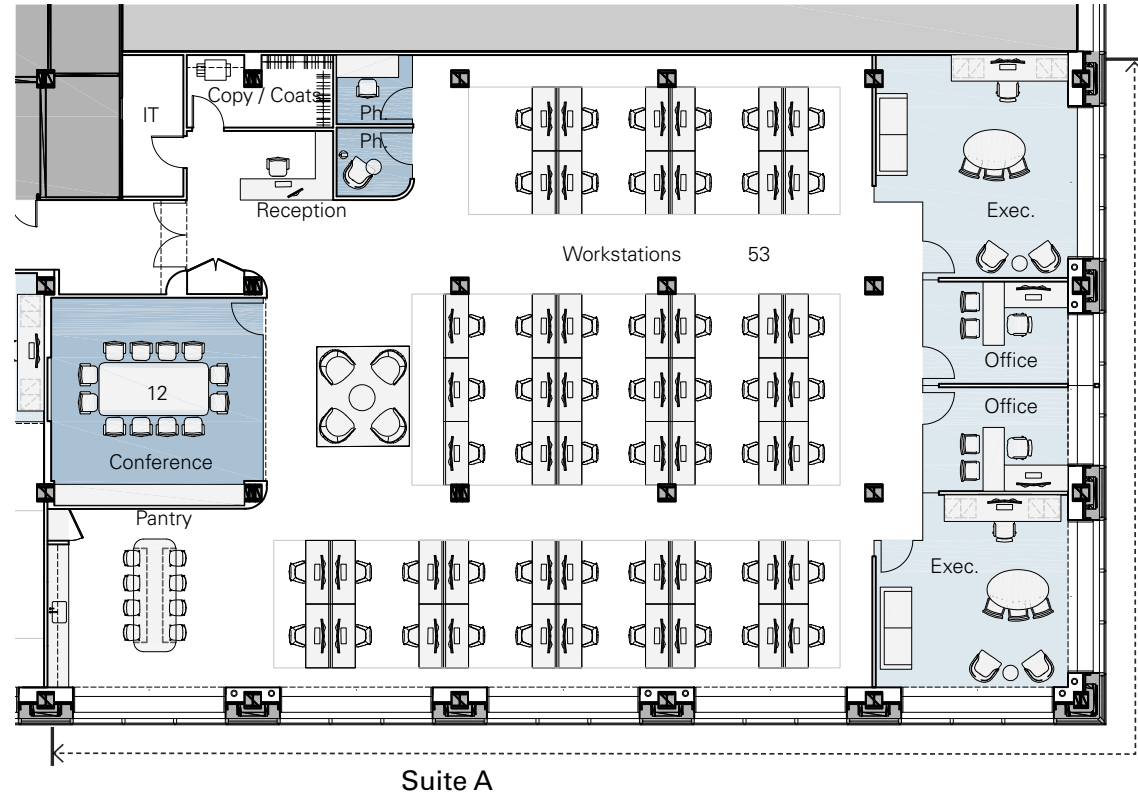

17th Floor Suite A

Suite A (9,687 RSF)	
Receptionist	1
Workstations (30"x60")	53
Private Offices	4
Total	58

Meeting Rooms	1
Phone Rooms	2