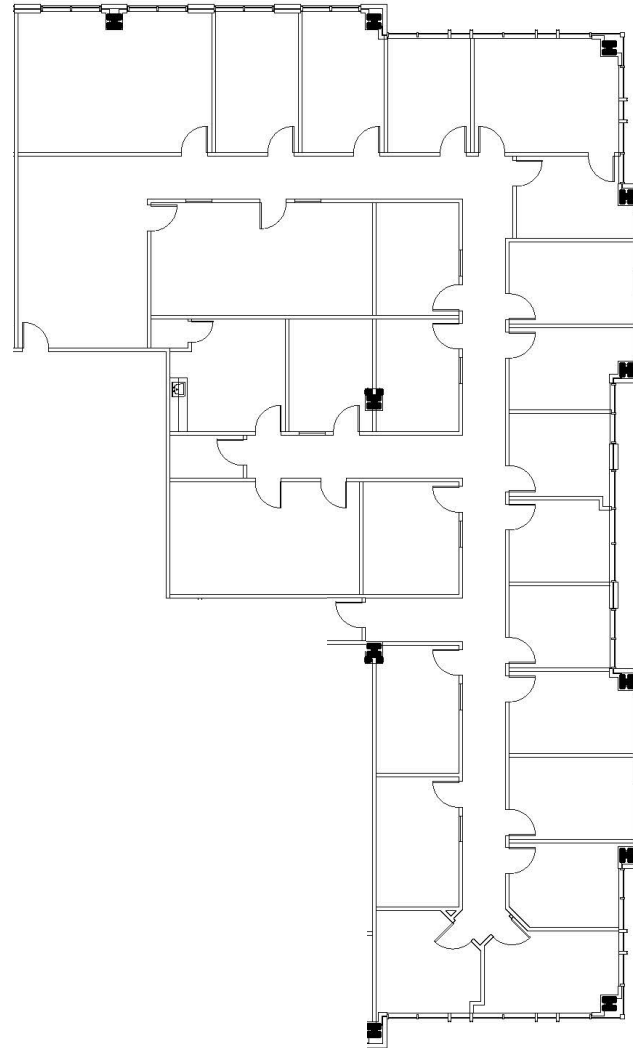

RESOURCE SQUARE III

12001 RESEARCH PKWY | ORLANDO, FL 32826

RESOURCE SQUARE

Suite 228 | 6,257 SF

For more information,
contact our professional:

MADISON KIMBELL
+1 407 457 9177
Madison.Kimbell@jll.com

 **JLL** SEE A BRIGHTER WAY