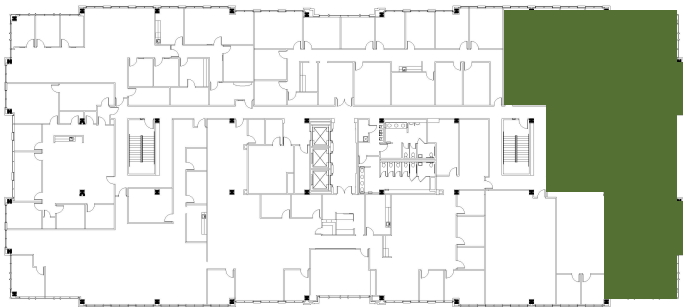

RESOURCE SQUARE III

12001 RESEARCH PKWY | ORLANDO, FL 32826

RESOURCE SQUARE

Suite 228 | 6,257 SF

For more information,
contact our professional:

MADISON KIMBELL
+1 407 457 9177
Madison.Kimbell@jll.com

 **JLL** SEE A BRIGHTER WAY