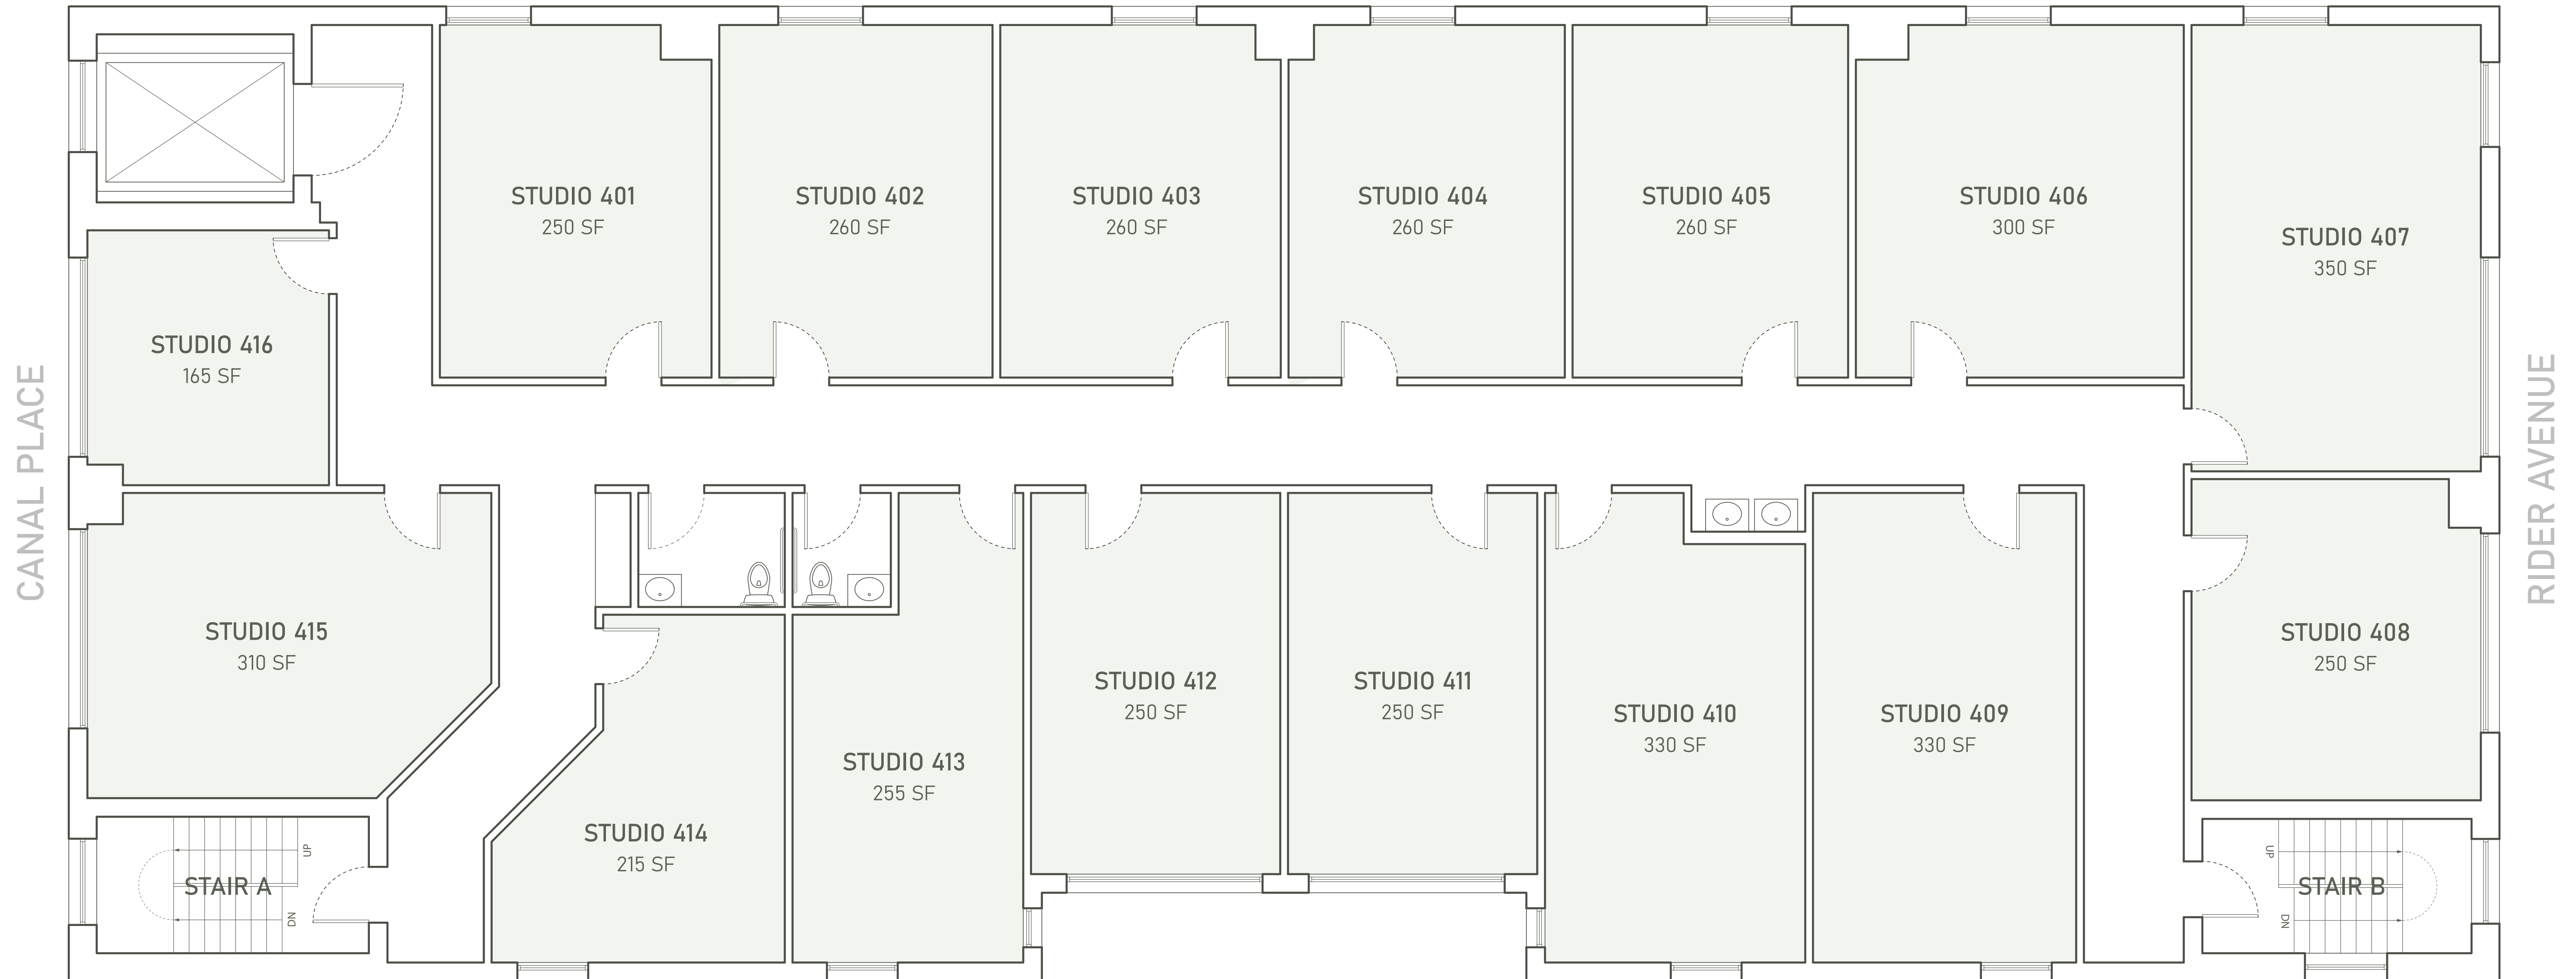

Bronx CANVAS

388 Canal Place, Bronx, NY 10451

4TH FLOOR PLAN

Scale: 1'-0" = 1/4"