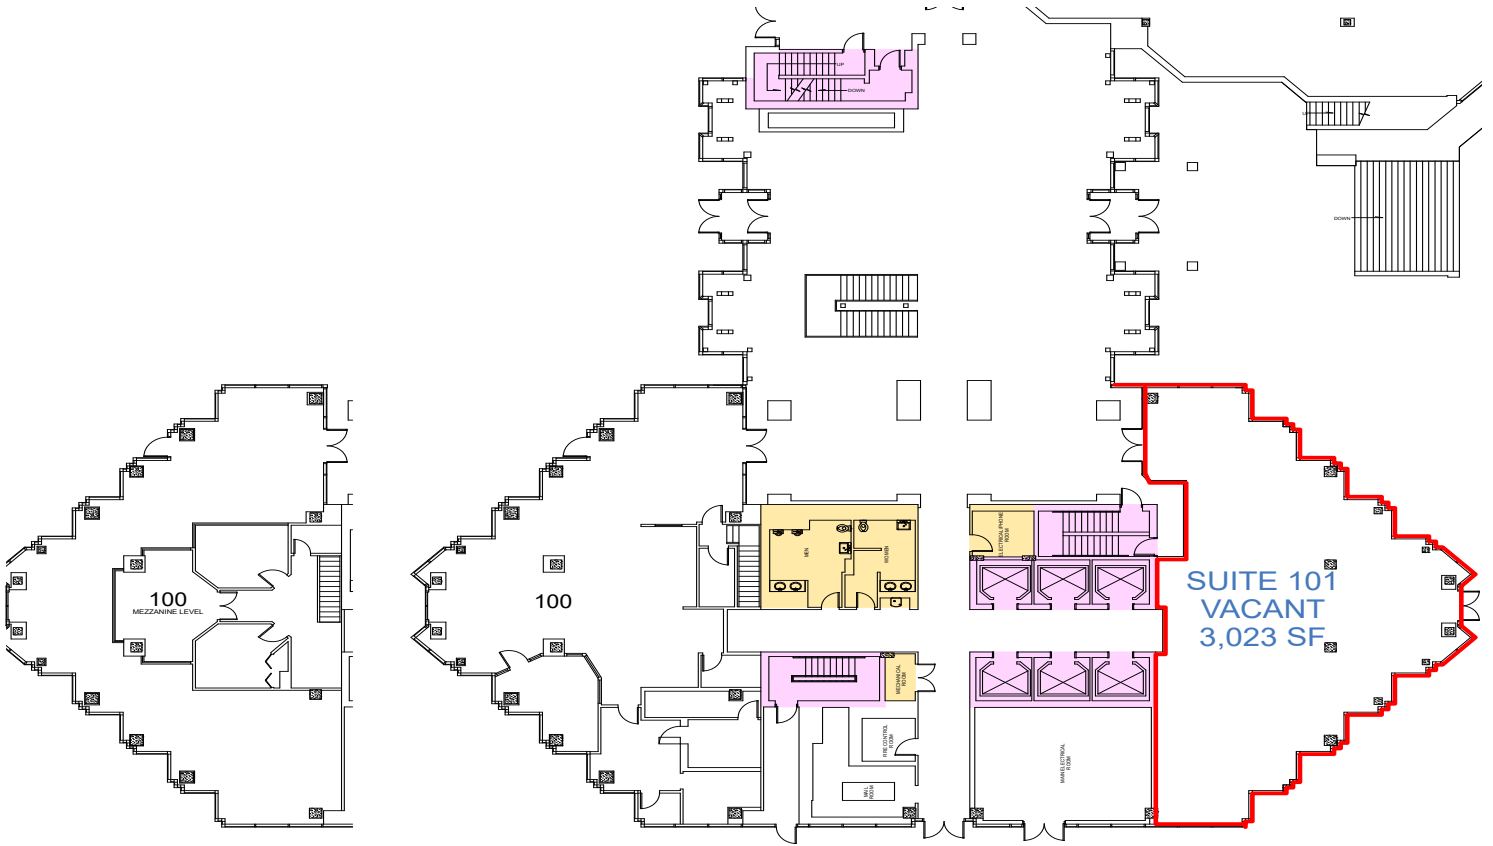

NORTHBRIDGE CENTRE

515 NORTH FLAGLER DRIVE | WEST PALM BEACH, FL 33401

Suite 101 | 3,023 SF

For More Information

Kevin Probel

Senior Managing Director
+1 561 676 2131
kevin.probel@jll.com

Kevin McCarthy

Senior Managing Director
+1 561 292 2668
kevin.mccarthy@jll.com