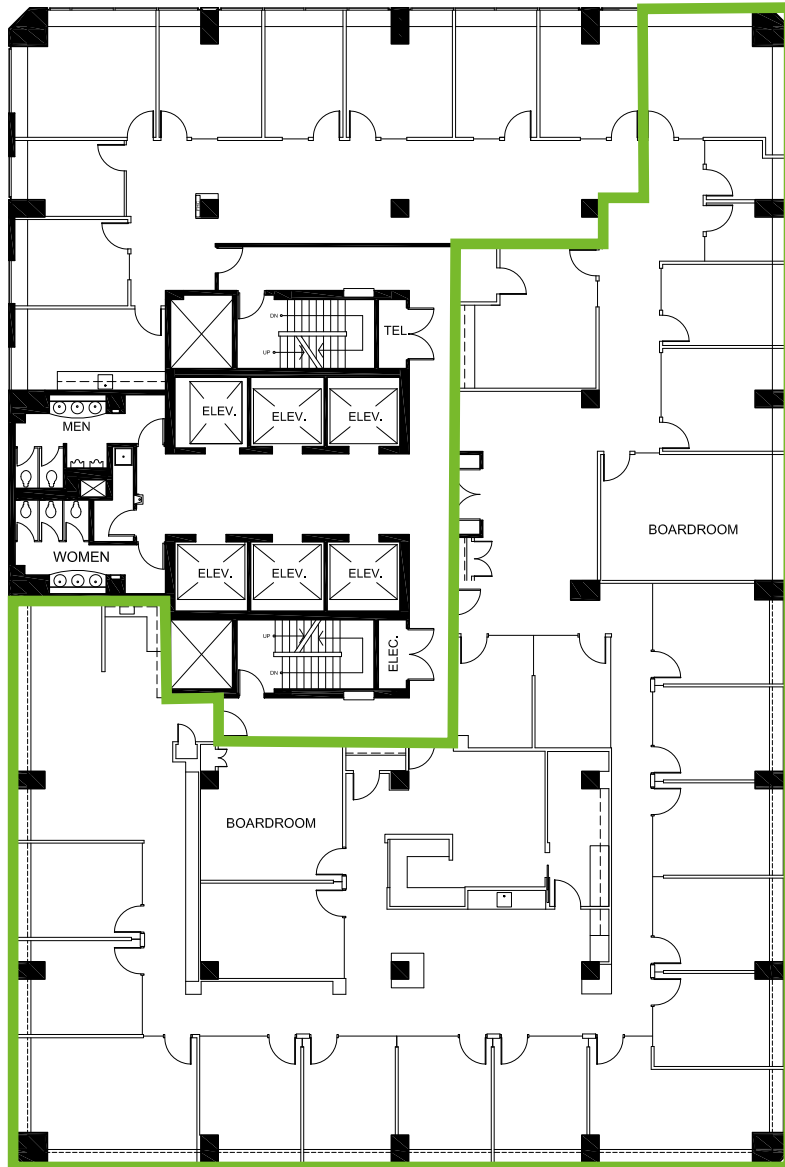

**141 ADELAIDE
STREET WEST
TORONTO**

SUITE	SQ. FT.	TYPE	AVAILABILITY	AVAILABLE SUITES
600	8,703	Office	Immediate	Fully Built Out Office With Multiple Private Offices, Meeting Rooms, Kitchenette And Reception.