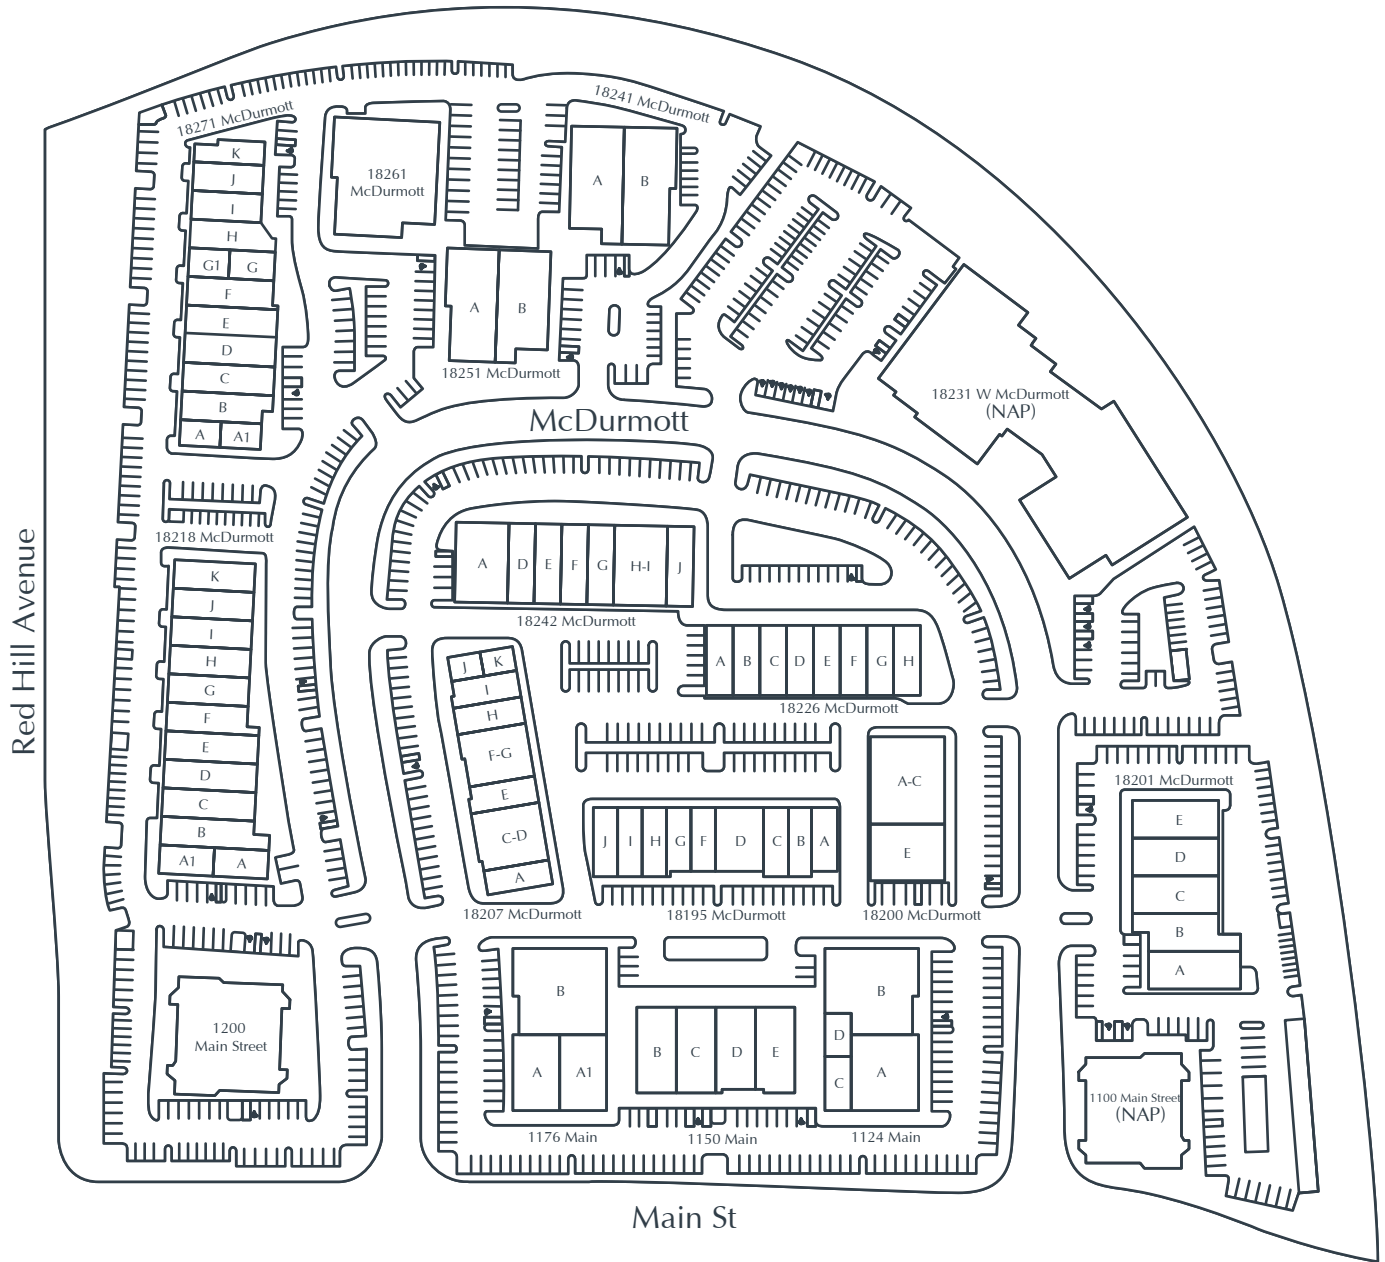

MAIN AND REDHILL BUSINESS CENTER

Main Street & McDermott
Irvine, CA

Created by Olen Commercial Realty Corp., 2022. Information is not to be published or copied without written approval. Square footage and floor plans are estimates and should be separately verified. All rates, terms, floor plans, and building facts are subject to change without notice.