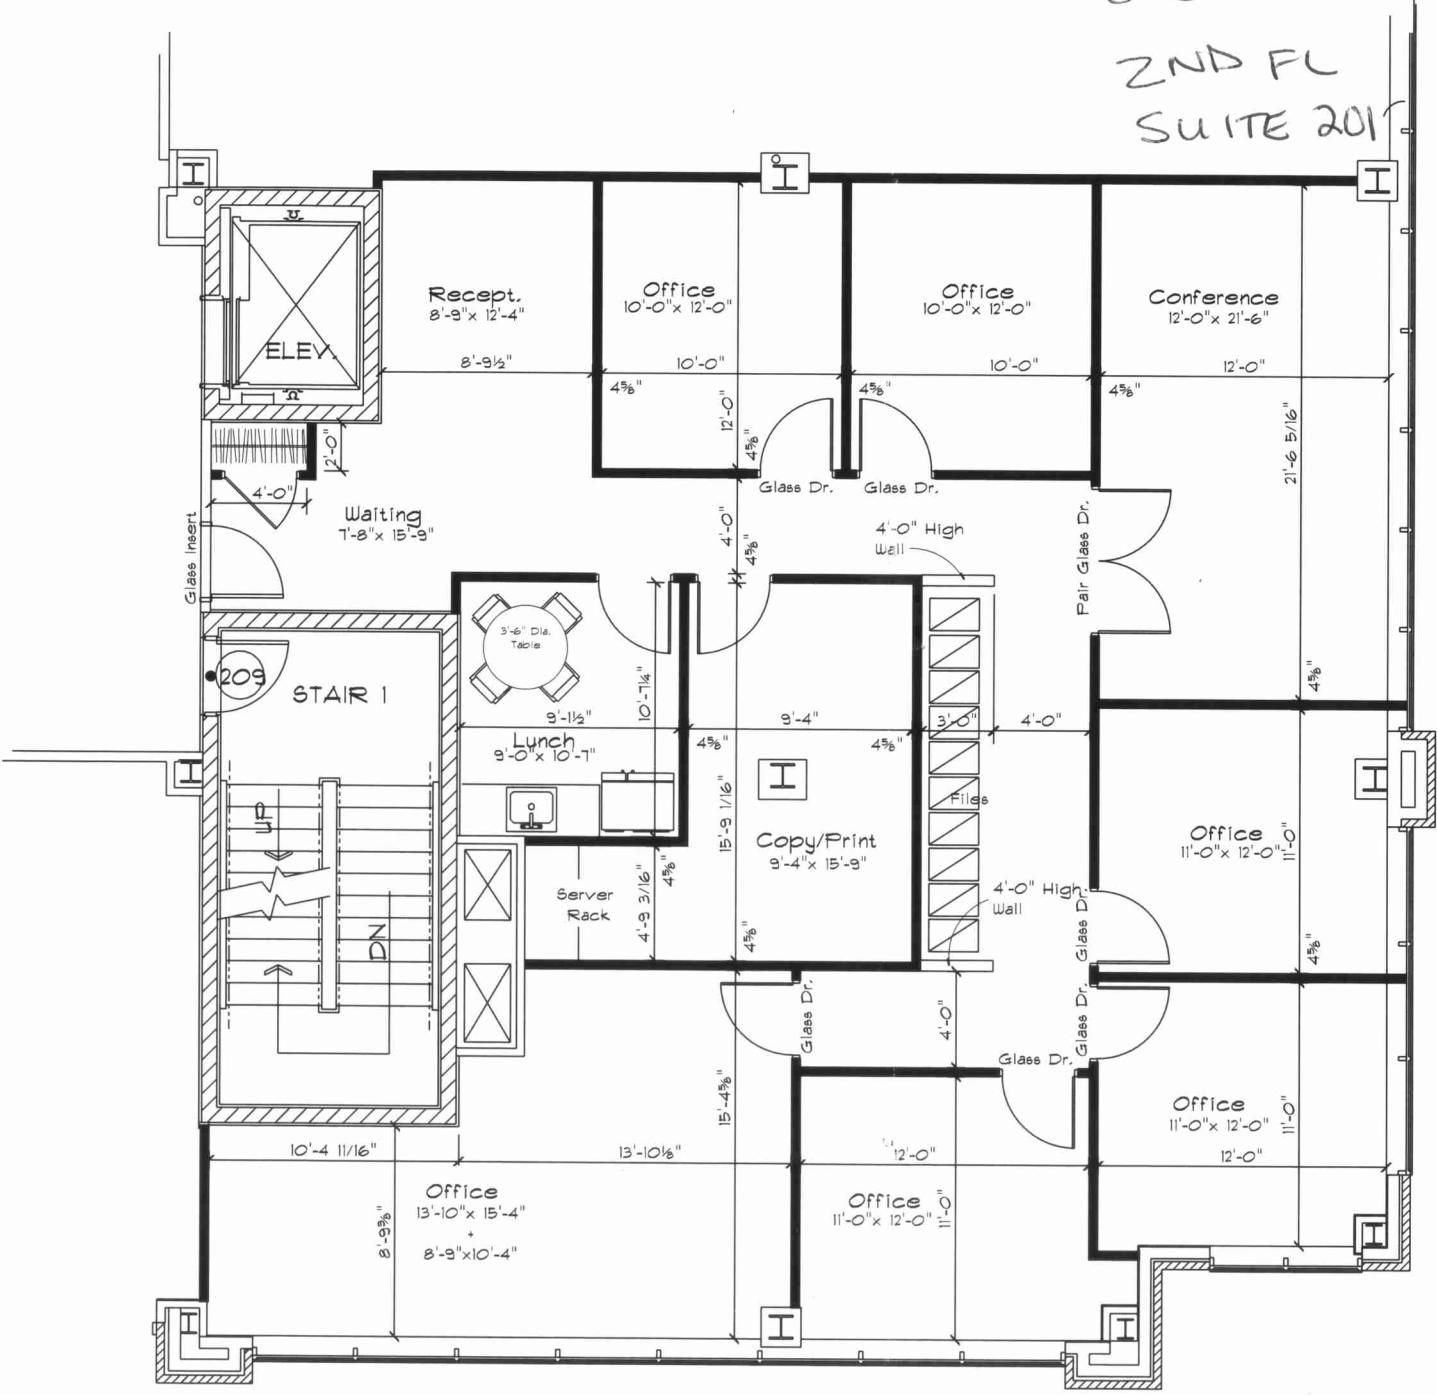

PINE 2
 2500 RSF
 2ND FL
 SUITE 201

Proposed Offices For:
FNB
 Pine Corporate Center Building #2
 Second Floor
 6031 Wallace Road Extension
 Wexford, PA 15090

REV. 6.4.12
 REV. 6.1.12
 5.3.12

1/8"=1'-0"