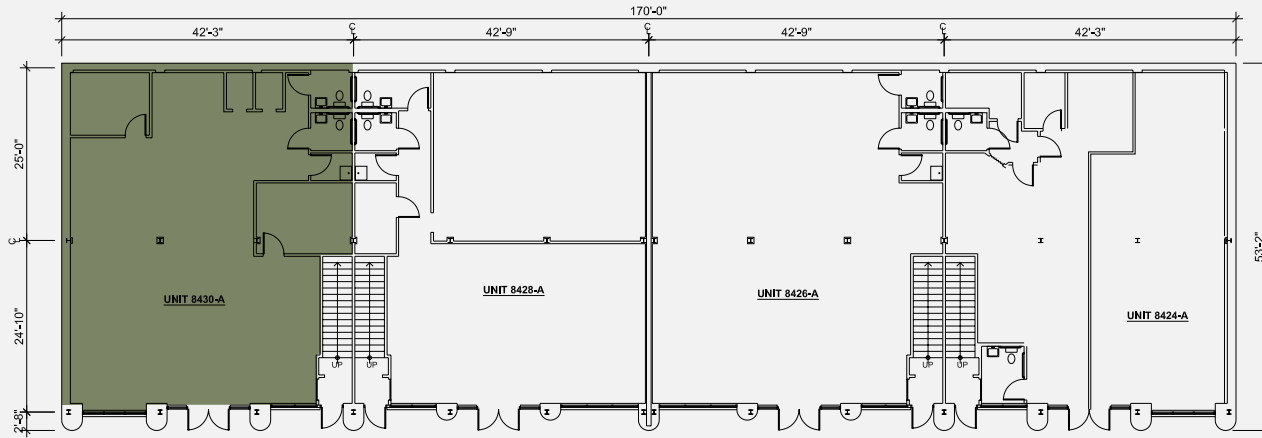

# 8424-8430 & 8442-8446 LEE HIGHWAY

FAIRFAX, VA 22031

8424-8430 LEE HWY

FLOOR PLANS

SITE PLAN

SUITE 8444:	
Suite	Suite 8444
Available SF	4,300 SF
Clear Height	16'
Loading	One Drive-in

FLOOR PLANS

SITE PLAN

SUITE 8430A:	
Suite	Suite 8430A
Available SF	2,037 SF
Condition	Full Buildout

FLOOR PLANS

SITE PLAN

SUITE 8426A:	
Suite	Suite 8424A
Available SF	1,475 SF
Condition	Shell Condition