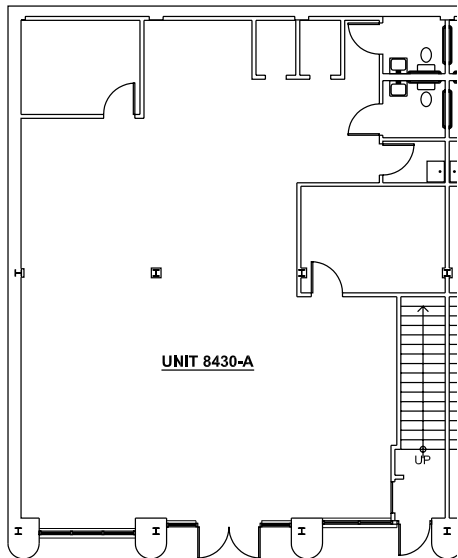

# 8424-8430 & 8442-8446 LEE HIGHWAY

FAIRFAX, VA 22031

8424-8430 LEE HWY

FLOOR PLANS

SITE PLAN

SUITE 8444:	
Suite	Suite 8444
Available SF	4,300 SF
Clear Height	16'
Loading	One Drive-in

FLOOR PLANS

SITE PLAN

SUITE 8430A:	
Suite	Suite 8430A
Available SF	2,037 SF
Condition	Full Buildout

FLOOR PLANS

SITE PLAN

SUITE 8426A:	
Suite	Suite 8424A
Available SF	1,475 SF
Condition	Shell Condition