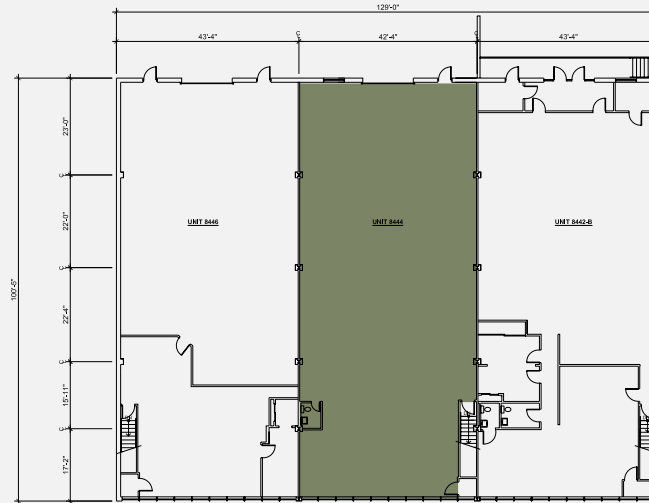

# 8424-8430 & 8442-8446 LEE HIGHWAY

FAIRFAX, VA 22031

8424-8430 LEE HWY

FLOOR PLANS

SITE PLAN

SUITE 8444:	
Suite	Suite 8444
Available SF	4,300 SF
Clear Height	16'
Loading	One Drive-in

FLOOR PLANS

SITE PLAN

SUITE 8430A:	
Suite	Suite 8430A
Available SF	2,037 SF
Condition	Full Buildout

FLOOR PLANS

SITE PLAN

SUITE 8426A:	
Suite	Suite 8424A
Available SF	1,475 SF
Condition	Shell Condition