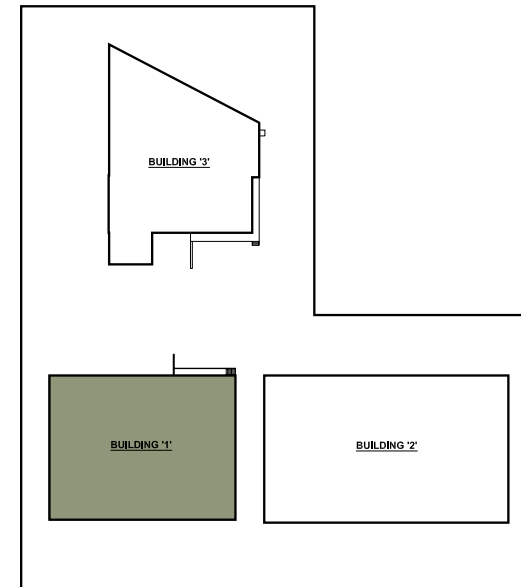

# 8424-8430 & 8442-8446 LEE HIGHWAY

FAIRFAX, VA 22031

8424-8430 LEE HWY

FLOOR PLANS

SITE PLAN

SUITE 8444:	
Suite	Suite 8444
Available SF	4,300 SF
Clear Height	16'
Loading	One Drive-in

FLOOR PLANS

SITE PLAN

SUITE 8430A:	
Suite	Suite 8430A
Available SF	2,037 SF
Condition	Full Buildout

FLOOR PLANS

SITE PLAN

SUITE 8426A:	
Suite	Suite 8424A
Available SF	1,475 SF
Condition	Shell Condition