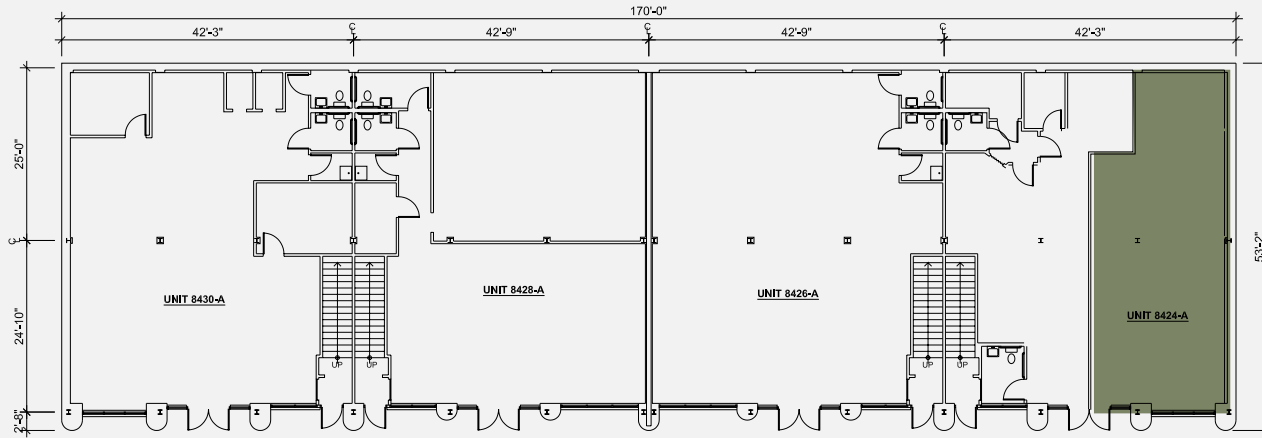

# 8424-8430 & 8442-8446 LEE HIGHWAY

FAIRFAX, VA 22031

8424-8430 LEE HWY

FLOOR PLANS

SITE PLAN

SUITE 8444:	
Suite	Suite 8444
Available SF	4,300 SF
Clear Height	16'
Loading	One Drive-in

FLOOR PLANS

SITE PLAN

SUITE 8430A:	
Suite	Suite 8430A
Available SF	2,037 SF
Condition	Full Buildout

FLOOR PLANS

SITE PLAN

SUITE 8426A:	
Suite	Suite 8424A
Available SF	1,475 SF
Condition	Shell Condition