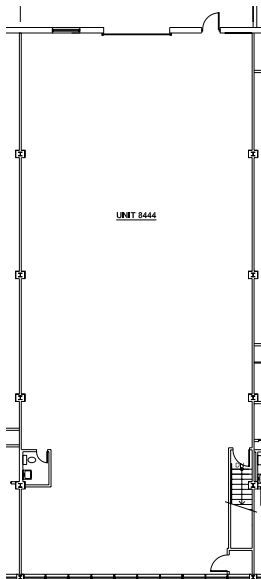

# 8424-8430 & 8442-8446 LEE HIGHWAY

FAIRFAX, VA 22031

8424-8430 LEE HWY

FLOOR PLANS

SITE PLAN

SUITE 8444:	
Suite	Suite 8444
Available SF	4,300 SF
Clear Height	16'
Loading	One Drive-in

FLOOR PLANS

SITE PLAN

SUITE 8430A:	
Suite	Suite 8430A
Available SF	2,037 SF
Condition	Full Buildout

FLOOR PLANS

SITE PLAN

SUITE 8426A:	
Suite	Suite 8424A
Available SF	1,475 SF
Condition	Shell Condition