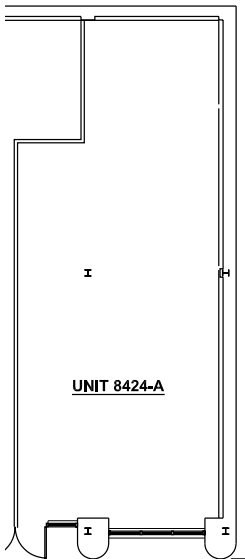

# 8424-8430 & 8442-8446 LEE HIGHWAY

FAIRFAX, VA 22031

8424-8430 LEE HWY

FLOOR PLANS

SITE PLAN

SUITE 8444:	
Suite	Suite 8444
Available SF	4,300 SF
Clear Height	16'
Loading	One Drive-in

FLOOR PLANS

SITE PLAN

SUITE 8430A:	
Suite	Suite 8430A
Available SF	2,037 SF
Condition	Full Buildout

FLOOR PLANS

SITE PLAN

SUITE 8426A:	
Suite	Suite 8424A
Available SF	1,475 SF
Condition	Shell Condition