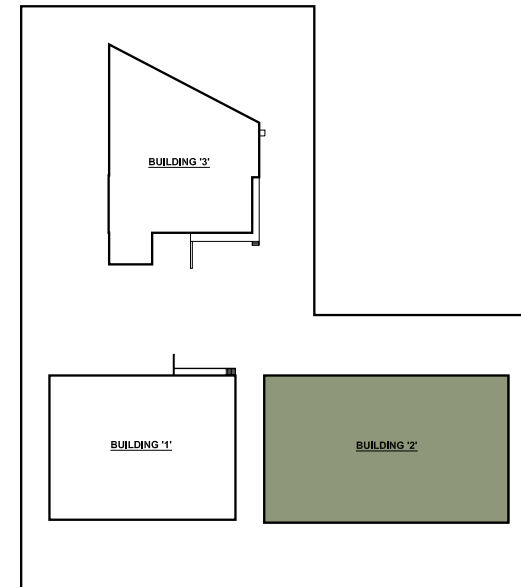

# 8424-8430 & 8442-8446 LEE HIGHWAY

FAIRFAX, VA 22031

8424-8430 LEE HWY

FLOOR PLANS

SITE PLAN

SUITE 8444:	
Suite	Suite 8444
Available SF	4,300 SF
Clear Height	16'
Loading	One Drive-in

FLOOR PLANS

SITE PLAN

SUITE 8430A:	
Suite	Suite 8430A
Available SF	2,037 SF
Condition	Full Buildout

FLOOR PLANS

SITE PLAN

SUITE 8426A:	
Suite	Suite 8424A
Available SF	1,475 SF
Condition	Shell Condition