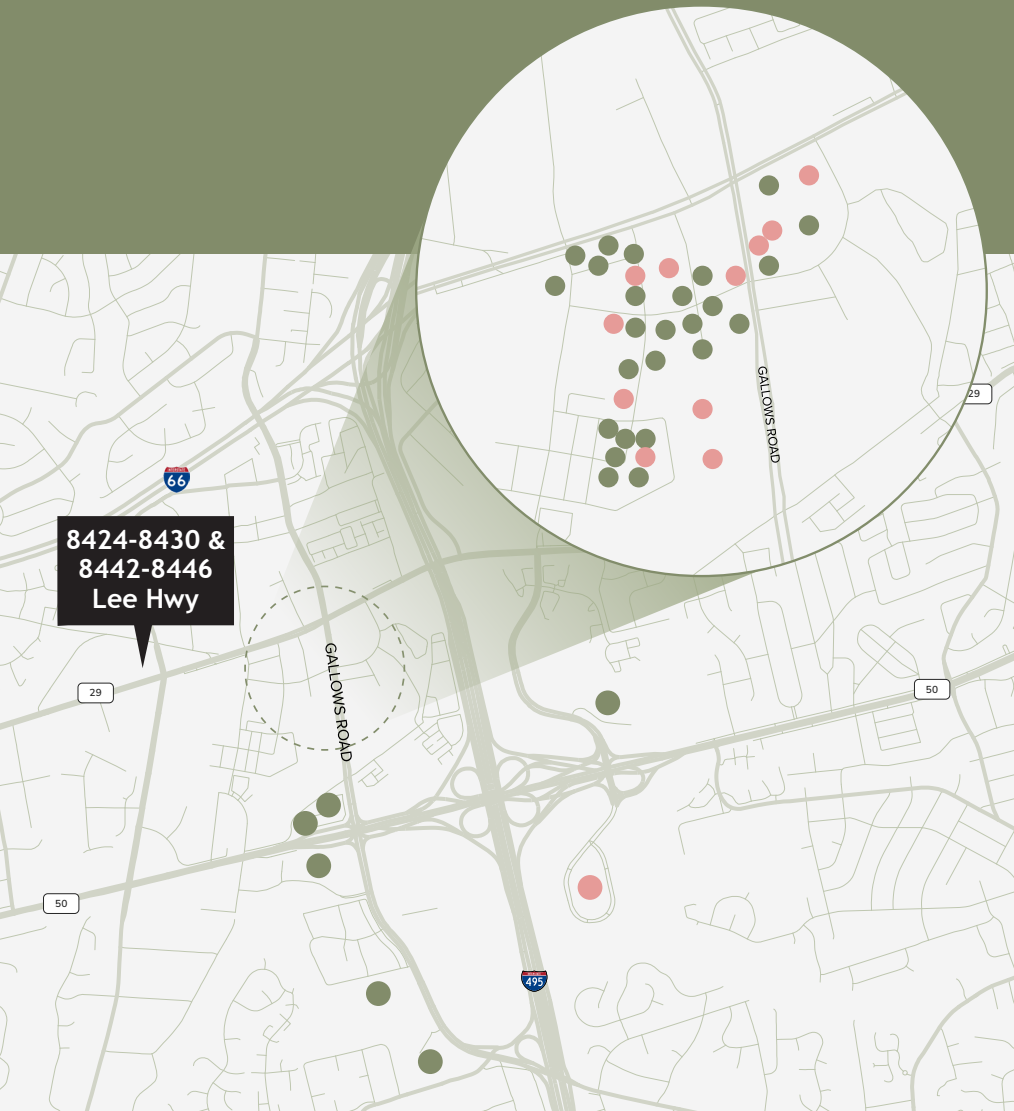

# AMENITIES MAP

## ● RESTAURANTS :

- JINYA Ramen
- Ted Bulletin
- Alta Strada
- Kirby Club
- Chipotle
- Panera Bread
- Shake Shack
- Bartaco
- Macmillan Whiskey Room
- Colada by Bloomies
- Gyu Shige
- Urban Hot Pot
- Pupatella
- Sisters Thai
- Our Mom Eugenia
- Nando's PERI-PERI
- True Kitchen
- Sweetgreen
- Pastry Xpo Cafe
- AKB, A Hotel Bar
- Le Pain Quotidien
- B Side
- MOM's Bakery
- Caboose Commons
- Arby's
- Raouche
- Silver Diner
- Panera Bread
- Woodburn Cafe
- Sophia's Cafe
- Guapo's Tex-Mex
- Sweetwater Tavern
- Puzukan Tan Korean Grill
- 2941 Restaurant

## REGIONAL MAP

## LOCATION & TRAVEL TIMES

MOSAIC	4 MINUTES (<0.5 MI)	DCA	22 MINUTES (13.1 MI)
I-66	6 MINUTES (2 MI)	D.C.	24 MINUTES (14.2 MI)
I-495	7 MINUTES (4.2 MI)	IAD	28 MINUTES (20.4 MI)
TYSONS	10 MINUTES (5 MI)		
I-95	12 MINUTES (13 MI)		