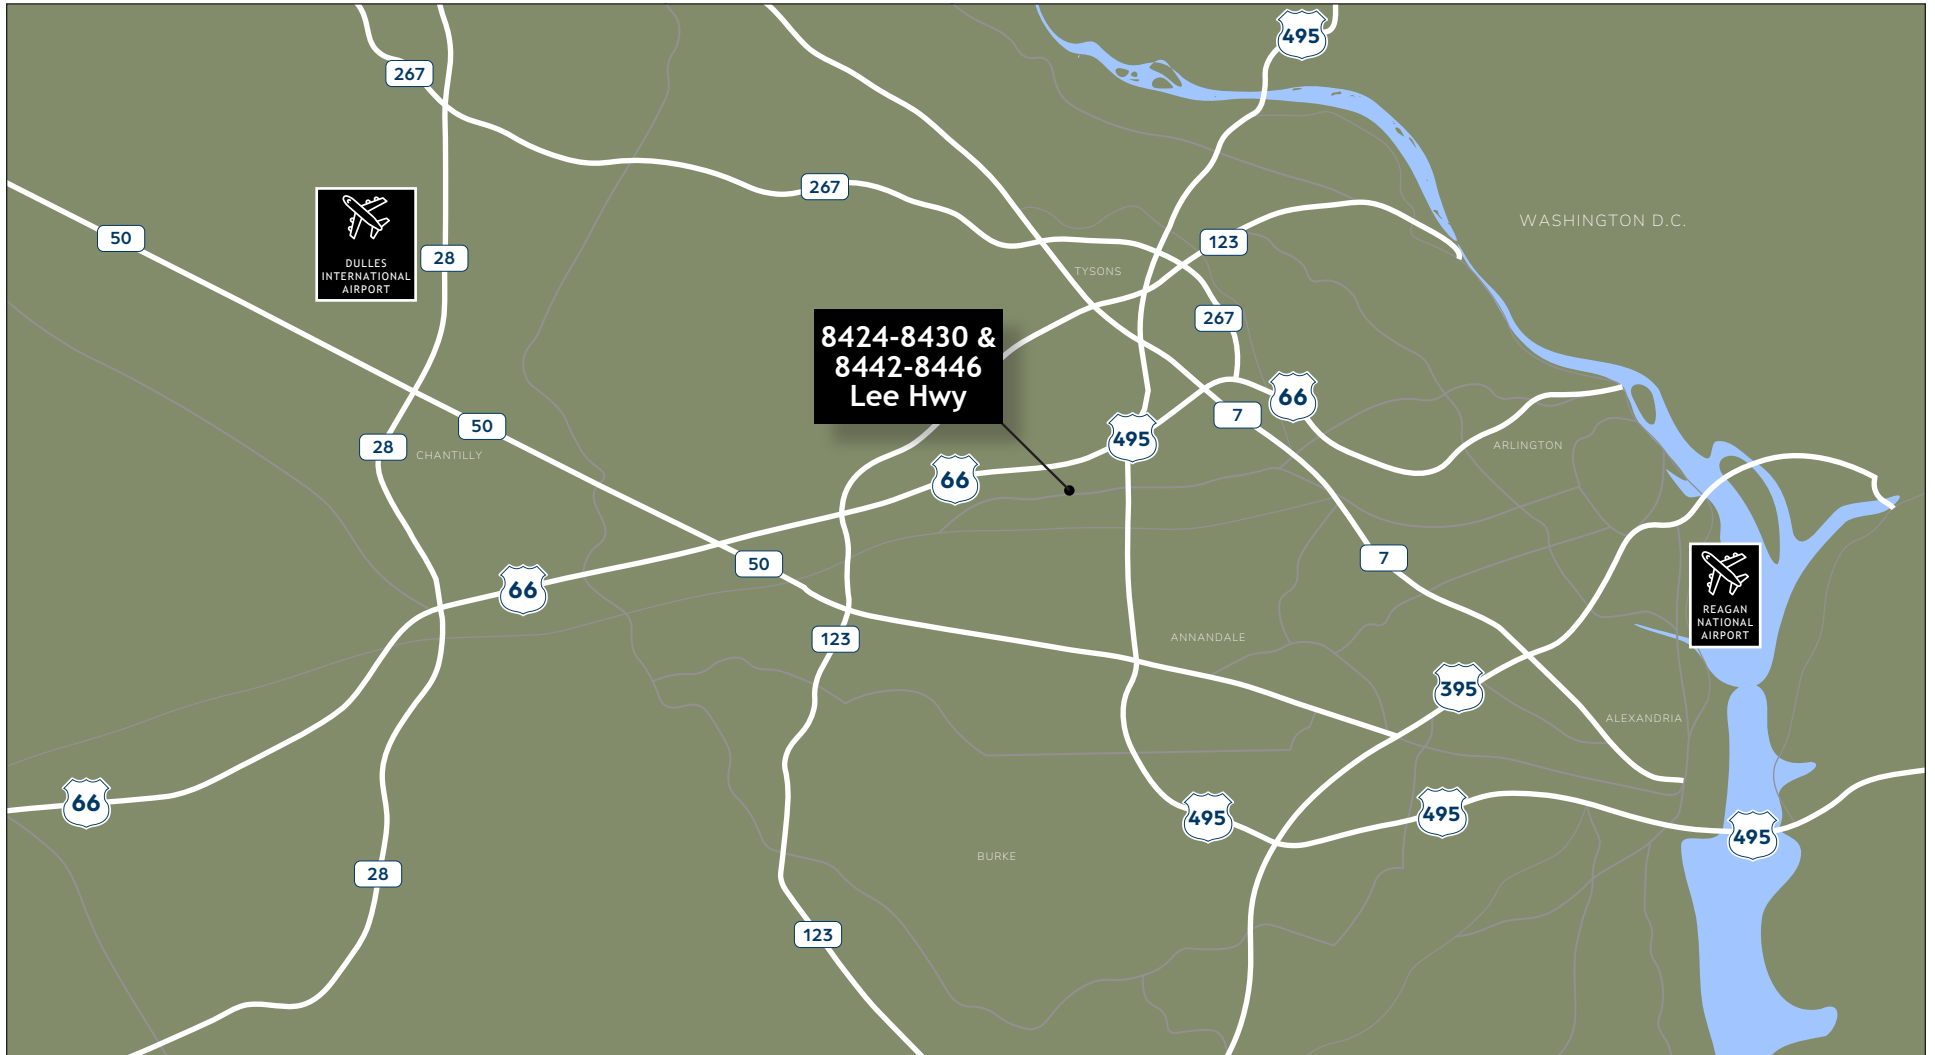

# AMENITIES MAP

## ● RESTAURANTS :

- JINYA Ramen
- Ted Bulletin
- Alta Strada
- Kirby Club
- Chipotle
- Panera Bread
- Shake Shack
- Bartaco
- Macmillan Whiskey Room
- Colada by Bloomies
- Gyu Shige
- Urban Hot Pot
- Pupatella
- Sisters Thai
- Our Mom Eugenia
- Nando's PERI-PERI
- True Kitchen
- Sweetgreen
- Pastry Xpo Cafe
- AKB, A Hotel Bar
- Le Pain Quotidien
- B Side
- MOM's Bakery
- Caboose Commons
- Arby's
- Raouche
- Silver Diner
- Panera Bread
- Woodburn Cafe
- Sophia's Cafe
- Guapo's Tex-Mex
- Sweetwater Tavern
- Puzukan Tan Korean Grill
- 2941 Restaurant

## REGIONAL MAP

## LOCATION & TRAVEL TIMES

MOSAIC	4 MINUTES (<0.5 MI)	DCA	22 MINUTES (13.1 MI)
I-66	6 MINUTES (2 MI)	D.C.	24 MINUTES (14.2 MI)
I-495	7 MINUTES (4.2 MI)	IAD	28 MINUTES (20.4 MI)
TYSONS	10 MINUTES (5 MI)		
I-95	12 MINUTES (13 MI)		