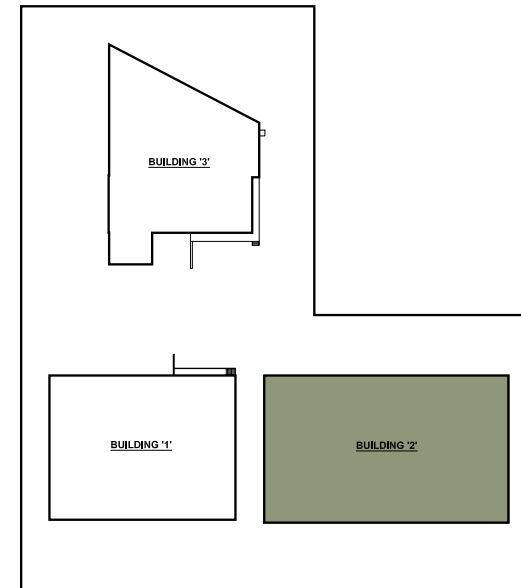

# 8424-8430 & 8442-8446 LEE HIGHWAY

FAIRFAX, VA 22031

8424-8430 LEE HWY

FLOOR PLANS

SITE PLAN

SUITE 8444:	
Suite	Suite 8444
Available SF	4,300 SF
Clear Height	16'
Loading	One Drive-in

FLOOR PLANS

SITE PLAN

SUITE 8430A:	
Suite	Suite 8430A
Available SF	2,037 SF
Condition	Full Buildout

FLOOR PLANS

SITE PLAN

SUITE 8426A:	
Suite	Suite 8424A
Available SF	1,475 SF
Condition	Shell Condition