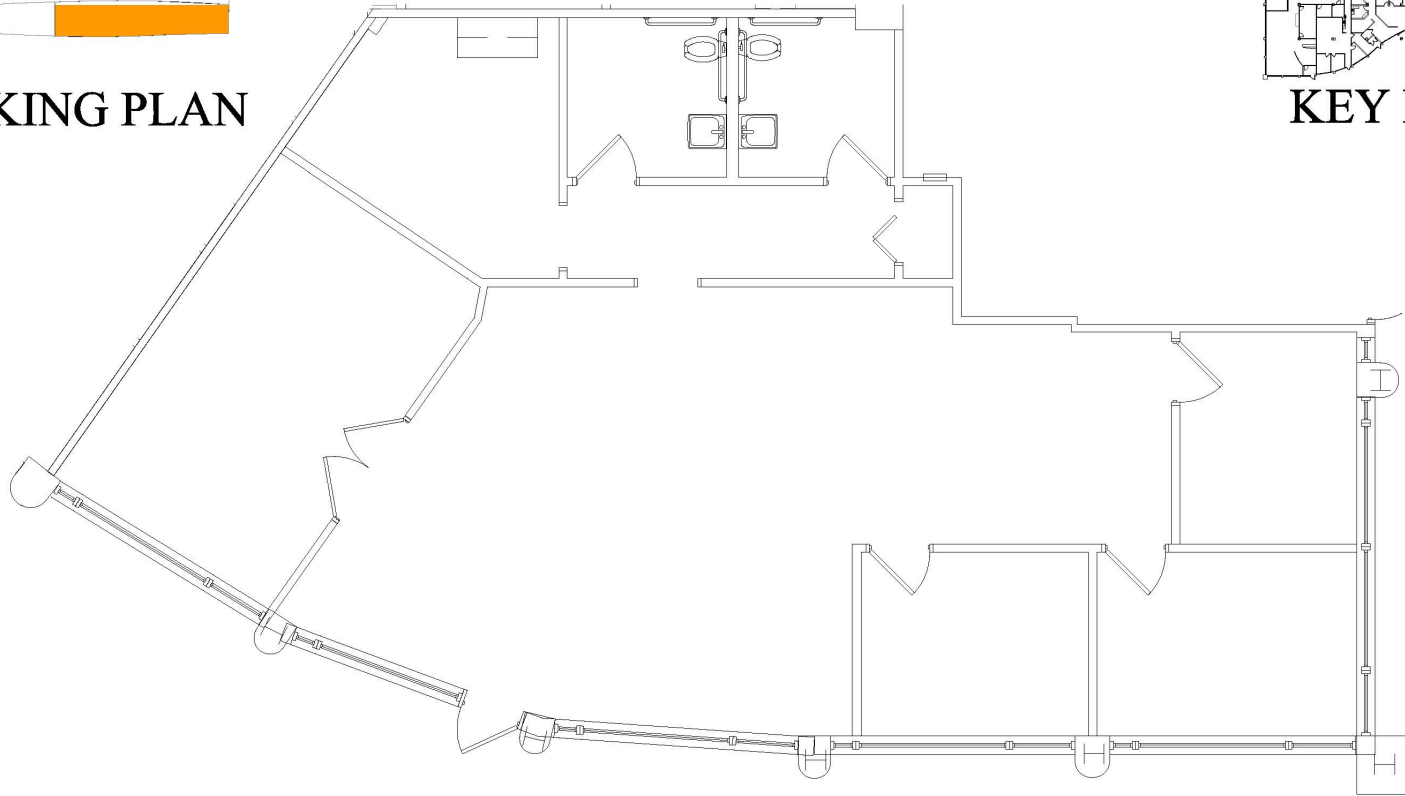

130 New Boston St

WOBURN, MA

OFFICE SUITE FOR LEASE:

2,054 sf

[View listings](#)

KSPartners

Nick Grammas

ngrammas@kspartnersllc.com

978. 560. 0565

STACKING PLAN

KEY PLAN

130 New
Boston St
WOBURN, MA

KSPPartners