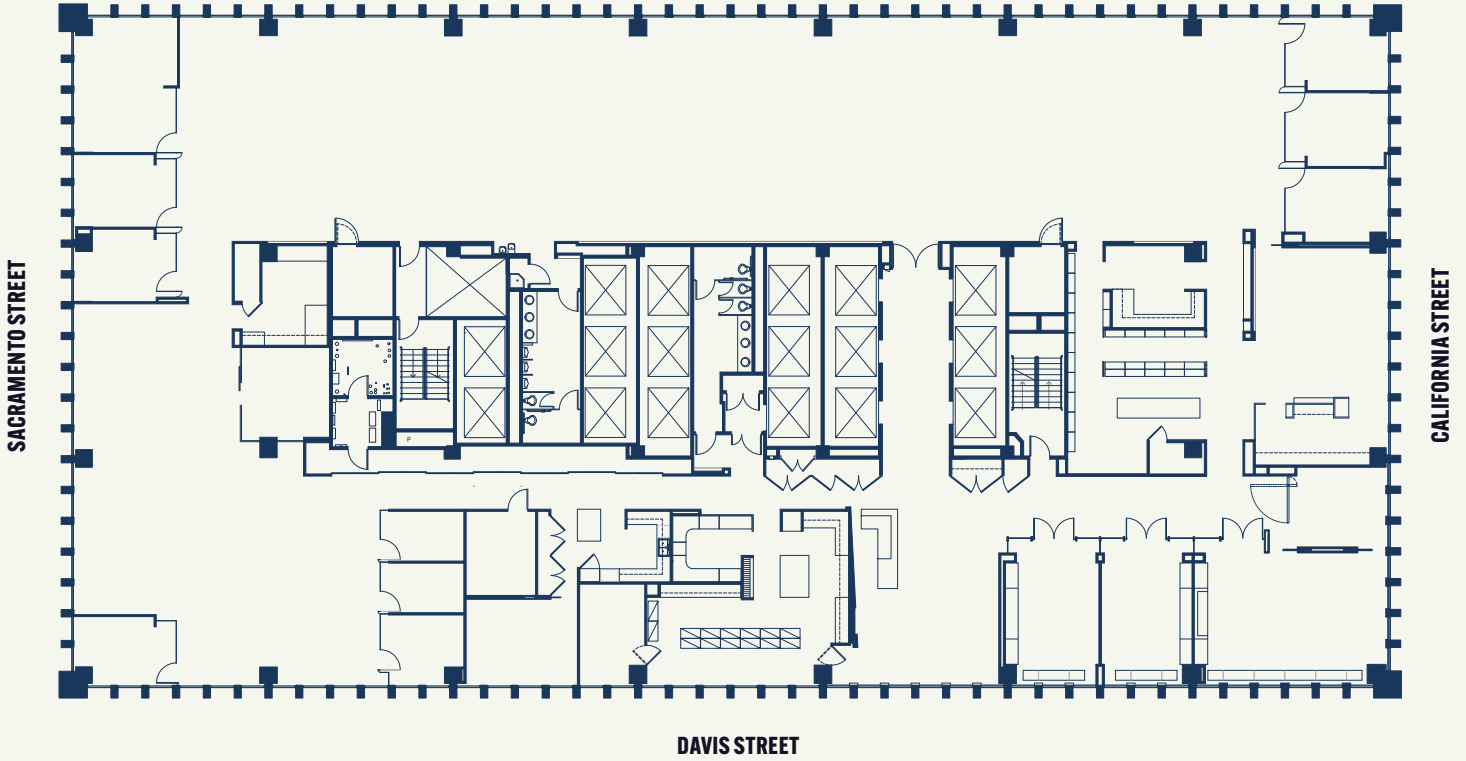

SUITE 700

AVAILABLE MAY 2026

19,895 SF

1 Large Conference Room

4 Medium Conference Rooms

9 Offices

 Formal Reception

 Open Area for Workstations

 Kitchen and Break Area

 Multiple Copy and Storage Areas