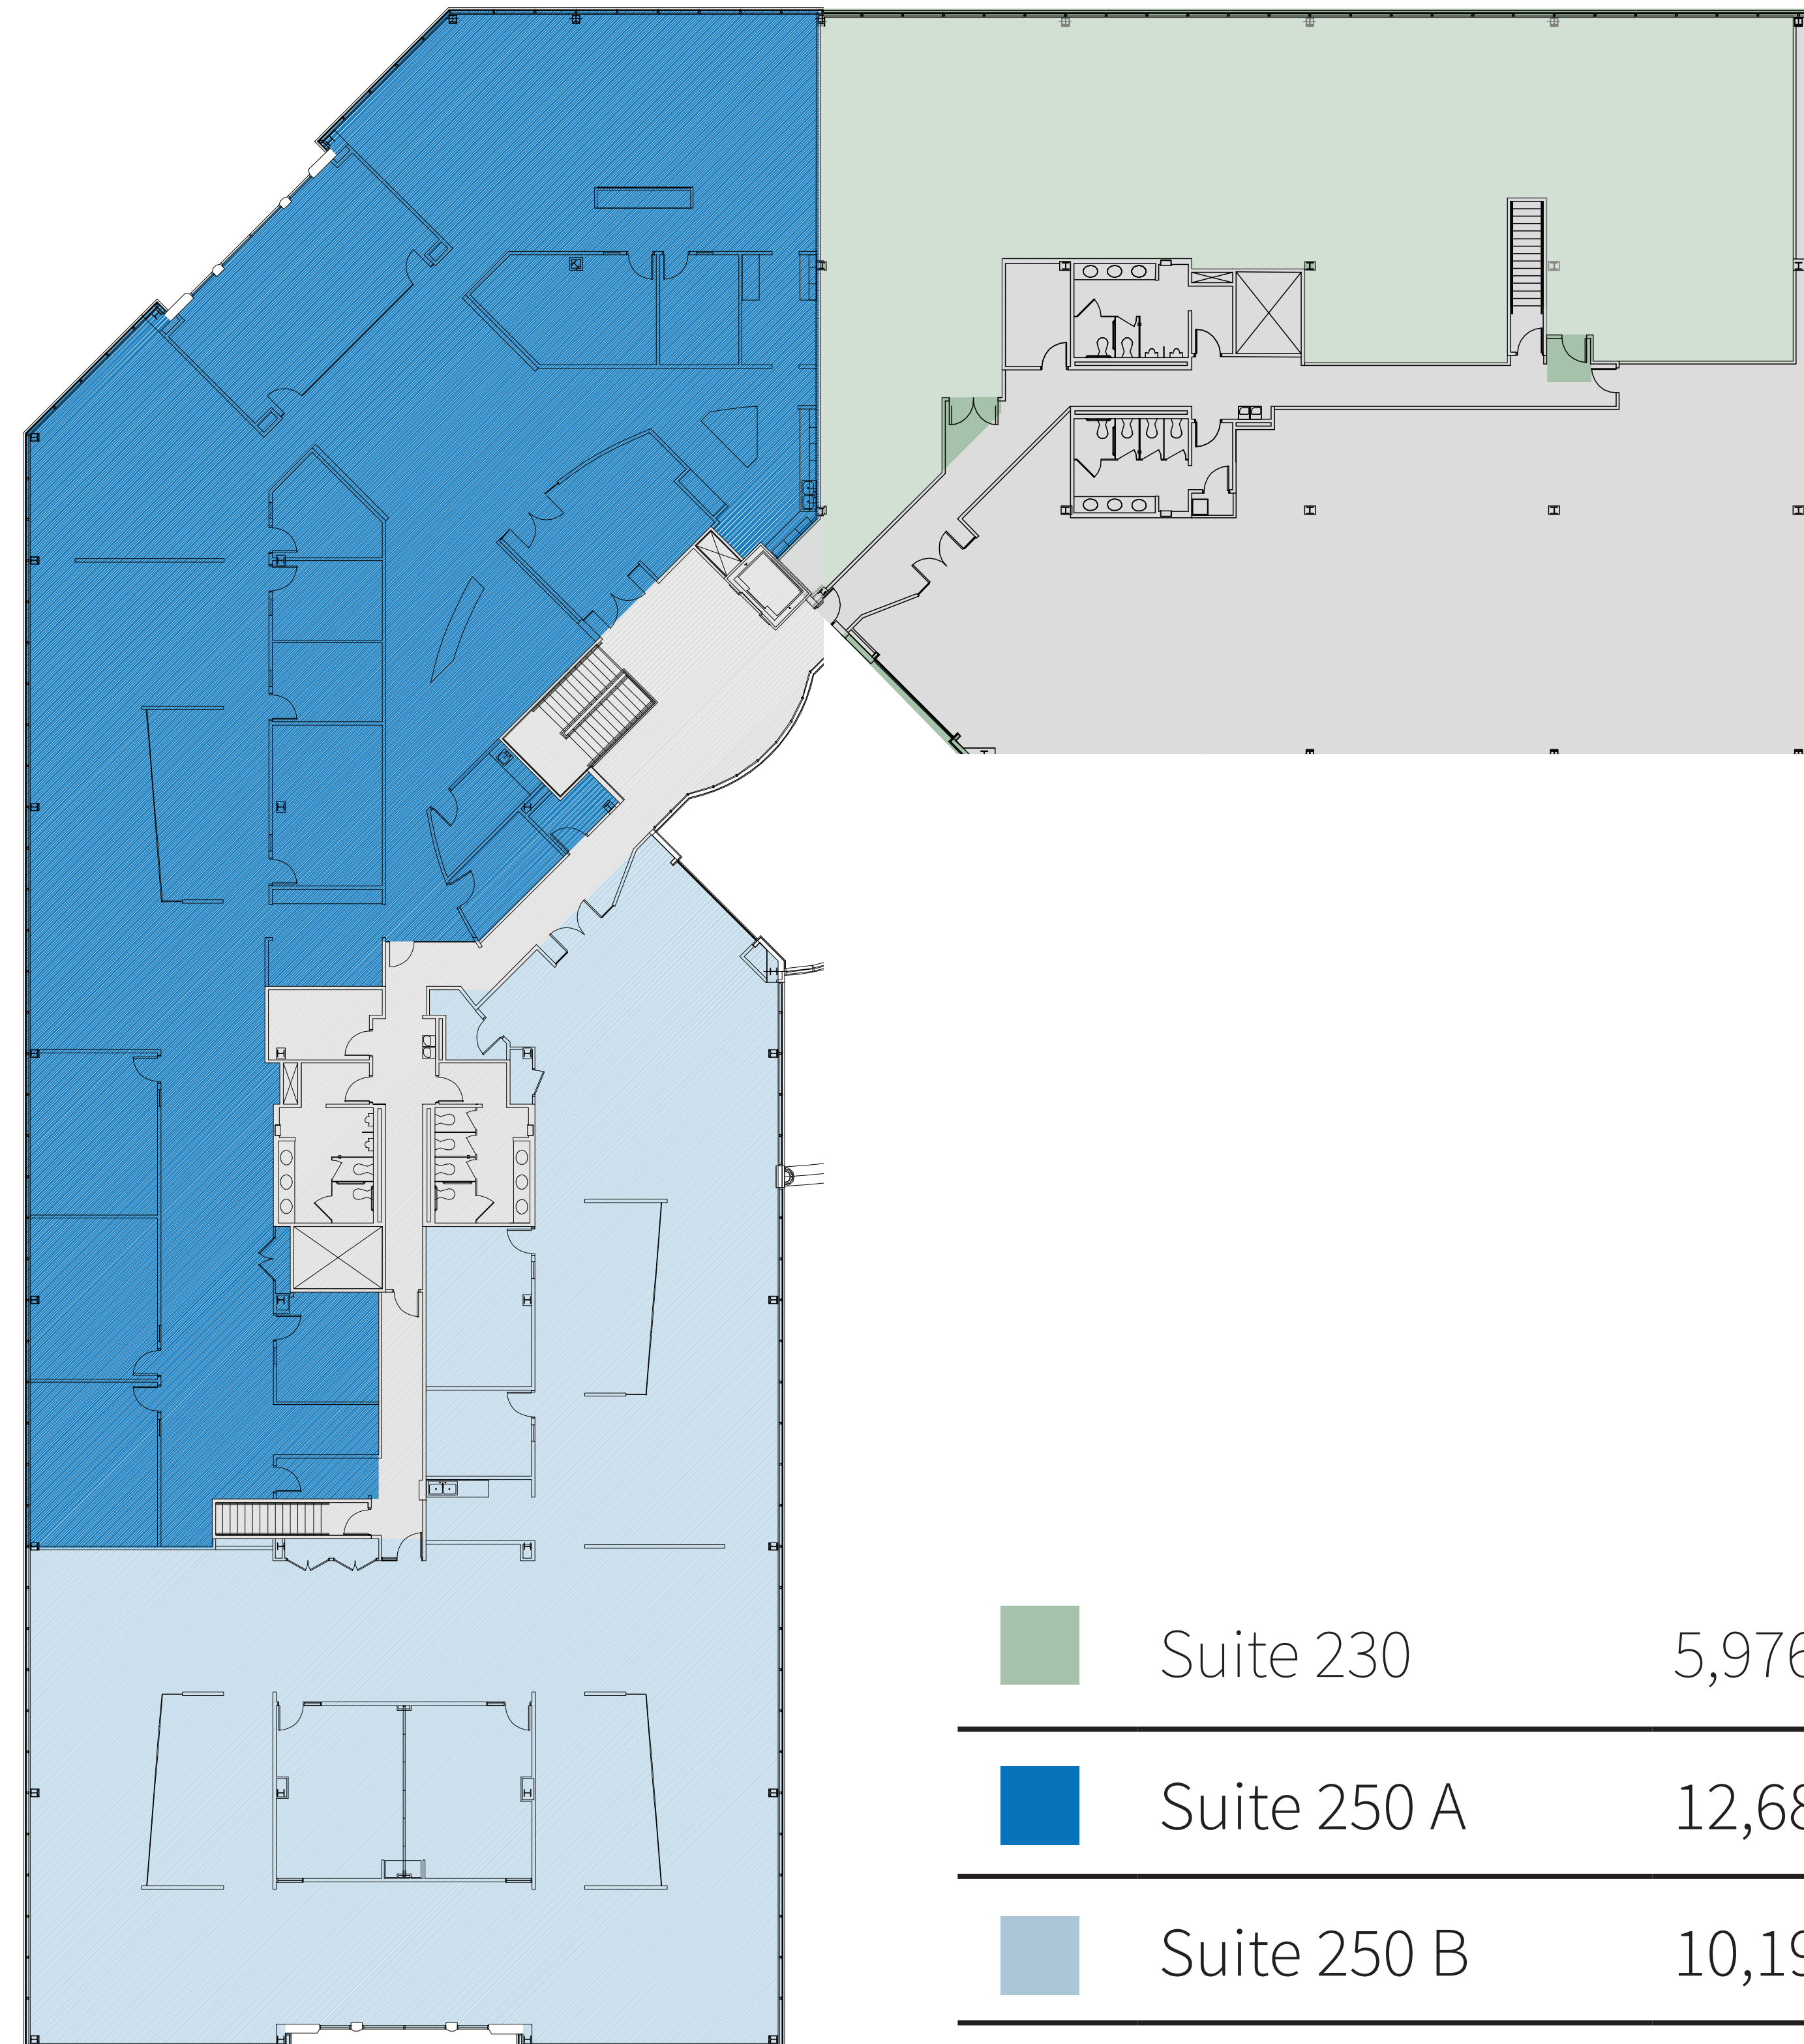

14840 CONFERENCE CENTER DRIVE

2ND FLOOR - POTENTIAL DEMISING

5,976 - 28,855 RSF

Suite #250 A **12,680 SF**

Suite #250 B **10,199 SF**

Suite #230 **5,976 RSF**

14840 CONFERENCE CENTER DRIVE

2ND FLOOR - AS IS

28,855 RSF

Suite #230 5,976 RSF

Suite #250 22,879 SF