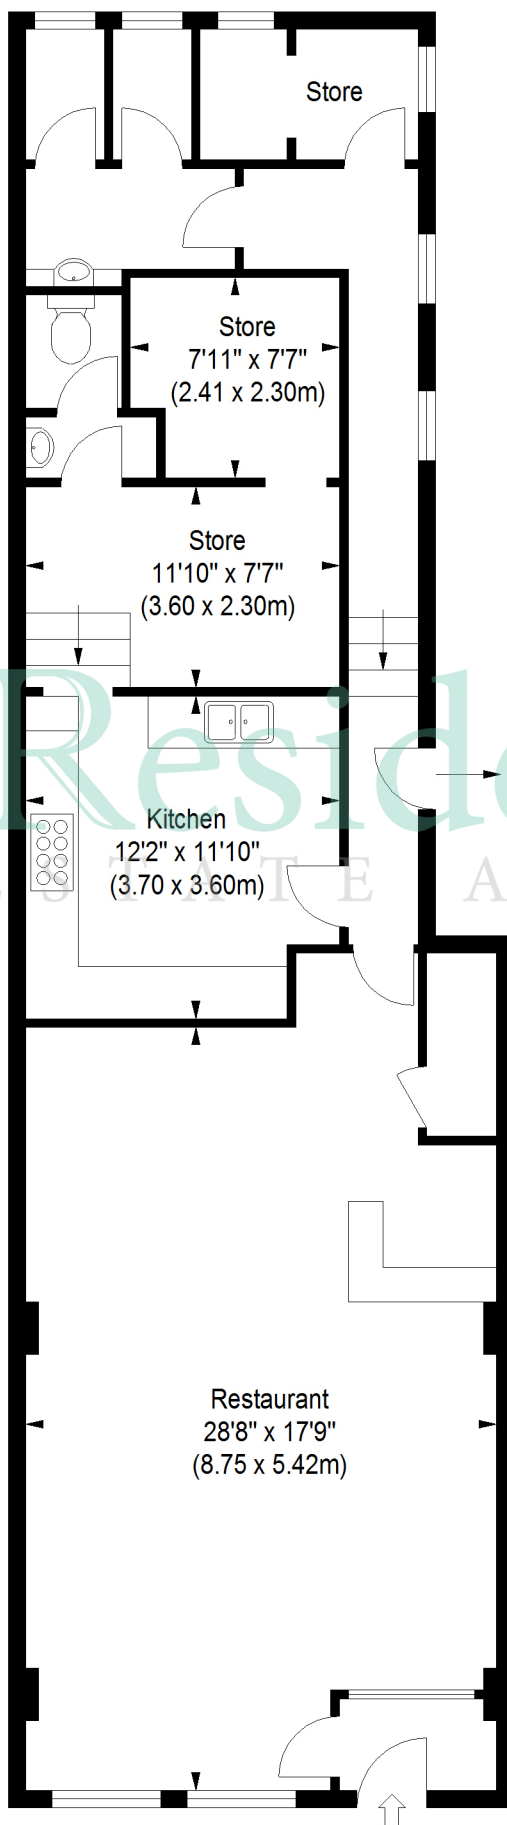

Upper Richmond Road West

Approximate Gross Internal Area

1071 sq ft / 99.49 sq m

Residenza
ESTATE AGENTS

Ground Floor

ILLUSTRATION FOR IDENTIFICATION PURPOSES ONLY

ALL MEASUREMENTS ARE MAXIMUM, AND INCLUDE WINDOW BAYS AND WARDROBES WHERE APPLICABLE
THIS PLAN MUST NOT BE REPRODUCED BY ANY OTHER PERSON WITHOUT PERMISSION