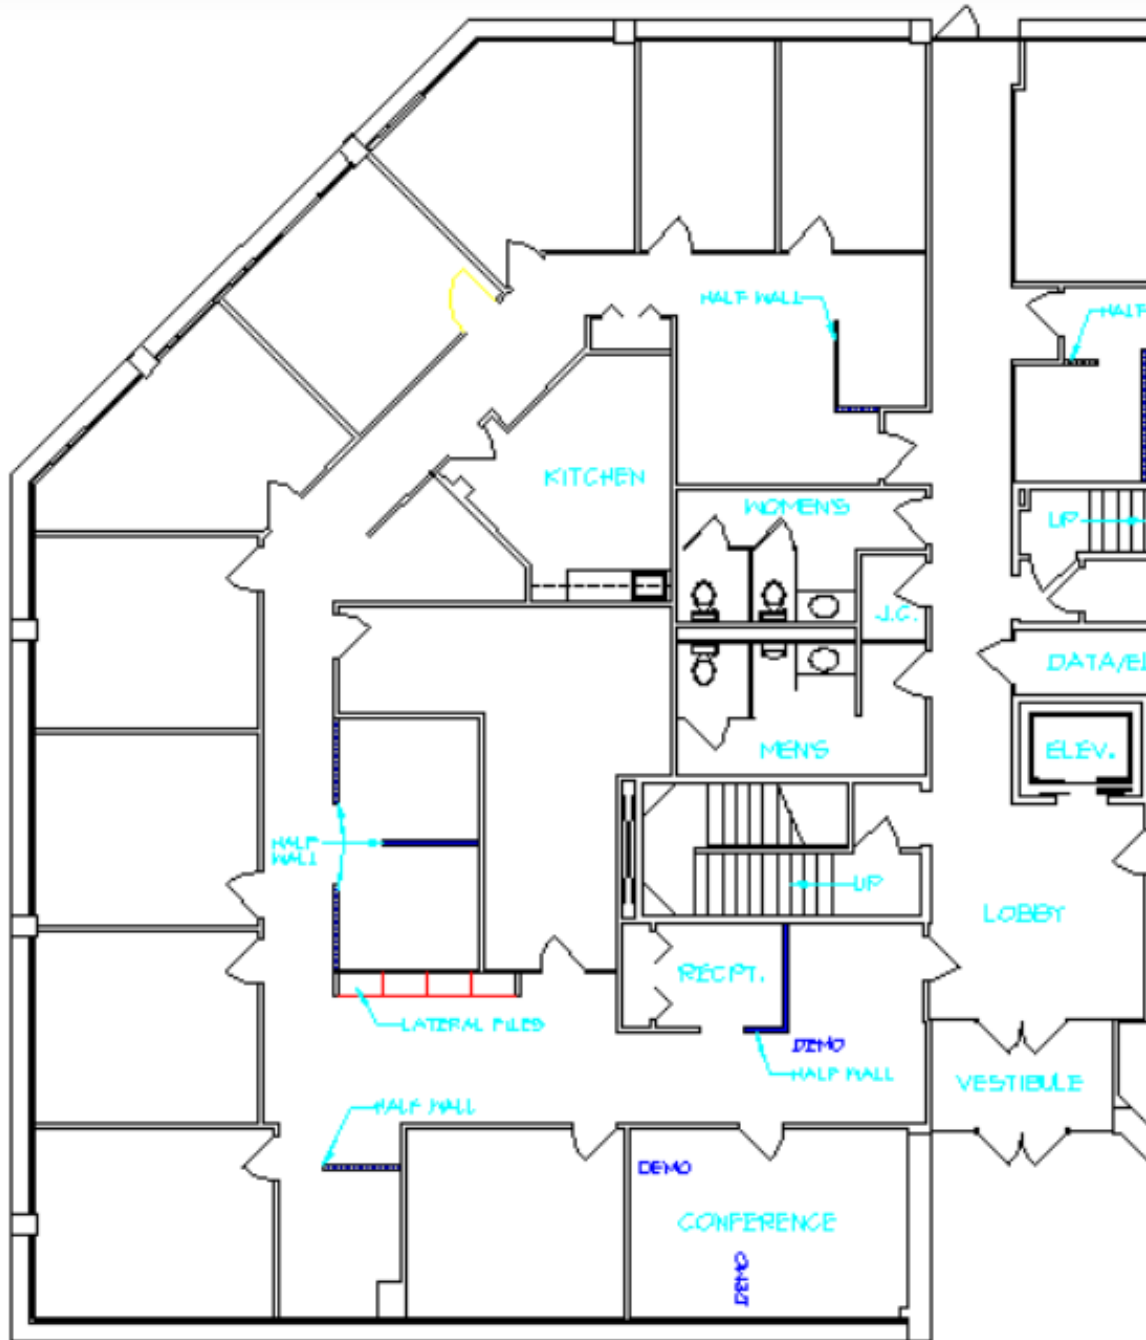

640 Sentry Parkway Blue Bell, PA

Suite 101 of 5,043 RSF
Entrance just in first floor lobby.
Unusual to have 3 sides of glass for
this sized suite.