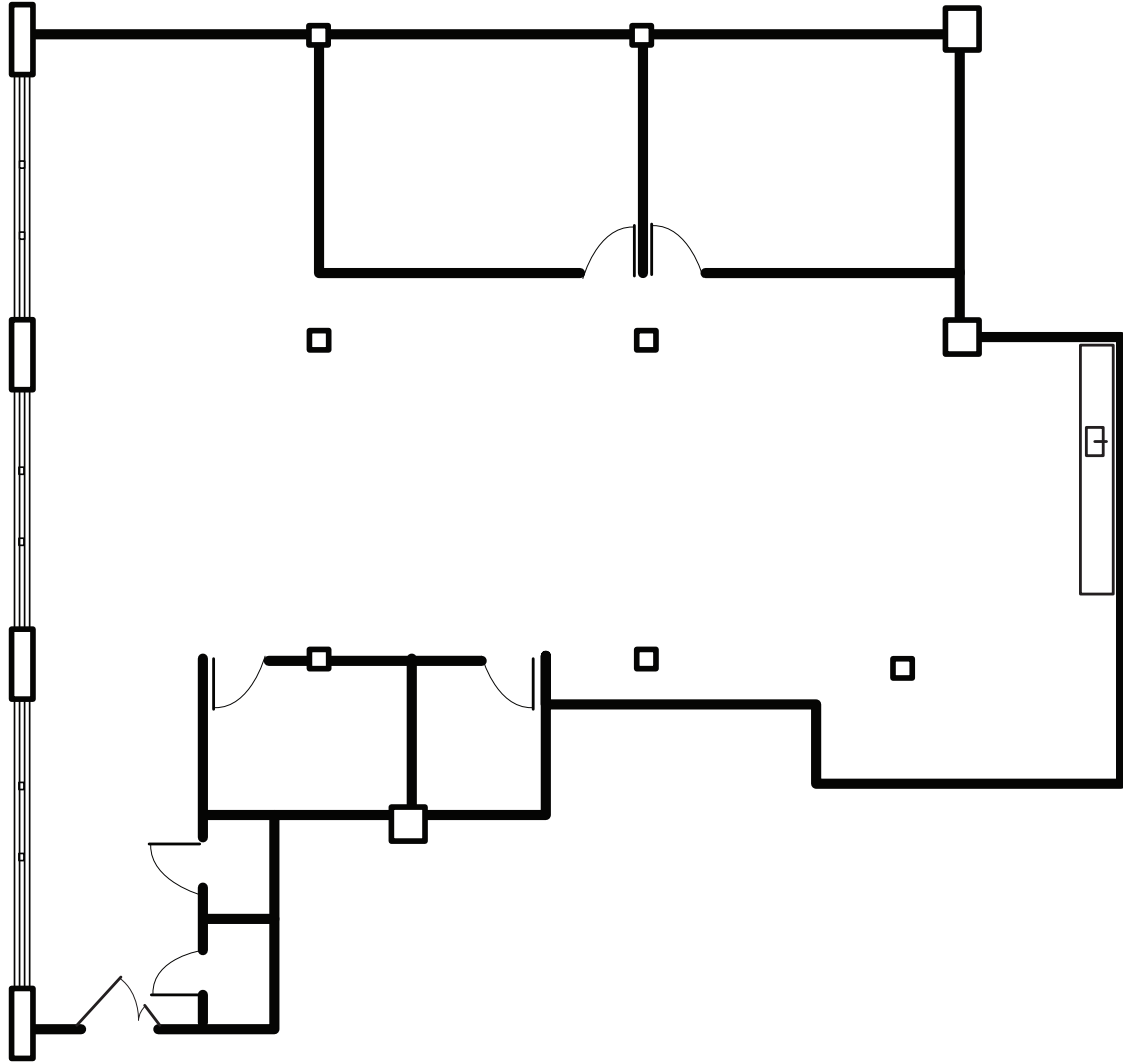

55 Washington Street

Space to Work

Suite 720

Total Square Footage: 3,277 RSF