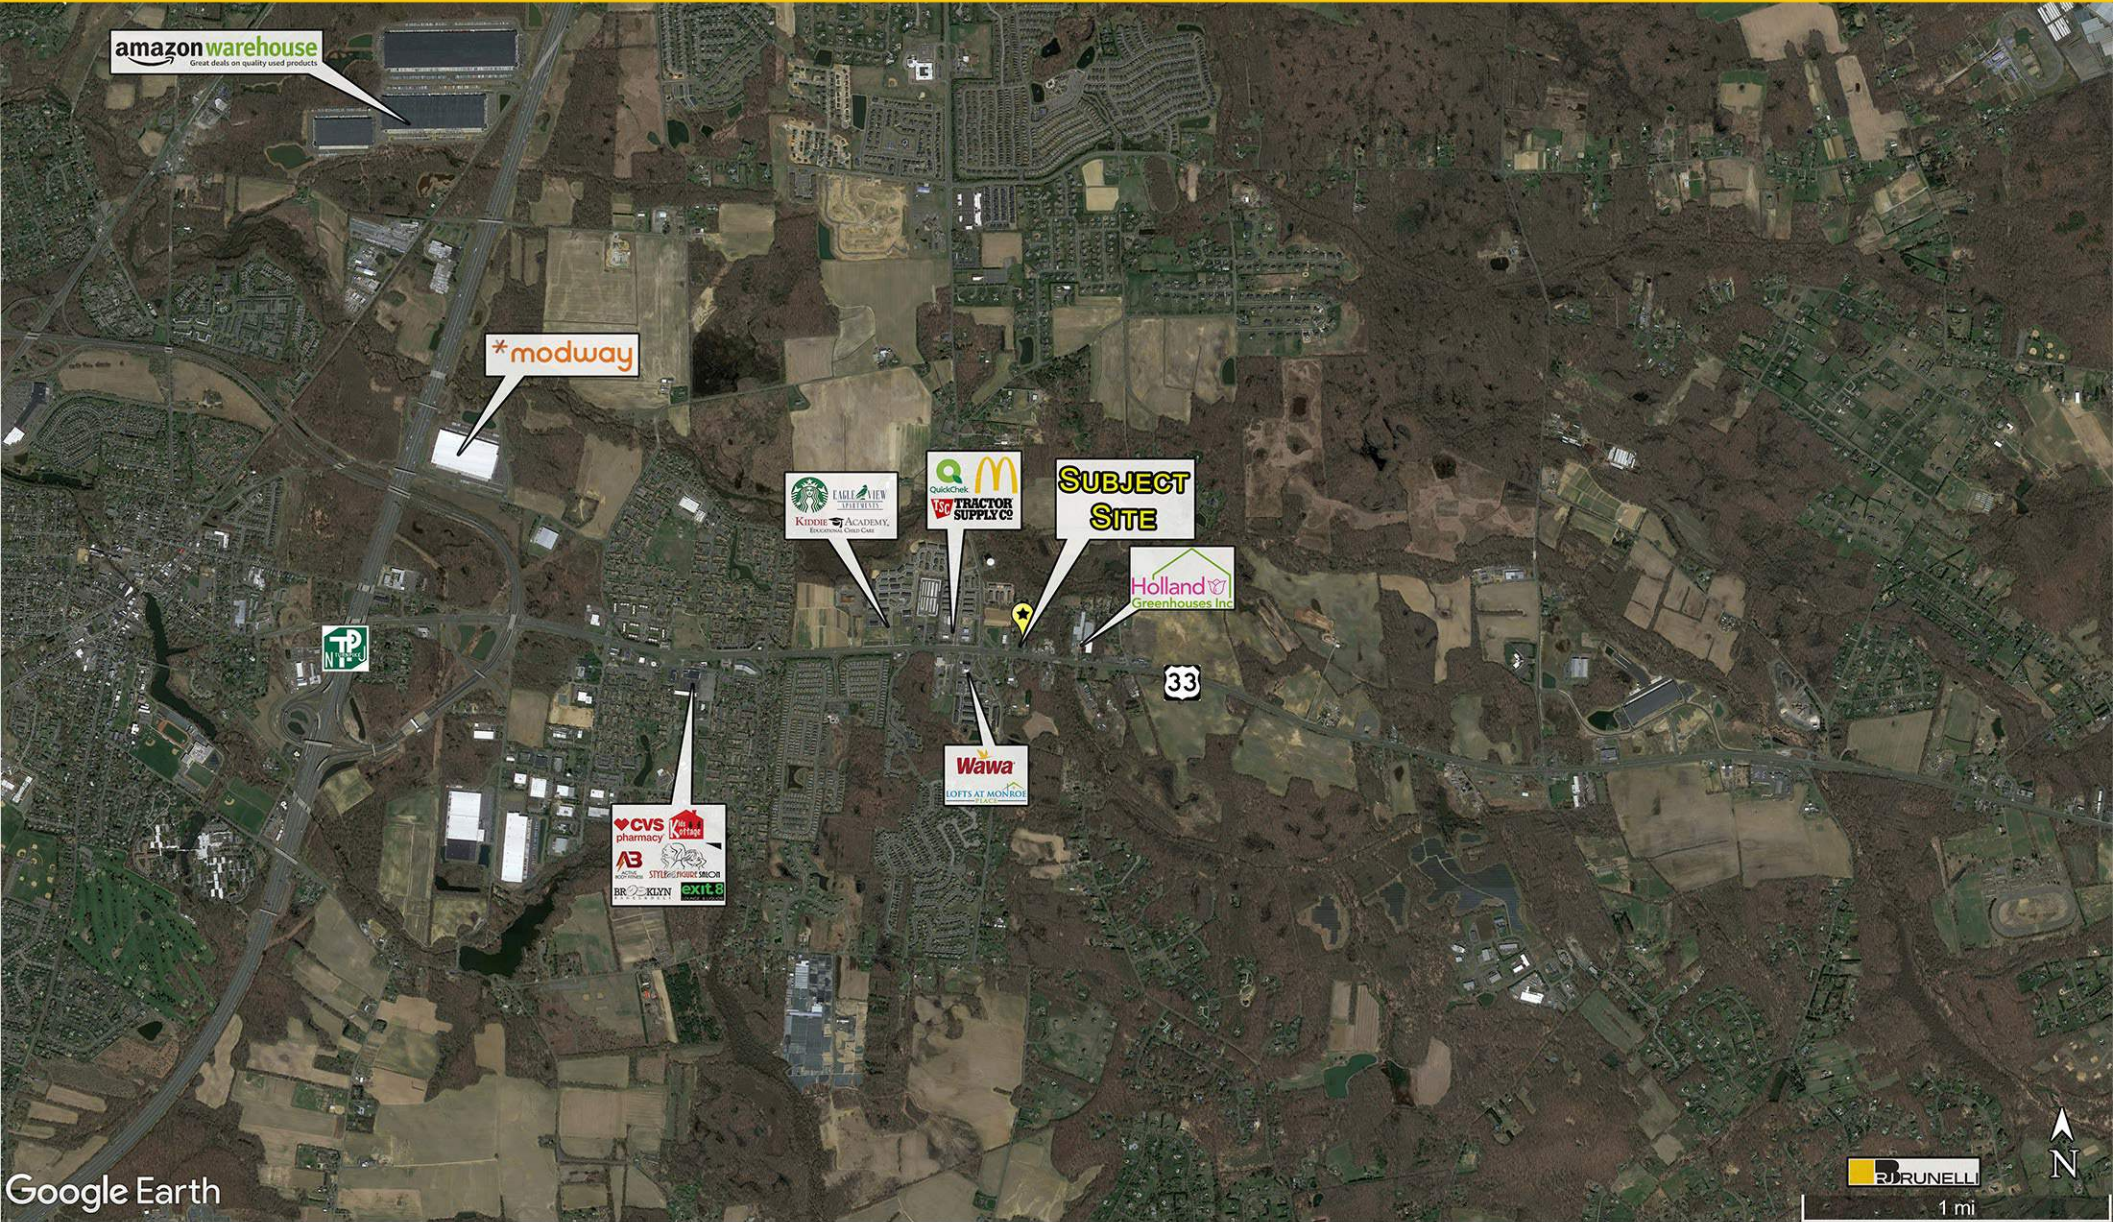

957 Route 33
Monroe Twp, NJ

Available for Lease:
+ 13,800 SF, Quick Service PAD, and
Freestanding Childcare

- Redevelopment of 13,800 SF building.
- New PAD Site for QS Restaurant with drive-thru, and New Proposed Daycare.
- At the signaled intersection with new residential growth in immediate proximity.
- Route 33 Commuter/Commerce Route to NJ Turnpike (1.5 miles).
- Spending by consumers within 3-miles exceeds \$500 Million.*
- Seeking: Quick Service Restaurant with Drive Thru, Daycare/Childcare Center, Salon, Restaurant (Pizza, Delicatessen, other), Health Care, and more.

Ron DeLuca/ CEO
732-721-5800, ext .28
rdeluca@rjbrunelli.com

R.J. Brunelli & Co., LLC
400 Perrine Rd, Ste 405
Old Bridge, NJ 08857

732-721-5800
www.rjbrunelli.com

957 Route 33
Monroe Twp, NJ

Available for Lease:
+ 13,800 SF, Quick Service PAD, and
Freestanding Childcare