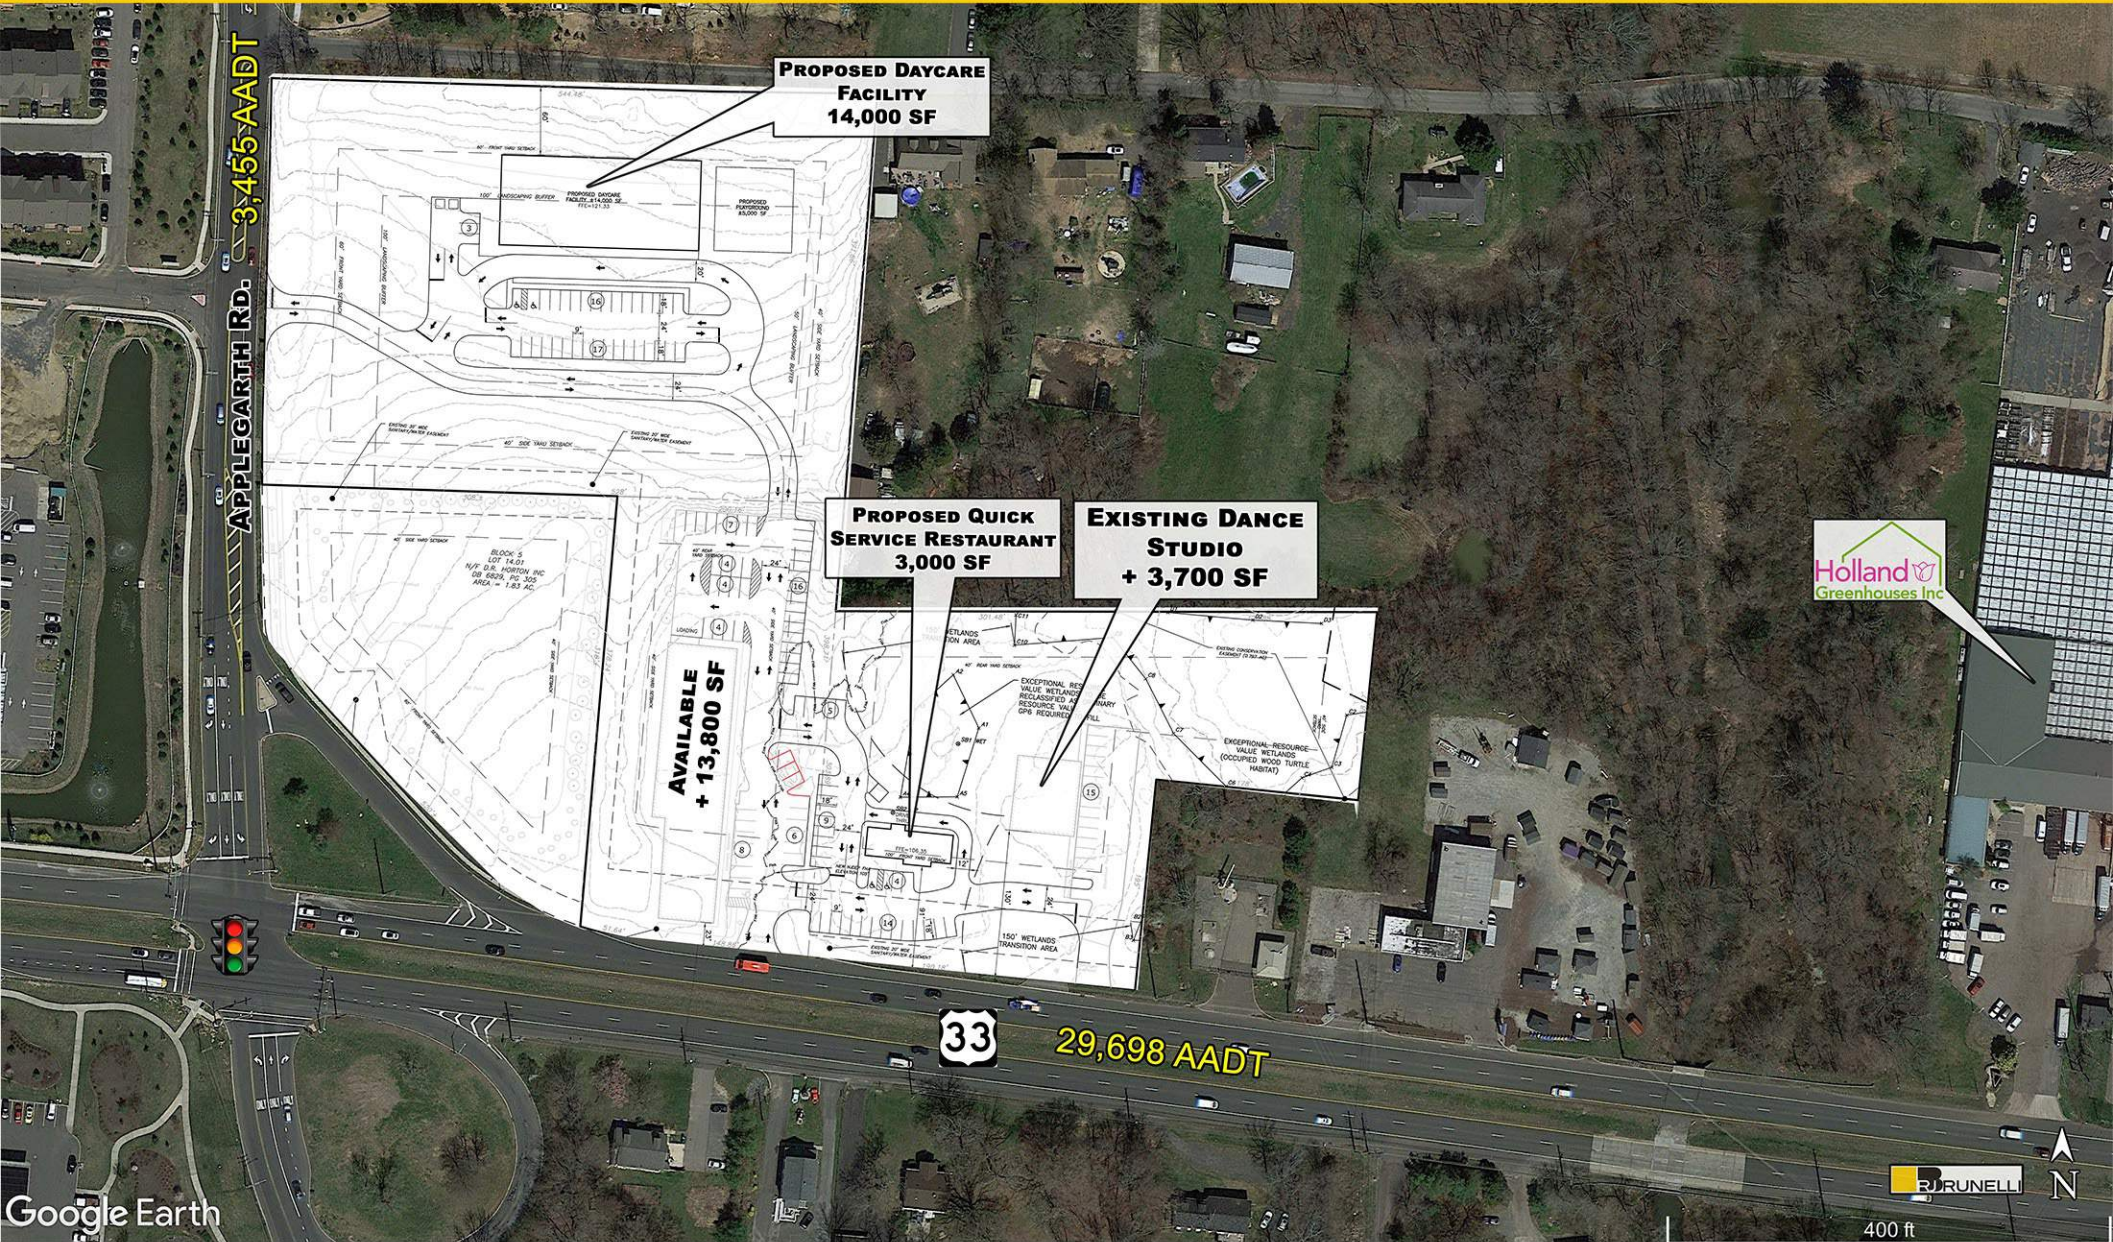

957 Route 33
Monroe Twp, NJ

Available for Lease:
+ 13,800 SF, Quick Service PAD, and
Freestanding Childcare

- Redevelopment of 13,800 SF building.
- New PAD Site for QS Restaurant with drive-thru, and New Proposed Daycare.
- At the signaled intersection with new residential growth in immediate proximity.
- Route 33 Commuter/Commerce Route to NJ Turnpike (1.5 miles).
- Spending by consumers within 3-miles exceeds \$500 Million.*
- Seeking: Quick Service Restaurant with Drive Thru, Daycare/Childcare Center, Salon, Restaurant (Pizza, Delicatessen, other), Health Care, and more.

Ron DeLuca/ CEO
732-721-5800, ext .28
rdeluca@rjbrunelli.com
Feb 21, 24

R.J. Brunelli & Co., LLC
400 Perrine Rd, Ste 405
Old Bridge, NJ 08857

732-721-5800
www.rjbrunelli.com

957 Route 33
Monroe Twp, NJ

Available for Lease:
+ 13,800 SF, Quick Service PAD, and
Freestanding Childcare