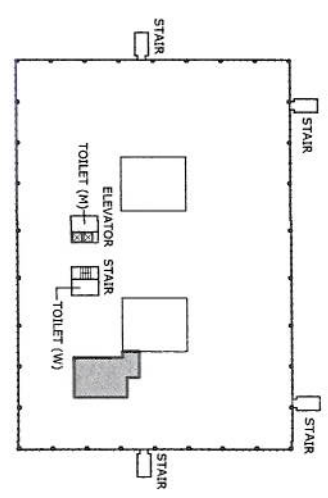

court yard

**PARTIAL 1st FLOOR PLAN**

SYLVAN AVENUE

**KEY PLAN**  
1st FLOOR PLAN

1,618 S.F.

|                |          |
|----------------|----------|
| drawing number | of       |
| comm no.       |          |
| date           | 04/04/13 |