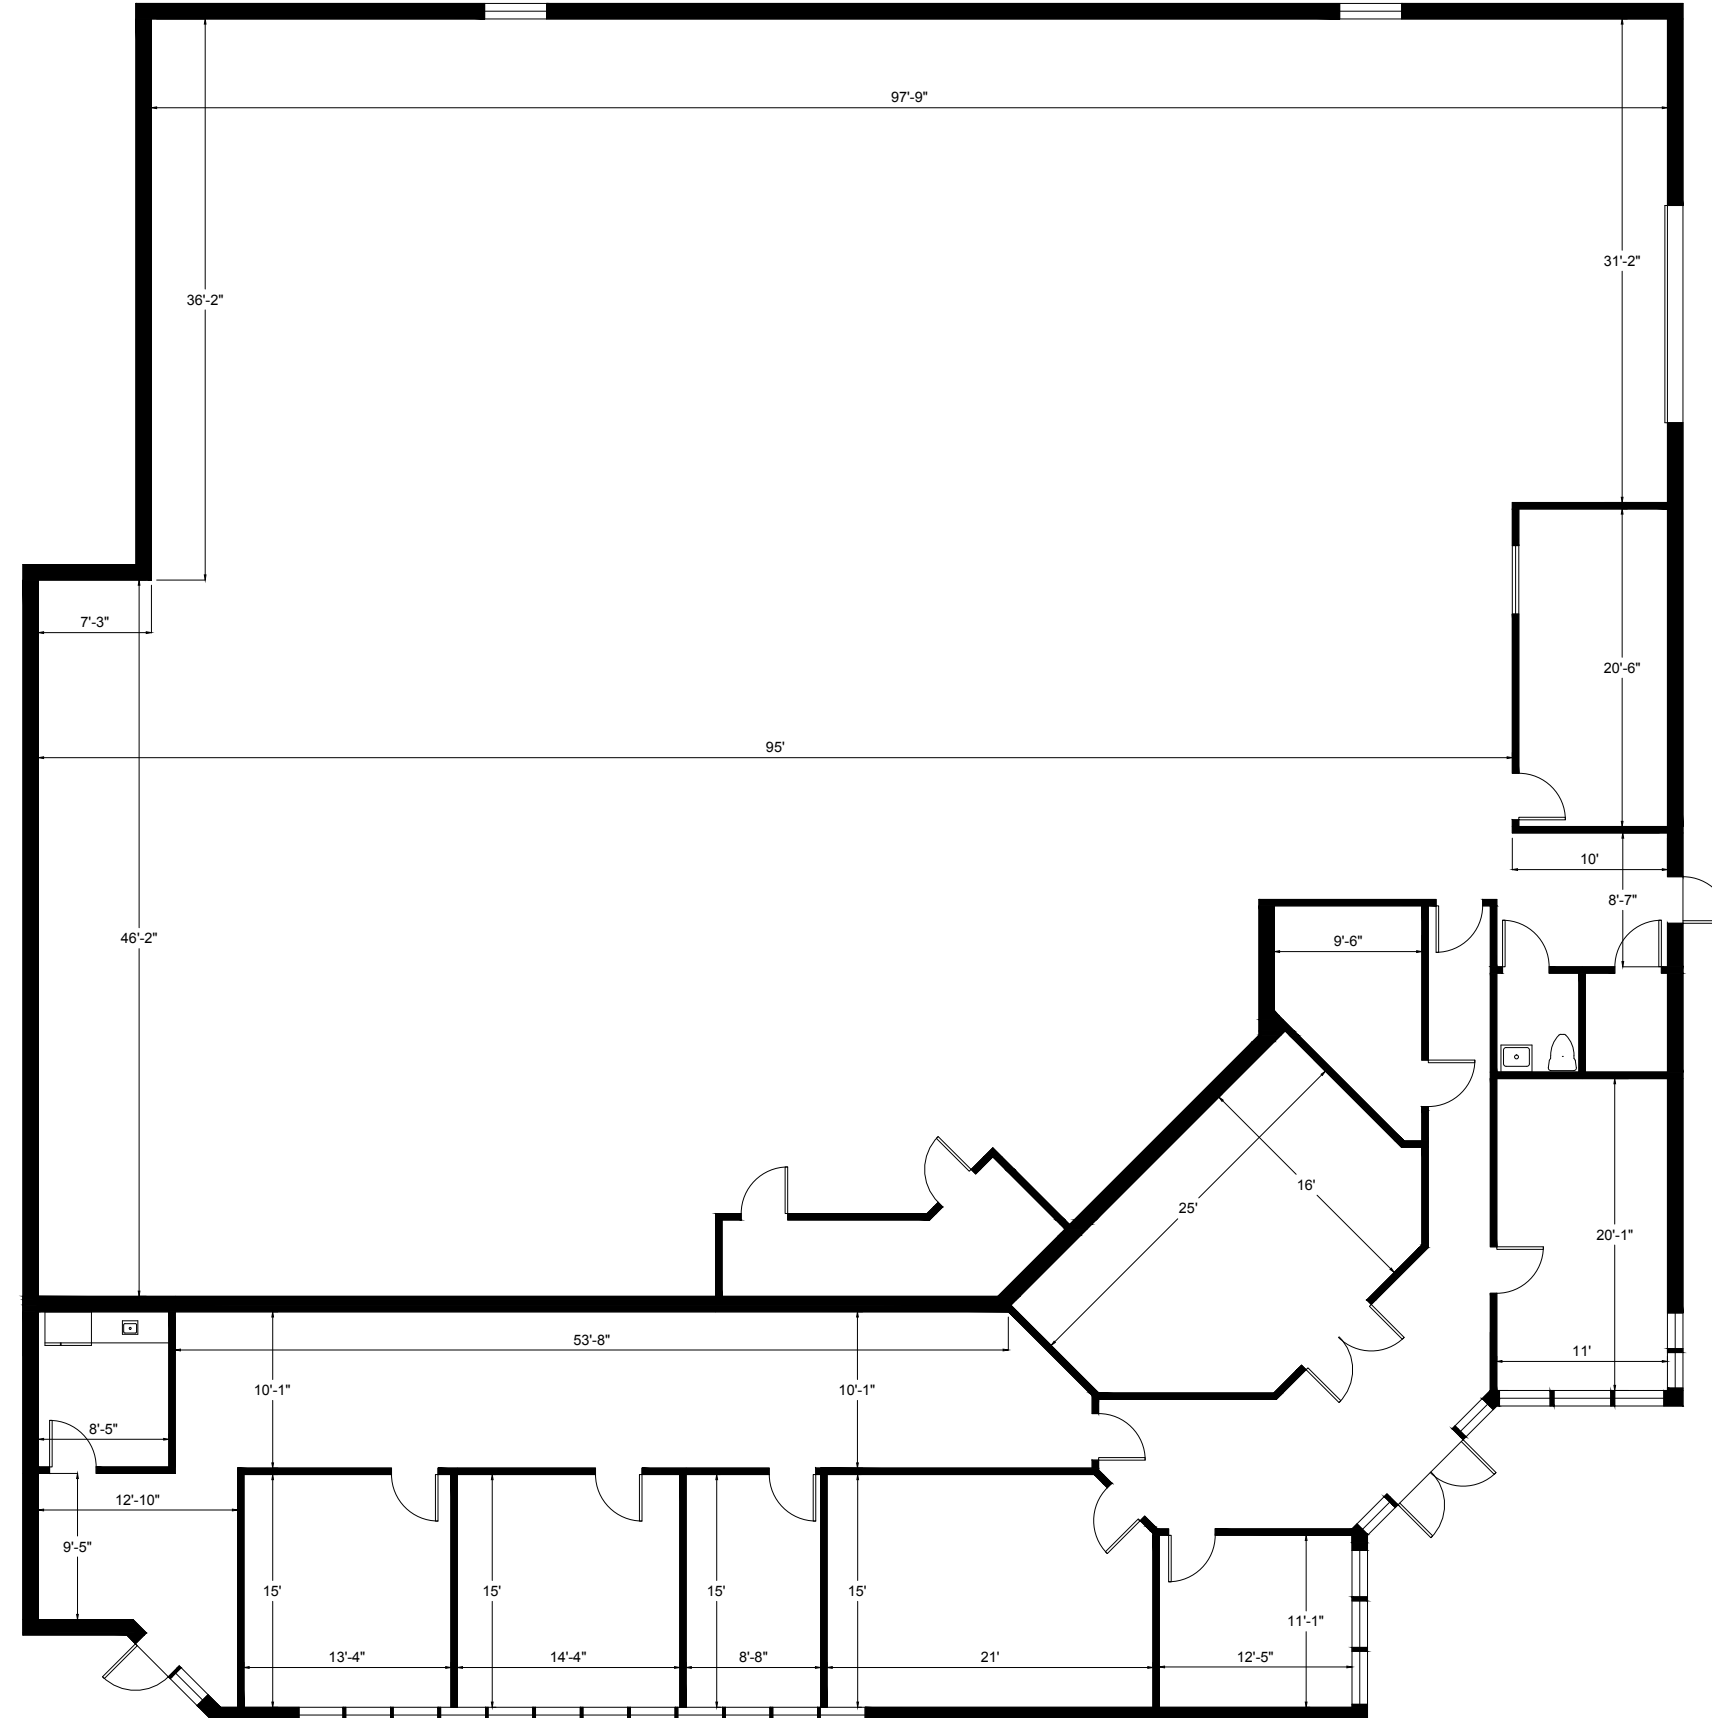

2967 N POWERLINE ROAD
POMPANO BEACH, FL 33069

OFFICE - 3,566 ft.²
WAREHOUSE - 7,540 ft.²
TOTAL AREA - 11,106 ft.²