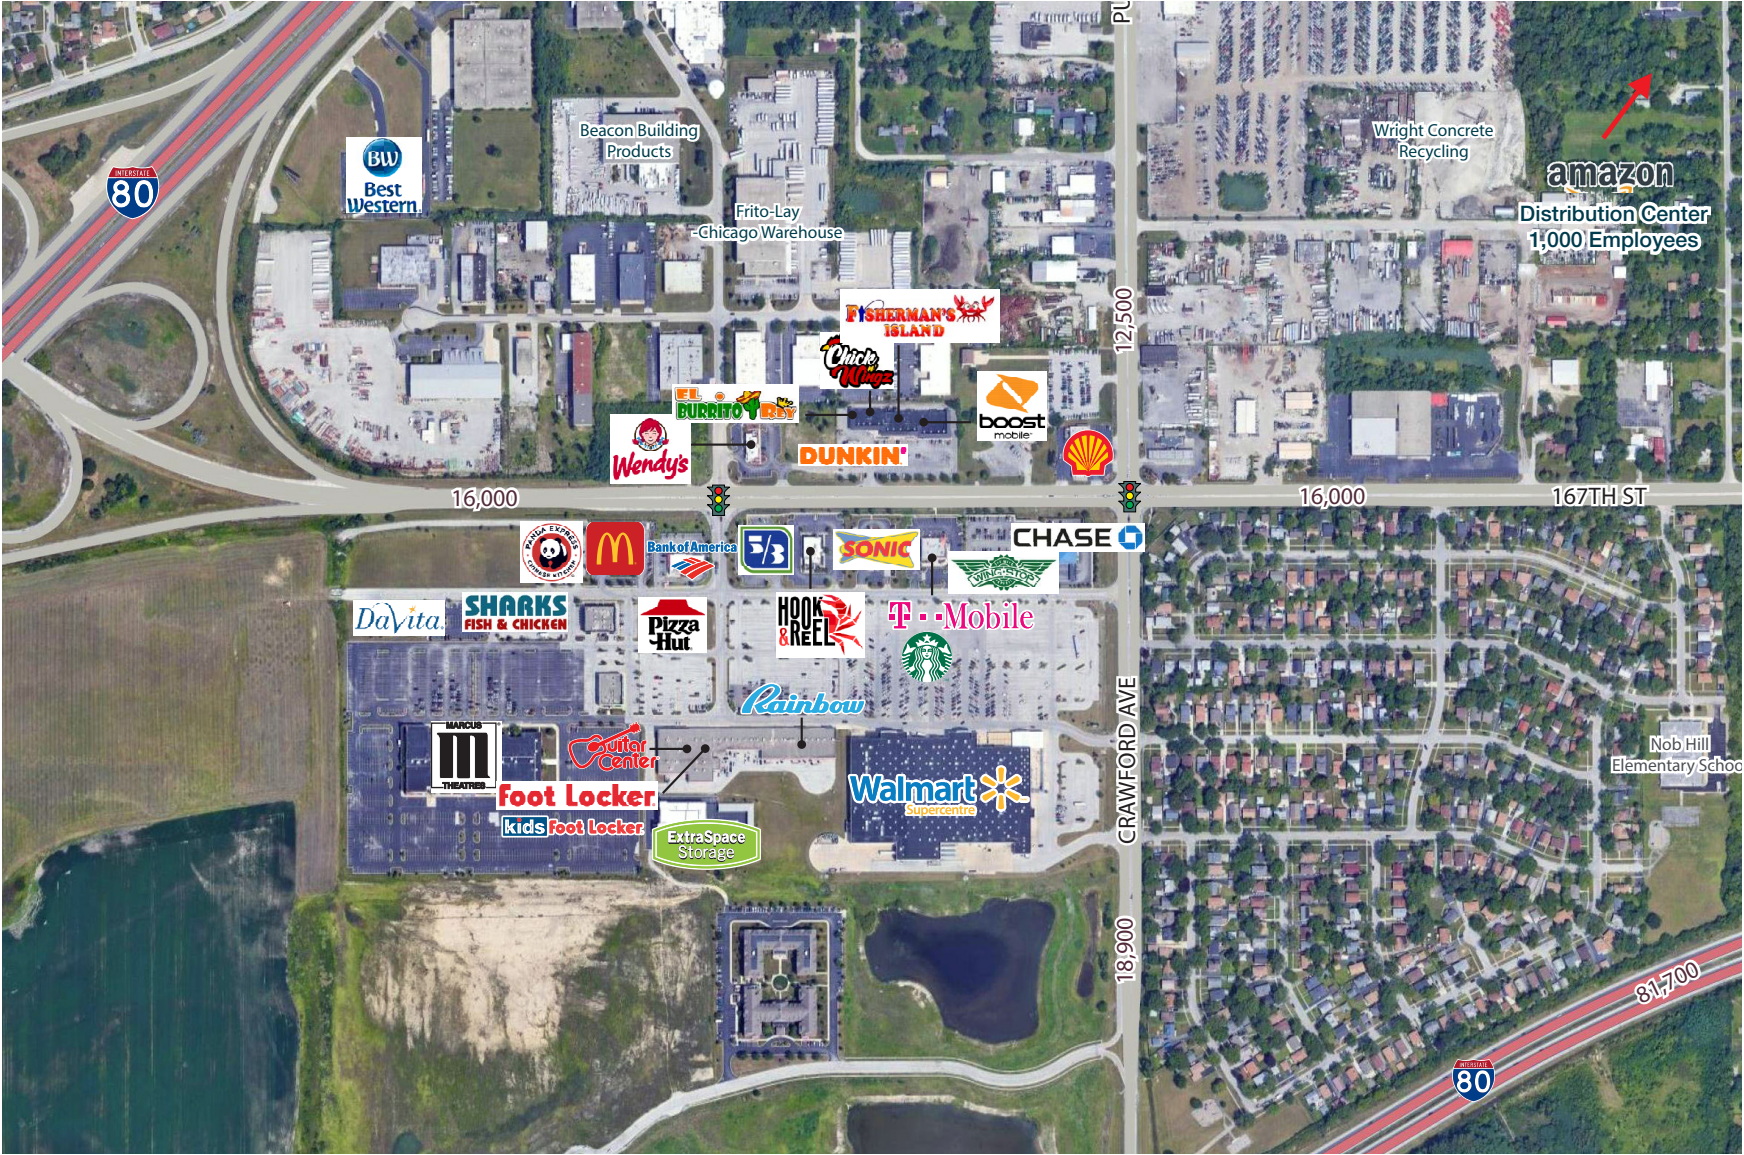

COUNTRY CLUB PLAZA