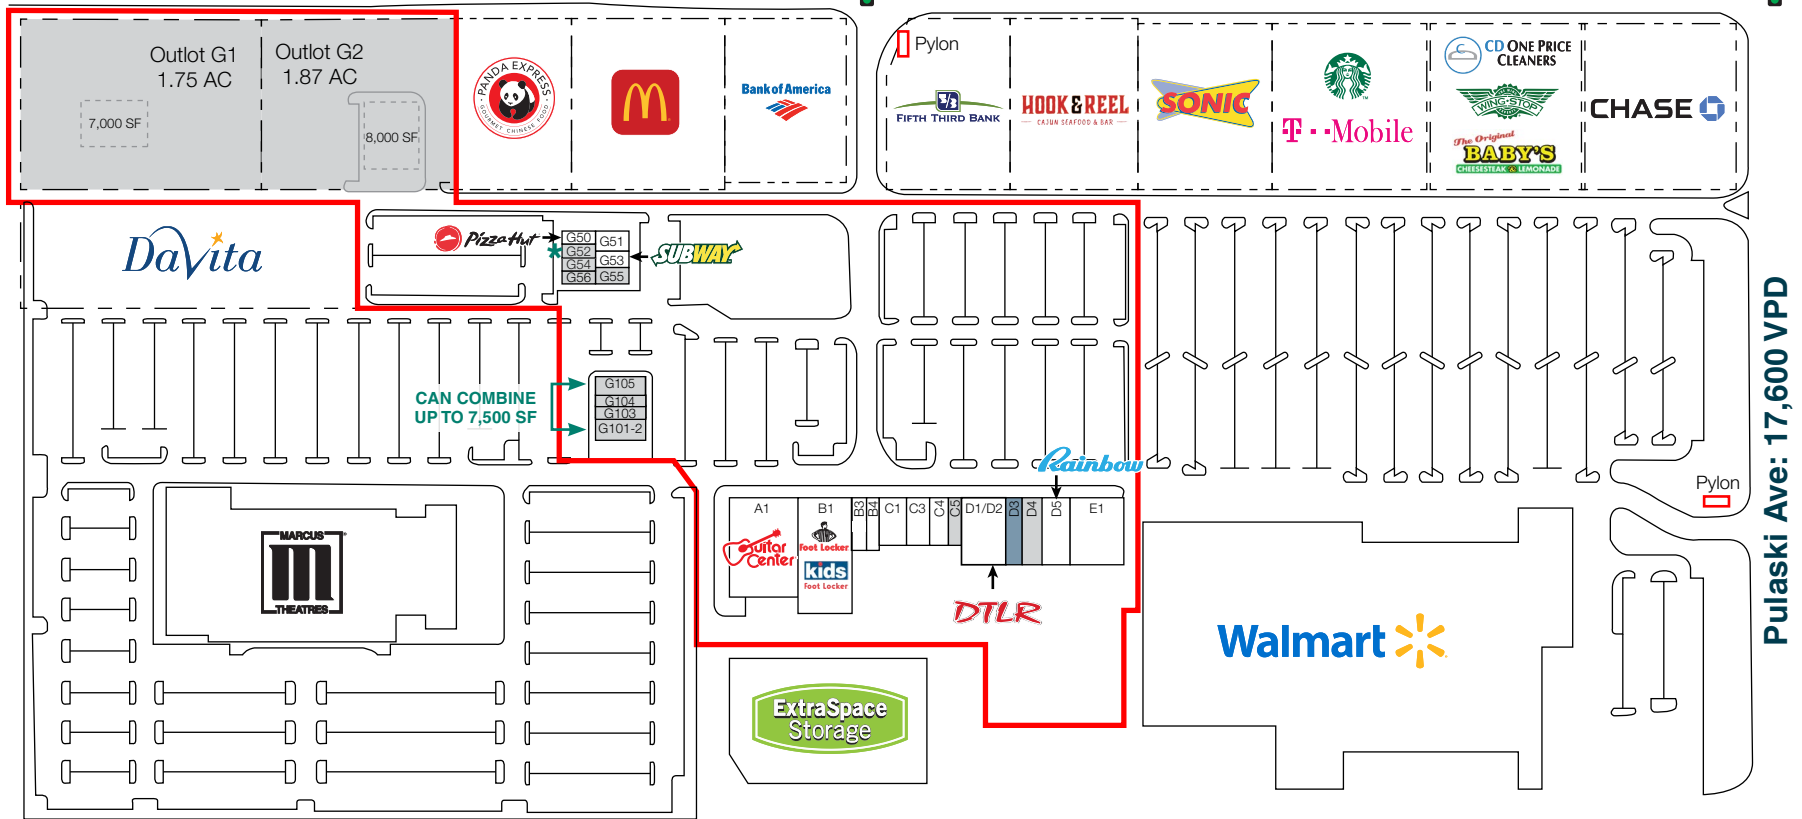

Availability

1,000–7,500 SF

Co-Tenants

Features

Strong Power Center with Wal-Mart, Marcus Theatres and Life Storage located just south of the I-57 interchange at 167th & Pulaski. Strong draws bringing in grocery, entertainment, soft goods, food, office and storage customers.

COUNTRY CLUB PLAZA

***Click Available Spaces for a Virtual Tour**

167th St: 23,500 VPD

Suite	Tenant	SF
A1/4271	Guitar Center	15,000
B1/4275	Foot Locker & Kid's Foot Locker	14,000
B3/4285	Fitchy's Home of the Hoagy	1,600
B4/4287	Mena's Hair Design	1,600
C1/4131	Lee Spa Nails	2,700
C3/4139	Da Closet	2,400
C4/4143-45	Herz	2,060

Suite	Tenant	SF
C5/4147	Available	1,200
D1-D2/4159	DTLR	6,500
D3/4163	Lease Pending	2,500
D4/4167	Available	3,000
D5/4175	Rainbow	4,000
E1/4183	Touch of Beauty	8,000
G101-2/4267-69A	Available (Former Restaurant)	2,800

Suite	Tenant	SF
G103/4265	Available	1,550
G104/4263	Available	1,100
G105/4261	Available (Former Restaurant)	2,050
G50/4237	Pizza Hut	1,000
G51/4241	Sharks Fish & Chicken	1,500
G52/4243	Available	1,000