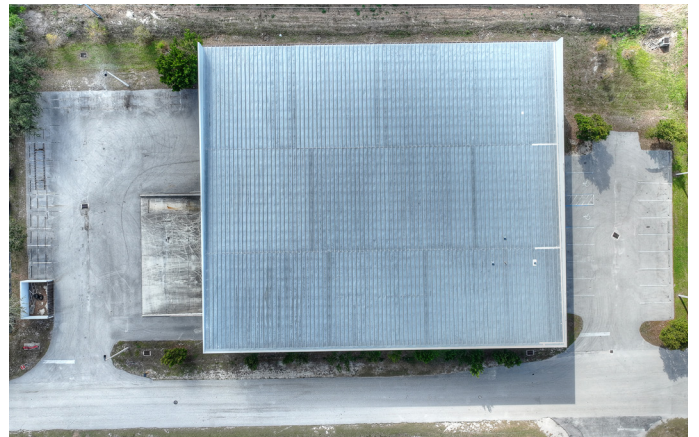

Industrial For Sale or Lease

6150 Metro Plex Drive, Fort Myers, FL 33966

PROPERTY INFORMATION

Available Space (SF) ±25,112

Dock High Doors 4

Drive-Ins 2

Clear Height 30'

Year Built 2018

Showroom Space (SF) 2,800

Auto Parking Spaces 29

Zoning IL-Light Industrial