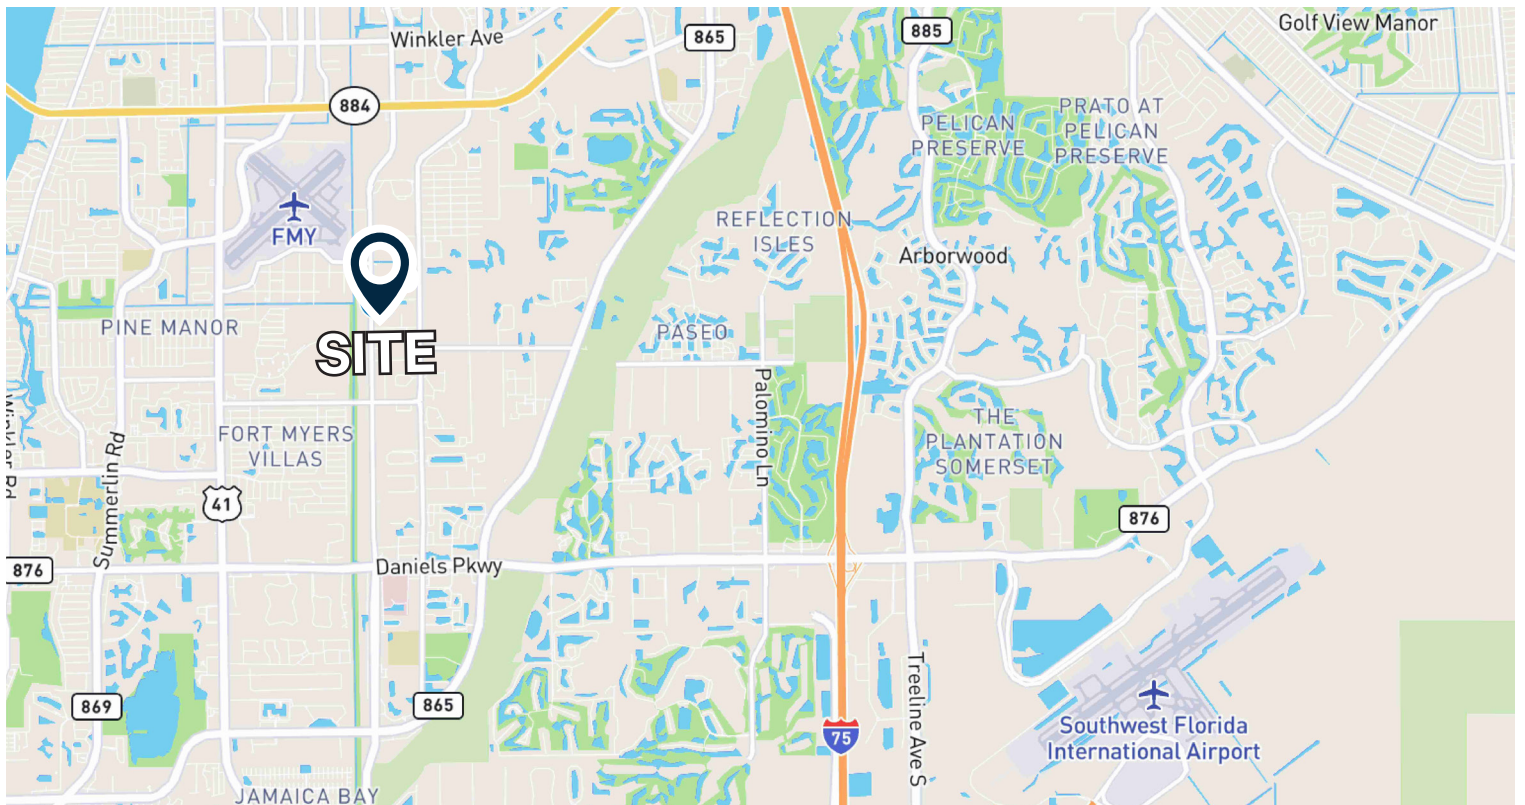

Zoning IL-Light Industrial

Industrial For Sale or Lease
6150 Metro Plex Drive, Fort Myers, FL 33966

Industrial For Sale or Lease

6150 Metro Plex Drive, Fort Myers, FL 33966

For inquiries, Please Contact:

Adam Bornhorst, SIOR