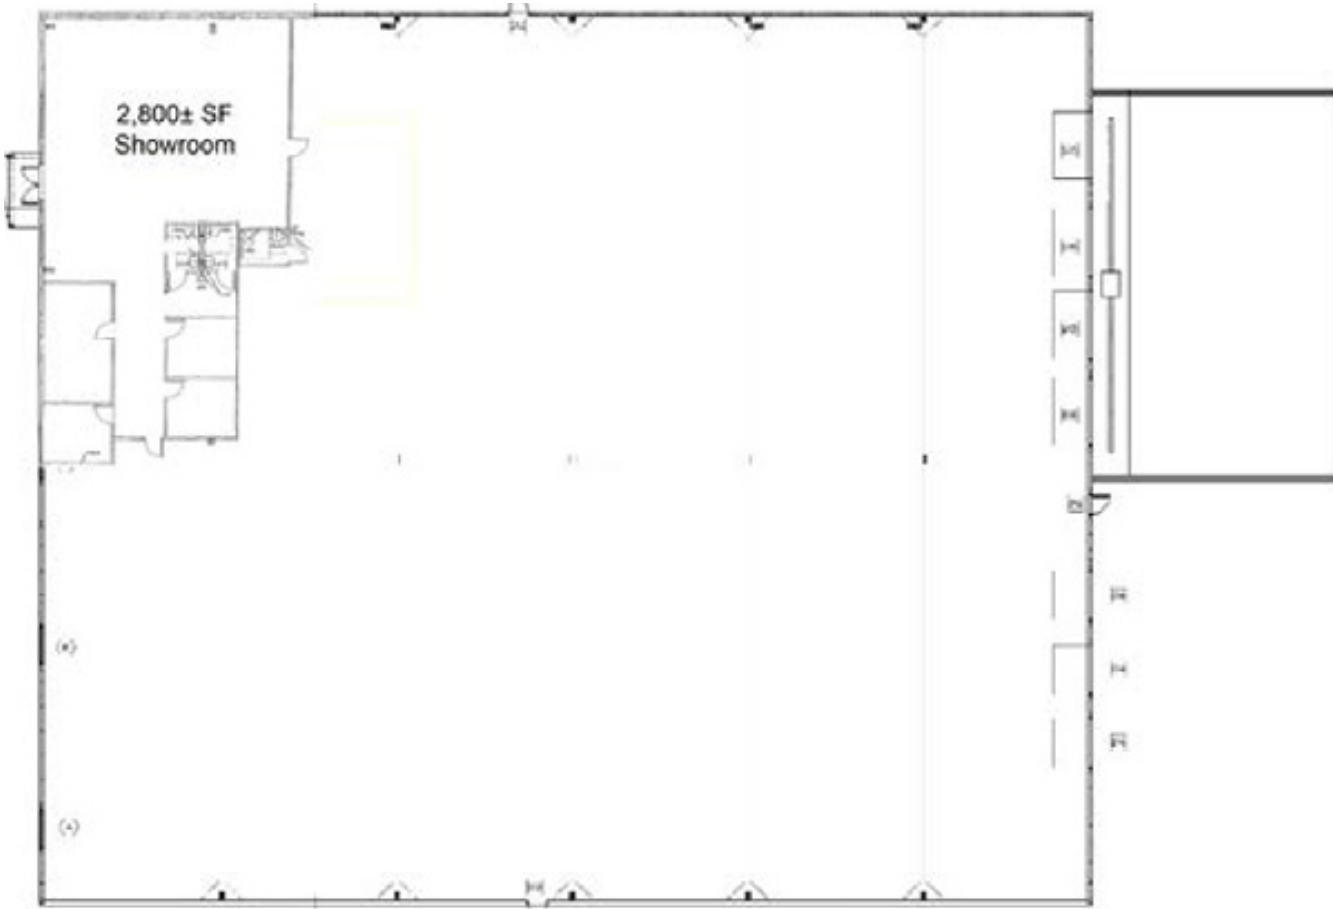

PROPERTY INFORMATION

Available Space (SF) ±25,112

Dock High Doors 4

Drive-Ins 2

Clear Height 30'

Year Built 2018

Showroom Space (SF) 2,800

Auto Parking Spaces 29