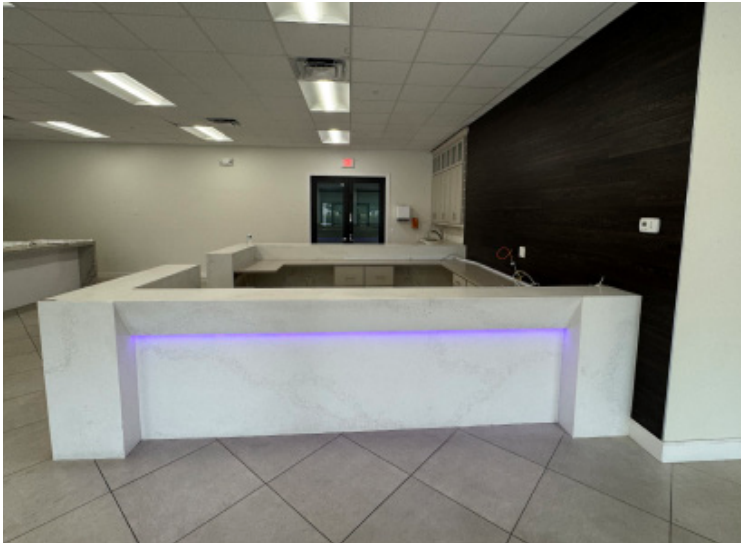

Industrial For Sale or Lease
6150 Metro Plex Drive, Fort Myers, FL 33966