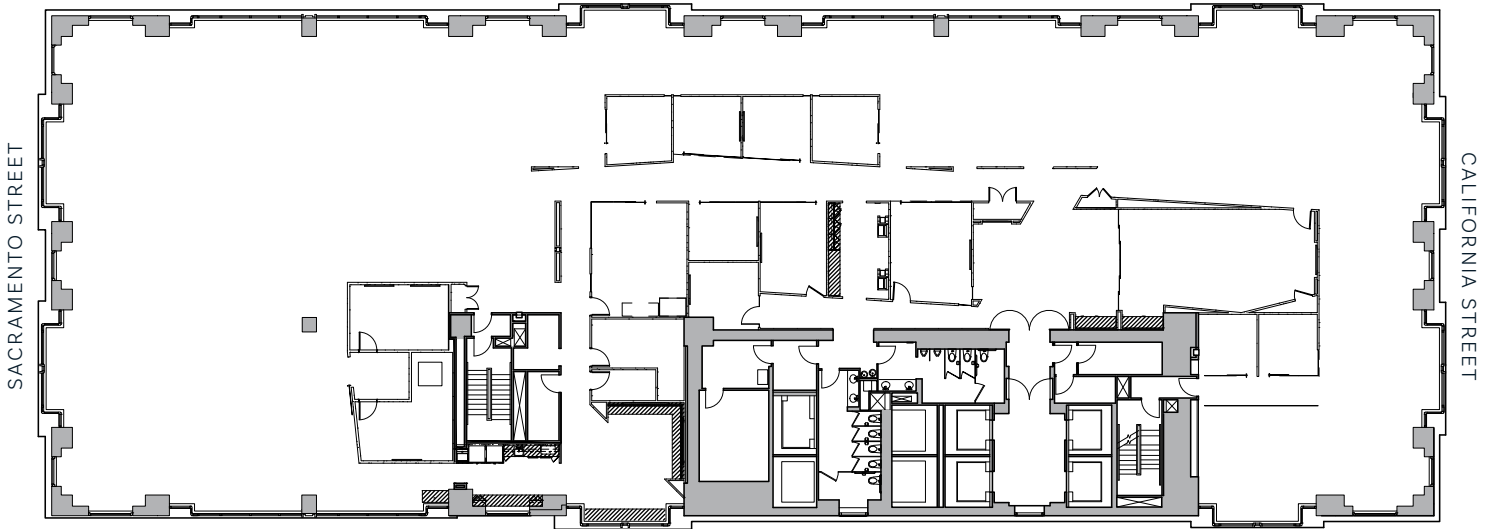

SUITE 700

20,992 RSF

Creative finishes

- 1 Boardroom
- 5 Conference Rooms
- 6 Huddle Rooms
- 2 Private Offices
- OPEN** Area For 100+ Desks
- 1 Kitchen With Break Area
- 1 IDF Room

KEARNY STREET

COIT TOWER VIEWS