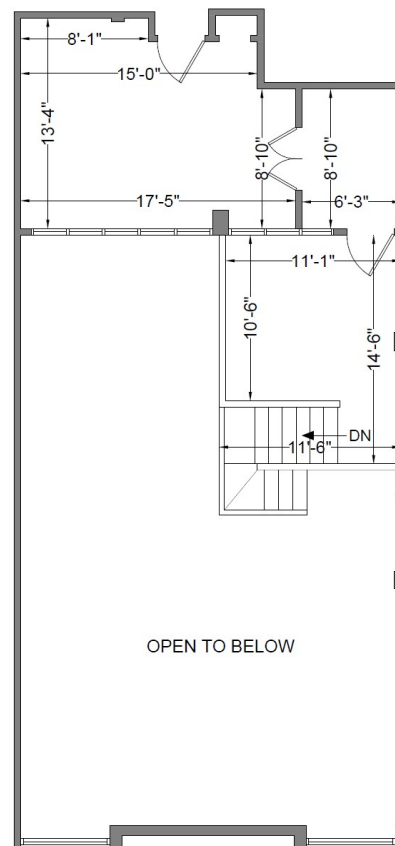

PLAZA CENTER

249-251 Royal Palm Way | Palm Beach, FL 33480

Suite 300 | 2,051 SF

Lower Level

Upper Level

Contact Us

KEVIN PROBEL

Senior Managing Director
+1 561 676 2131
kevin.probel@jll.com