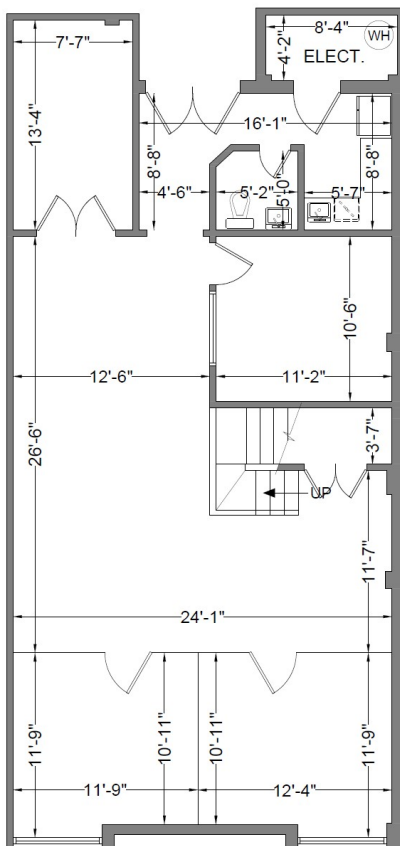

PLAZA CENTER

249-251 Royal Palm Way | Palm Beach, FL 33480

Suite 300 | 2,051 SF

Lower Level

Upper Level

Contact Us

KEVIN PROBEL

Senior Managing Director
+1 561 676 2131
kevin.probel@jll.com