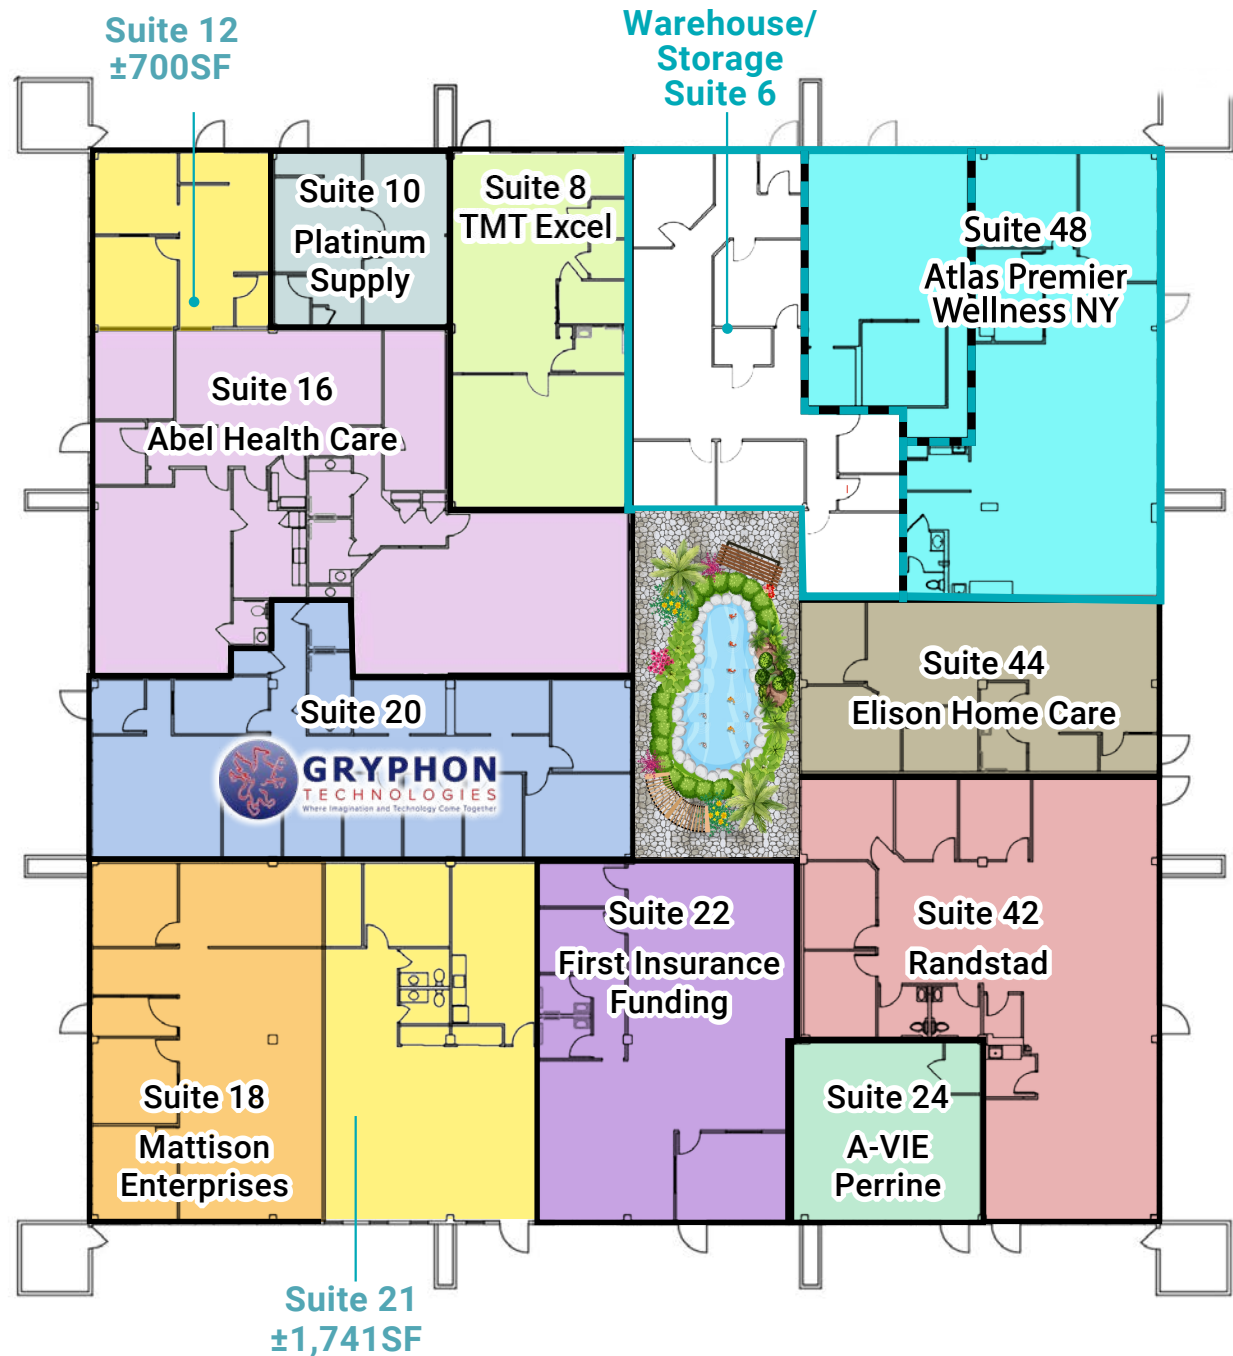

CROSSROADS ISLANDIA LI, NY

NOW 98% OCCUPIED!

1747 VETERANS MEMORIAL HWY

SUITE	RSF	
Suite 12	700	<ul style="list-style-type: none"> • Corner Suite • Ample Windows • In-Suite Bathroom • Full Turn-Key Buildout
Suite 21	1,741	<ul style="list-style-type: none"> • In-Suite Bathroom • Kitchenette • Reception Area • 4 Private Offices • Full Turn-Key Buildout

1767 VETERANS MEMORIAL HWY

SUITE	RSF	
Suite 24	1,175	<ul style="list-style-type: none"> • Corner Suite • In-Suite Bathroom • Kitchenette • Reception Area w/Window • 3 Offices • Storage area

Site Plan

Building 1747

Available
Suite 12 ±700SF
Suite 21 ±1,741SF

Building 1767