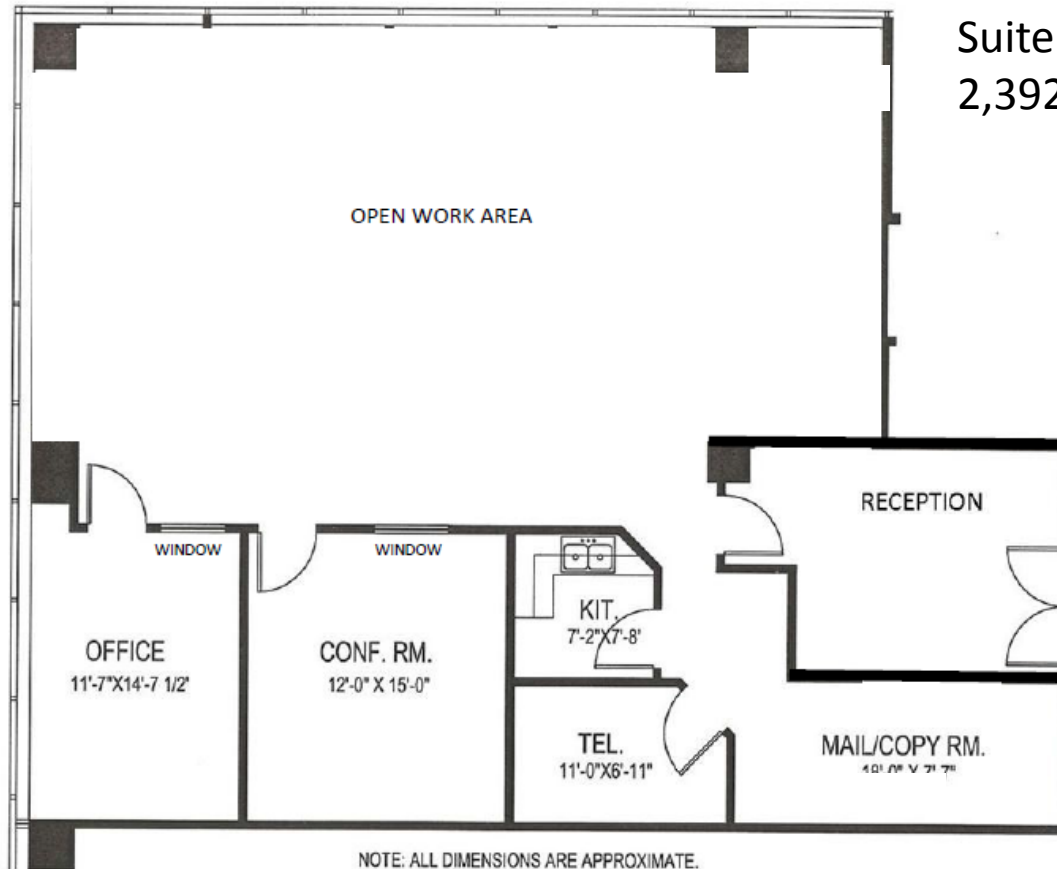

Coral Springs Executive Tower

210 N University Drive
Coral Springs, FL

Suite 800
2,392 RSF

For Leasing Information please contact:

Brady Titcomb
+1 954 653 3222
brady.titcomb@am.jll.com

Disclaimer: Although information has been obtained from sources deemed reliable, owner, JLL, and/or their representatives, brokers or agents make no guarantees as to the accuracy of the information contained herein, and offer the property without express or implied warranties of any kind. The property may be withdrawn without notice. ©2015. JLL. All rights reserved.