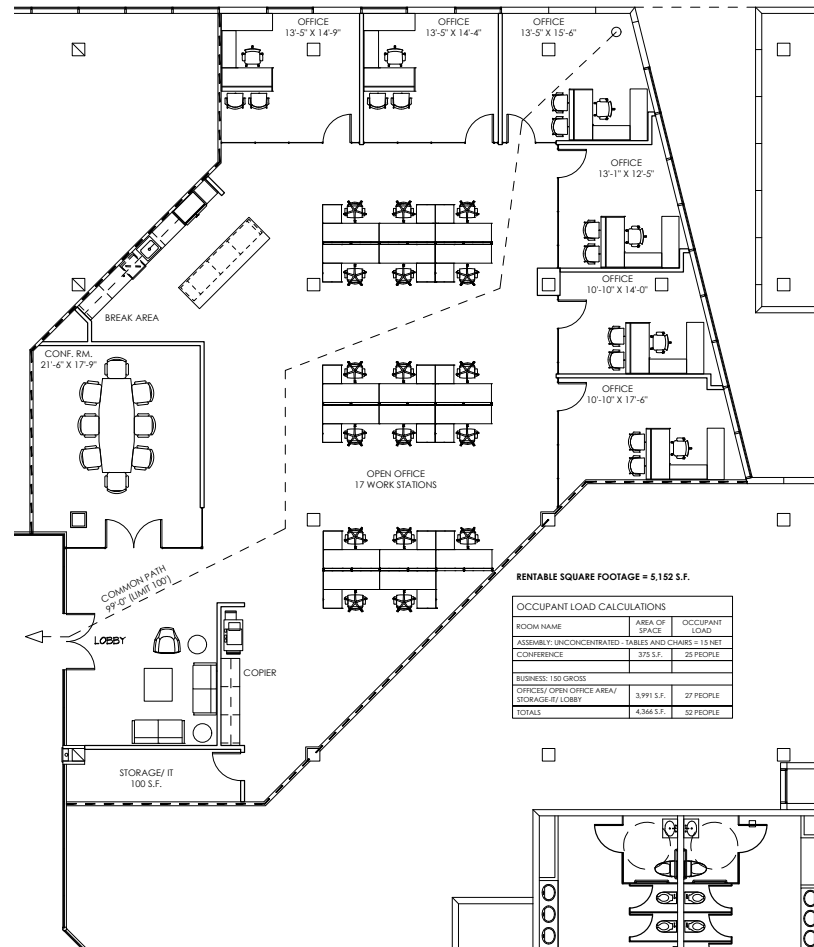

3rd FLOOR
SPEC SUITES

SUITE C332 - 5,468 SF

For more information,
please contact:

John K. Criddle
Executive Vice President
M +1 561 283 5176
john.criddle@cbre.com

Joseph J. Freitas
First Vice President
M +1 561 512 8844
joe.freitas@cbre.com