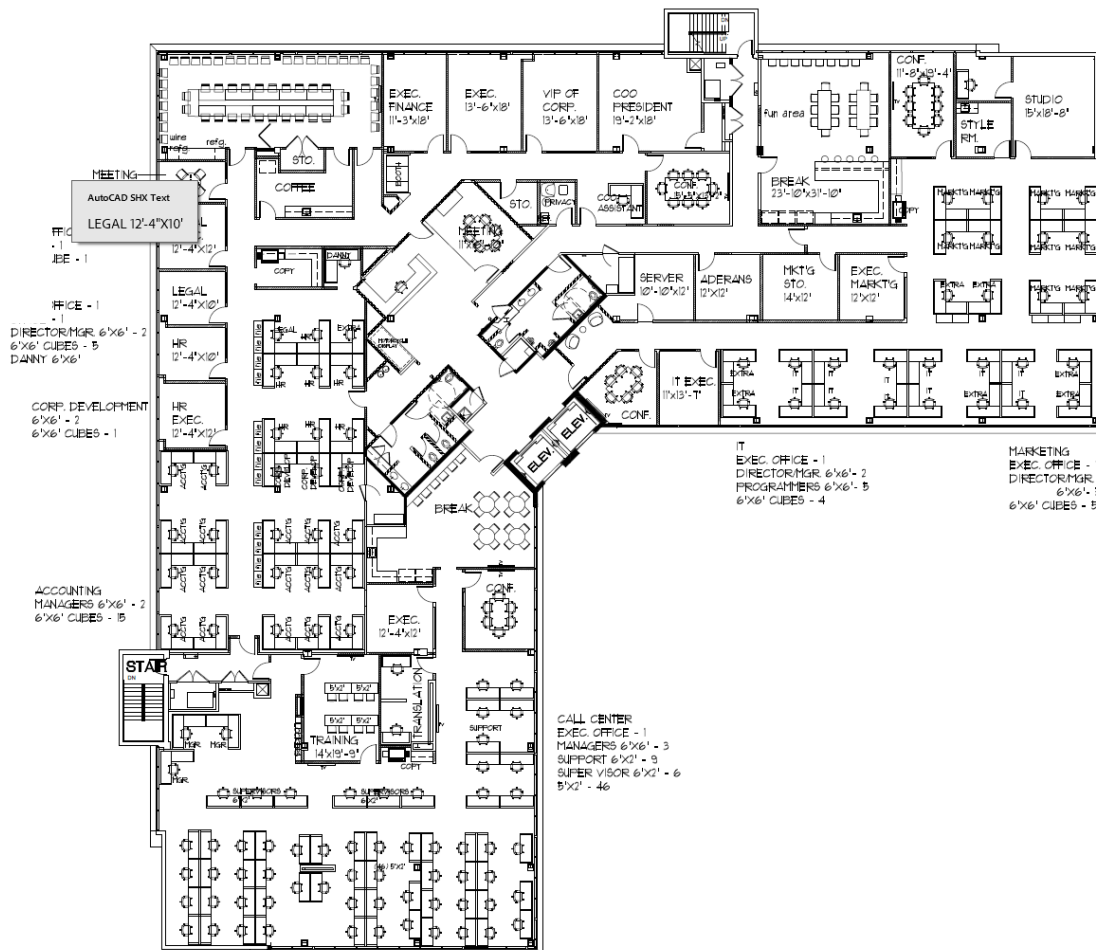

# PALMETTO CENTRAL

Suite 300

20,120 SF

Available 7/1/27

1499 W PALMETTO PARK ROAD, BOCA RATON, FL