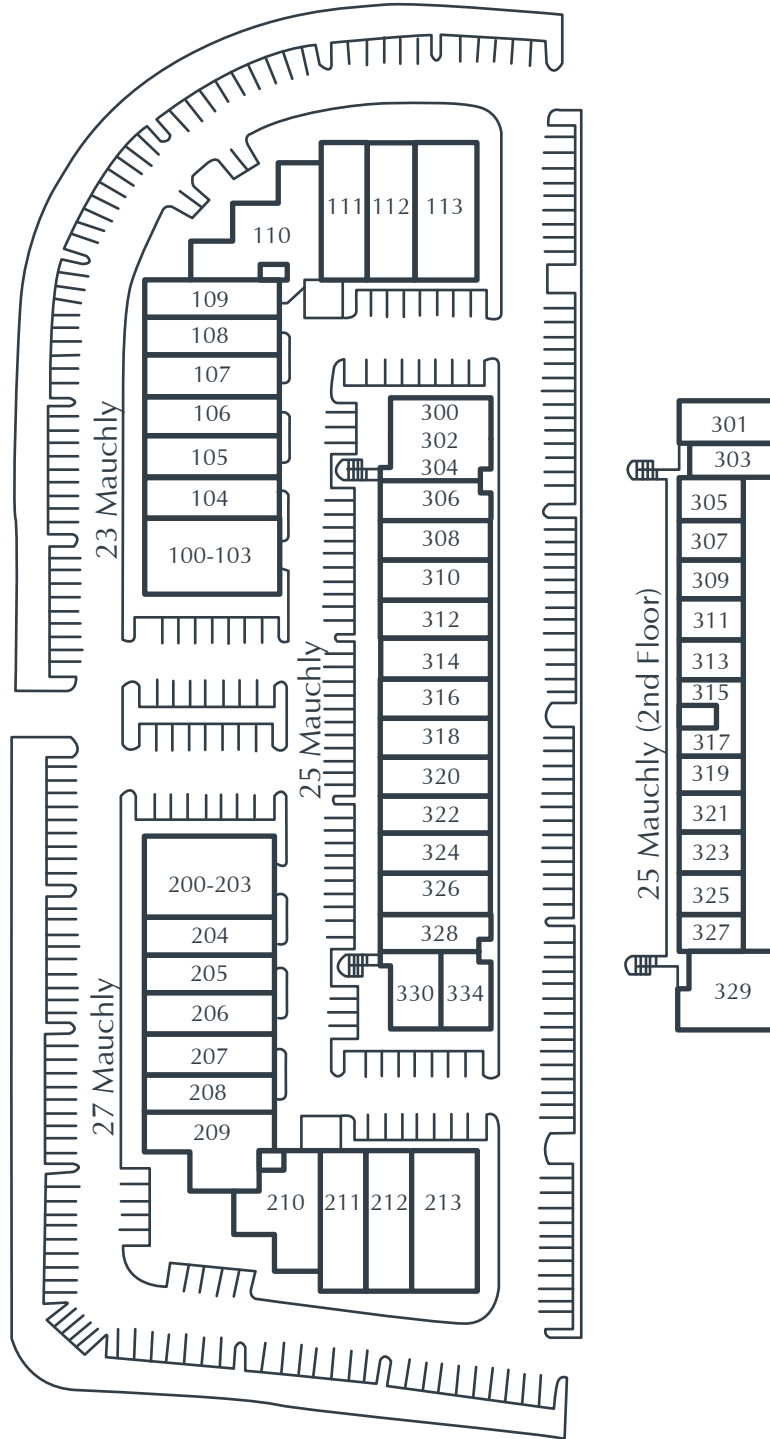

OLEN SPECTRUM CENTRE

Mauchly
Irvine, CA

Created by Olen Commercial Realty Corp., 2022.
Information is not to be published or copied without
written approval. Square footage and floor plans are
estimates and should be separately verified. All rates,
terms, floor plans, and building facts are subject to
change without notice.

ea 12.08.2022

MARIA MEYER
Senior Leasing Director
949.719.7215
mmeyer@olen.com

Seven Corporate Plaza
Newport Beach, CA
949.644.6536
www.olen.com