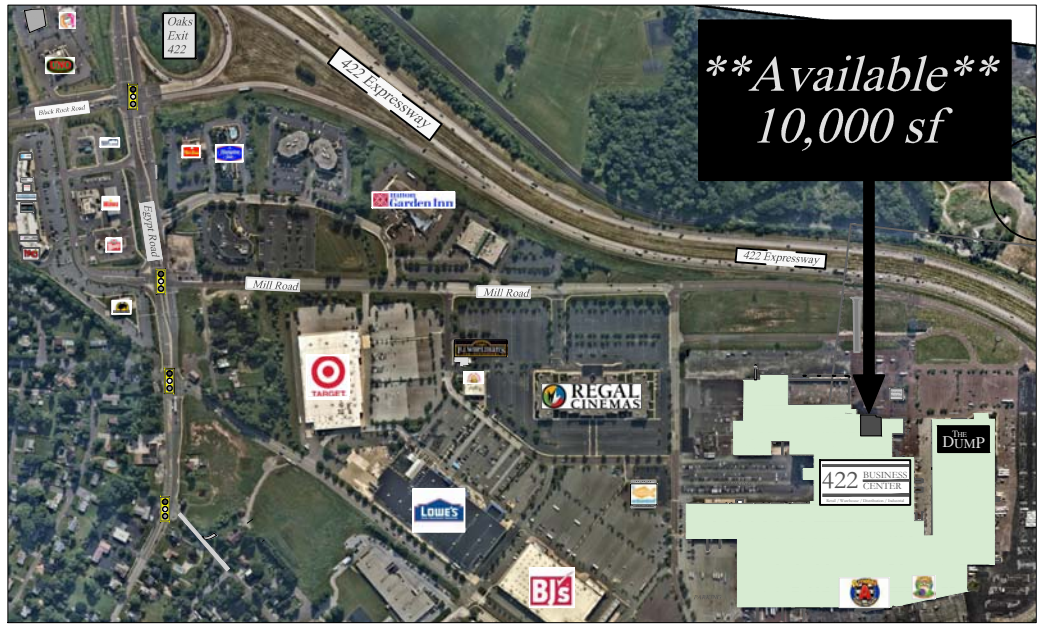

422 BUSINESS CENTER

Retail / Warehouse / Distribution / Industrial

OAKS, PA

****Available****

10,000 sf

Unit: M-1300

Commercial / Retail Space
422 Frontage

Information: