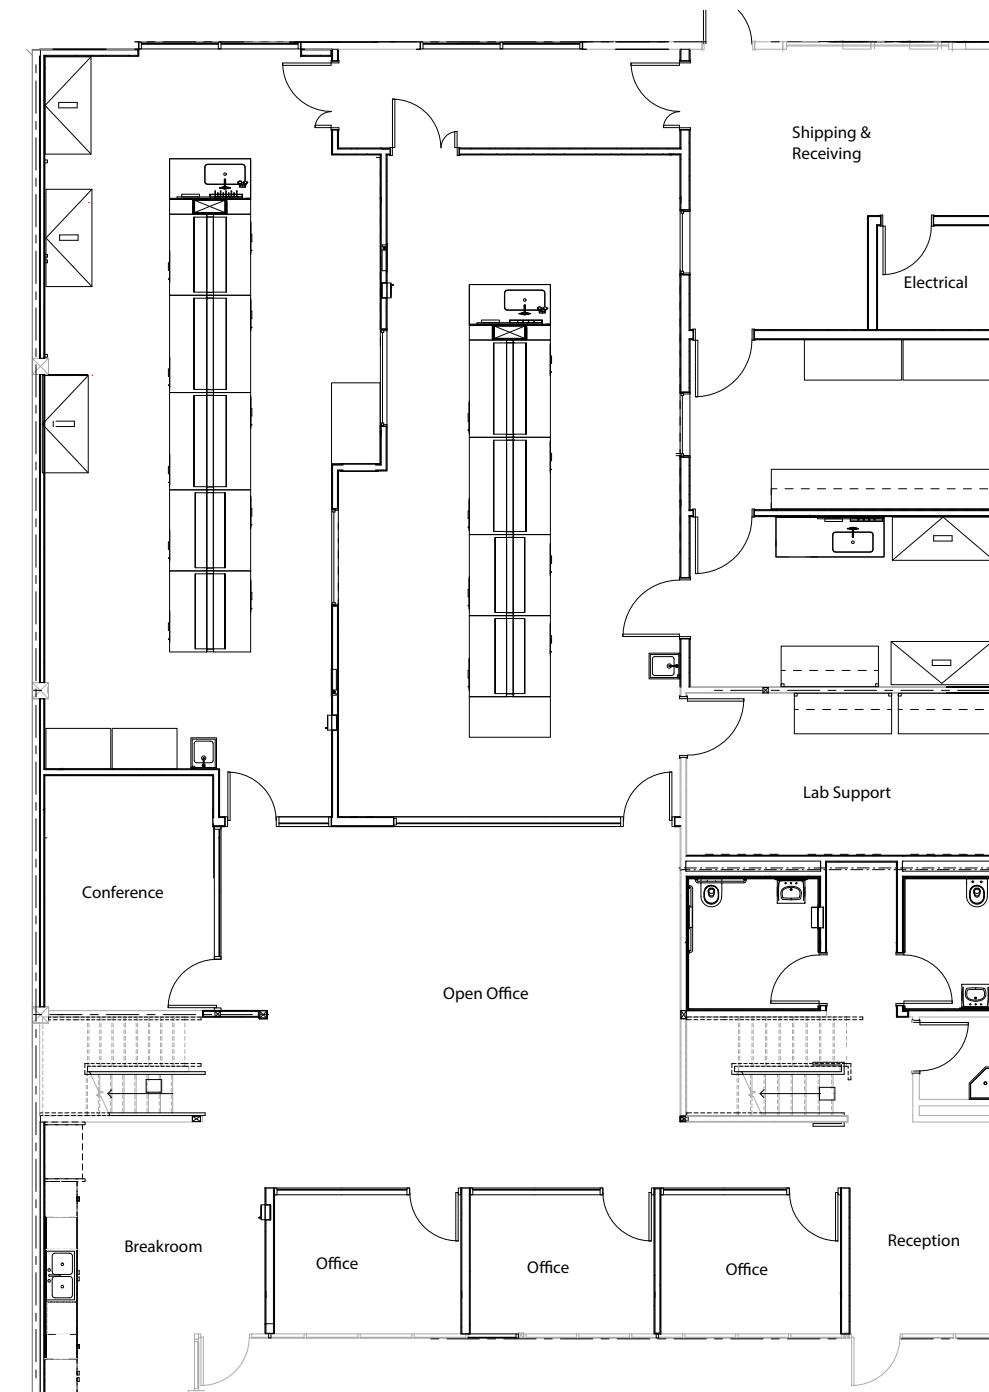

6,970 RSF

First Floor

Mezzanine

* AMENITIES

THE PATIO. THE PULSE.

Everything at SOVA orbits The Patio.
Coffee to start the day. A gym to reset it.
Tacos when you've earned them. A brewery
when you really have.