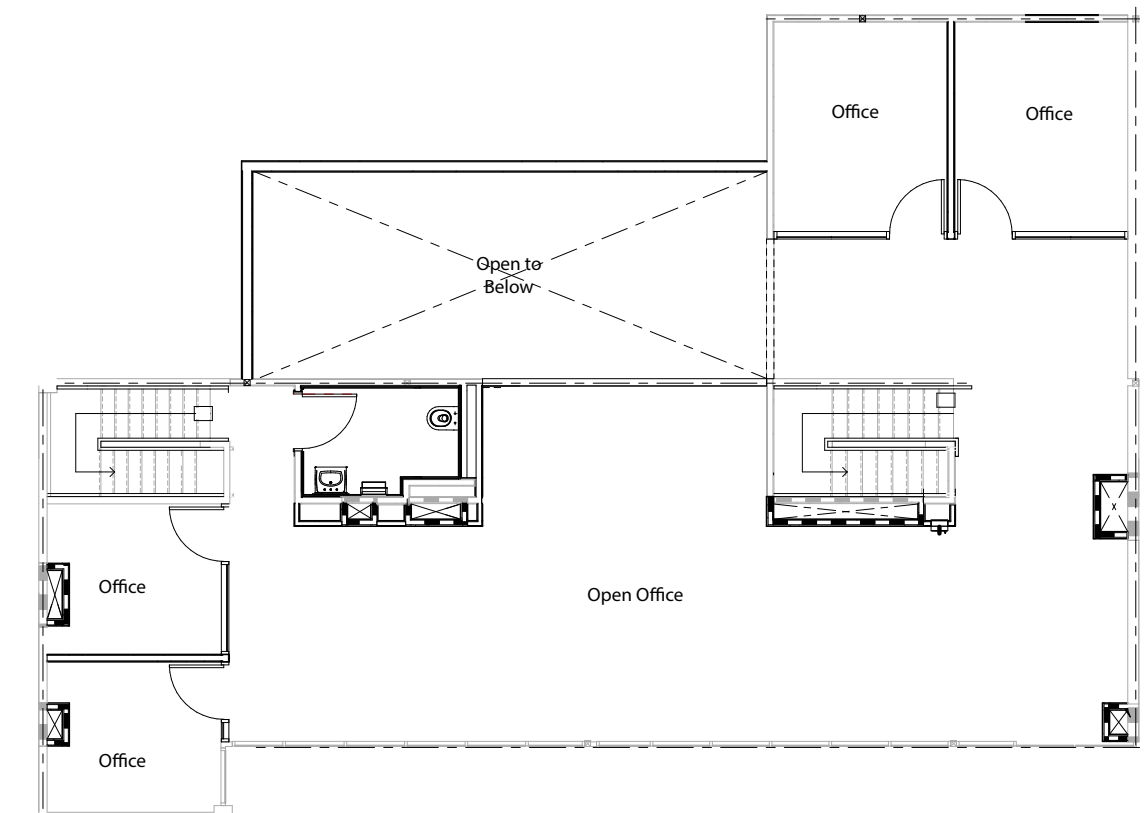

6,970 RSF

First Floor

Mezzanine

* AMENITIES

THE PATIO. THE PULSE.

Everything at SOVA orbits The Patio.
Coffee to start the day. A gym to reset it.
Tacos when you've earned them. A brewery
when you really have.