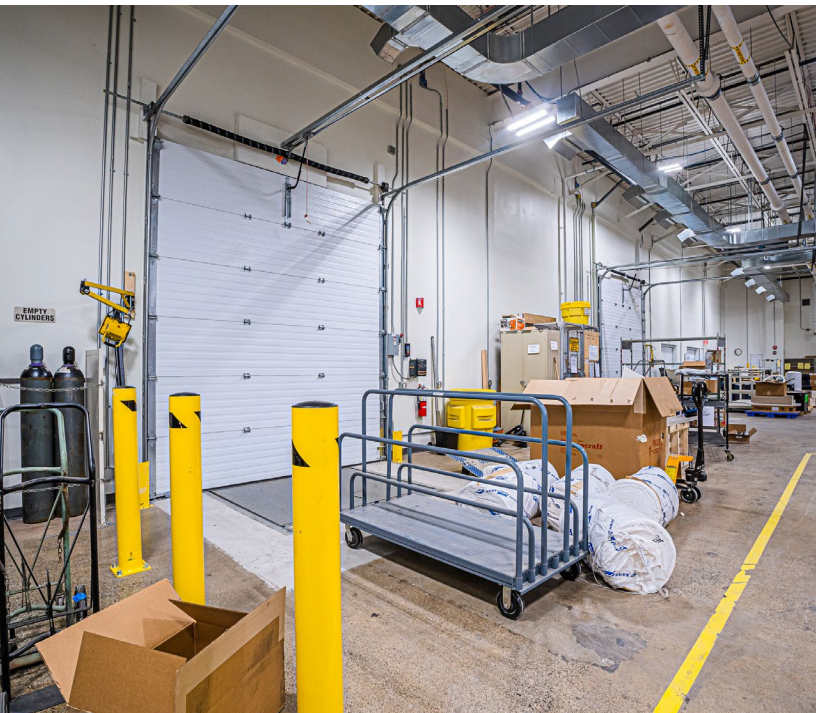

10

LYBERTYWAY

WESTFORD, MA

 **AMTECH**
BTU DIVISION

ADVANCED MANUFACTURING
SPACE FOR SUBLEASE

AVISON
YOUNG

57,500 SF
ADVANCED MANUFACTURING
SPACE AVAILABLE

10 Liberty Way is a single-story office and R&D facility conveniently located just off I-495 in Westford, Massachusetts. The space features 40,000 square feet of air-conditioned advanced manufacturing space and 17,500 square feet of flex/office space. Westford is home to leading companies such as RTX Collins Aerospace, Netscout, Mack Technologies, Materion, Nvidia, Ribbon Communications and Cynosure.

**AVISON
YOUNG**

SPACE DETAILS

AVAILABLE SPACE:	57,500 SF
LEASE TYPE:	SUBLEASE
TERM:	THRU 9/30/2034
BUILDING SIZE:	129,000 SF
YEAR BUILT/RENOV:	1984/2024
LOT SIZE:	19.74 ACRES
CLEAR HEIGHT	20' 0"
LOADING DOCKS:	TWO (2)
DRIVE-IN DOORS:	ONE (1)
PARKING:	431 SPACES
ZONING:	IA, WESTFORD – INDUSTRIAL

HIGHLIGHTS

- FULLY AIR CONDITIONED
- HEAVY POWER- 1,800 AMPS THREE PHASE
- EXISTING NITROGEN, COMPRESSED AIR & HYDROGEN IN PLACE
- THREE (3) INTERNAL CRANES
- TWO (2) TAILBOARD DOCKS

FLOOR PLAN

17,500 SF
FLEX/OFFICE