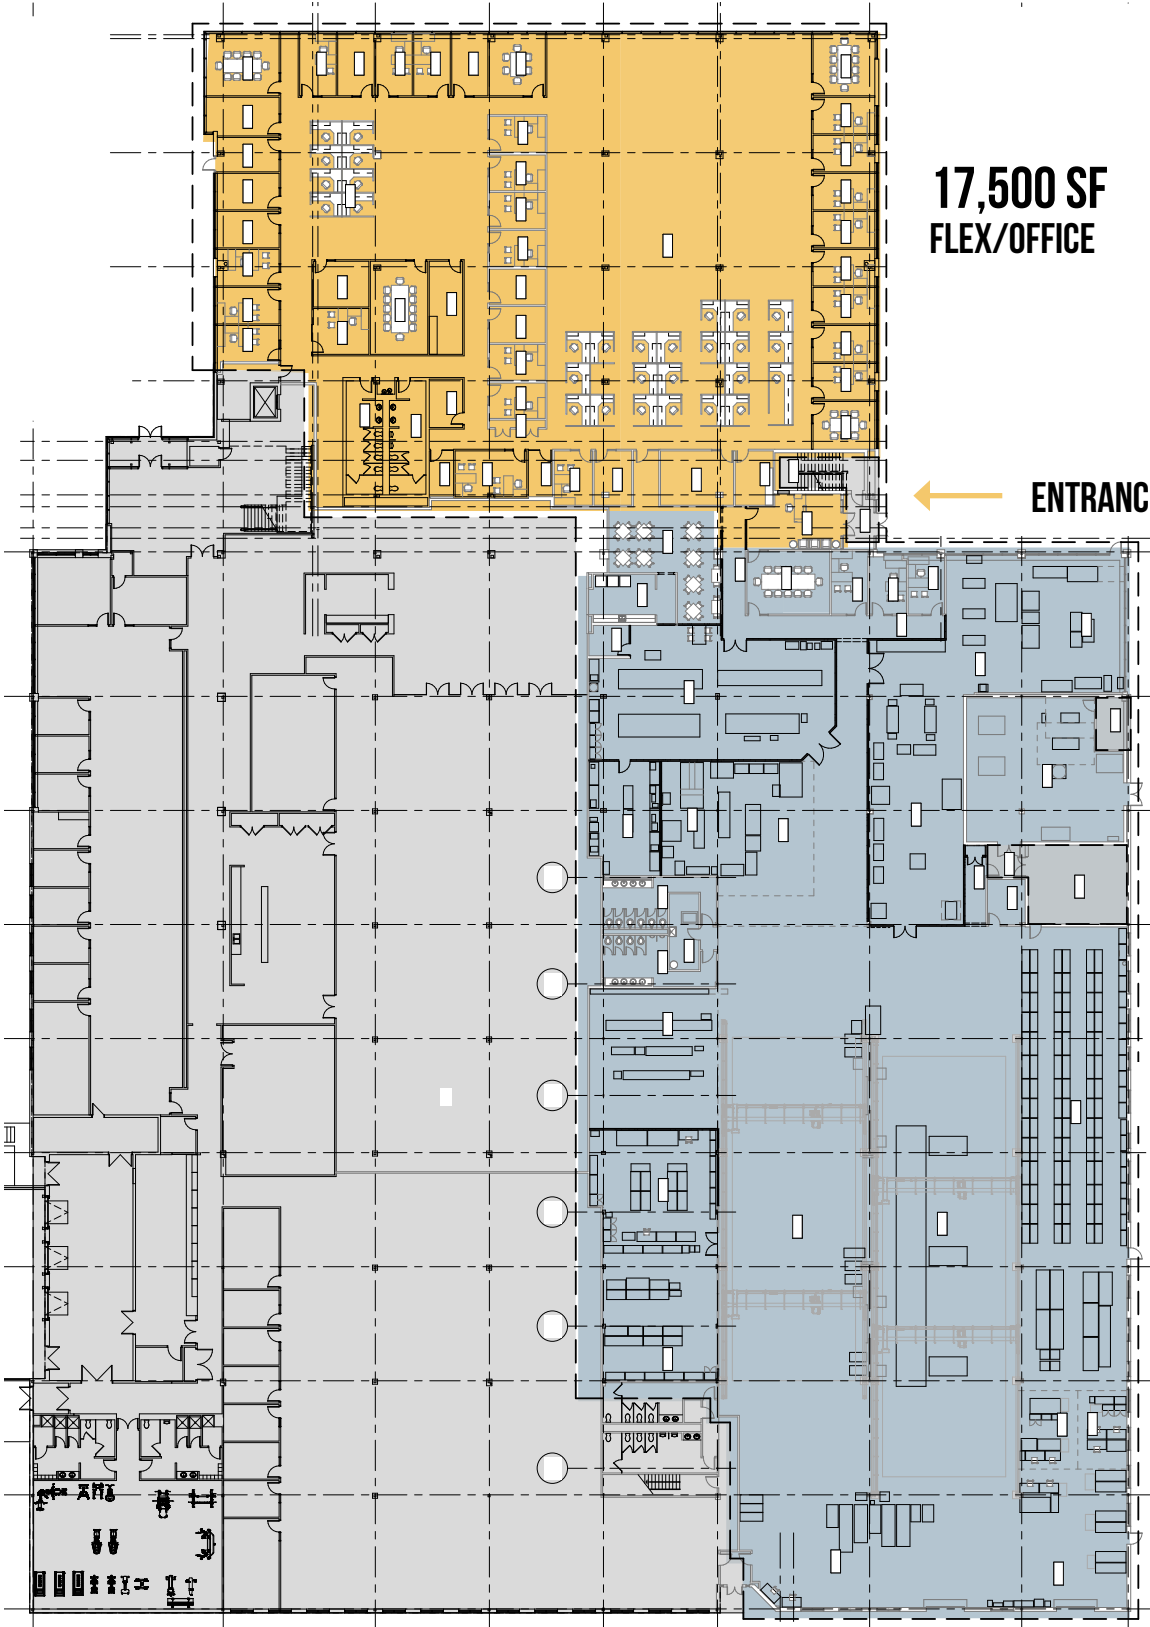

**AVISON
YOUNG**

SPACE DETAILS

AVAILABLE SPACE:	57,500 SF
LEASE TYPE:	SUBLEASE
TERM:	THRU 9/30/2034
BUILDING SIZE:	129,000 SF
YEAR BUILT/RENOV:	1984/2024
LOT SIZE:	19.74 ACRES
CLEAR HEIGHT	20' 0"
LOADING DOCKS:	TWO (2)
DRIVE-IN DOORS:	ONE (1)
PARKING:	431 SPACES
ZONING:	IA, WESTFORD – INDUSTRIAL

HIGHLIGHTS

- FULLY AIR CONDITIONED
- HEAVY POWER- 1,800 AMPS THREE PHASE
- EXISTING NITROGEN, COMPRESSED AIR & HYDROGEN IN PLACE
- THREE (3) INTERNAL CRANES
- TWO (2) TAILBOARD DOCKS

FLOOR PLAN

17,500 SF
FLEX/OFFICE

← **ENTRANCE**

40,000 SF
ADVANCED
MANUFACTURING

2 LOADING DOCKS

AVISON
YOUNG

LOCAL AMENITIES

Residence INN.

**WESTFORD
REGENCY**
inn & conference center

Marshalls
HomeGoods