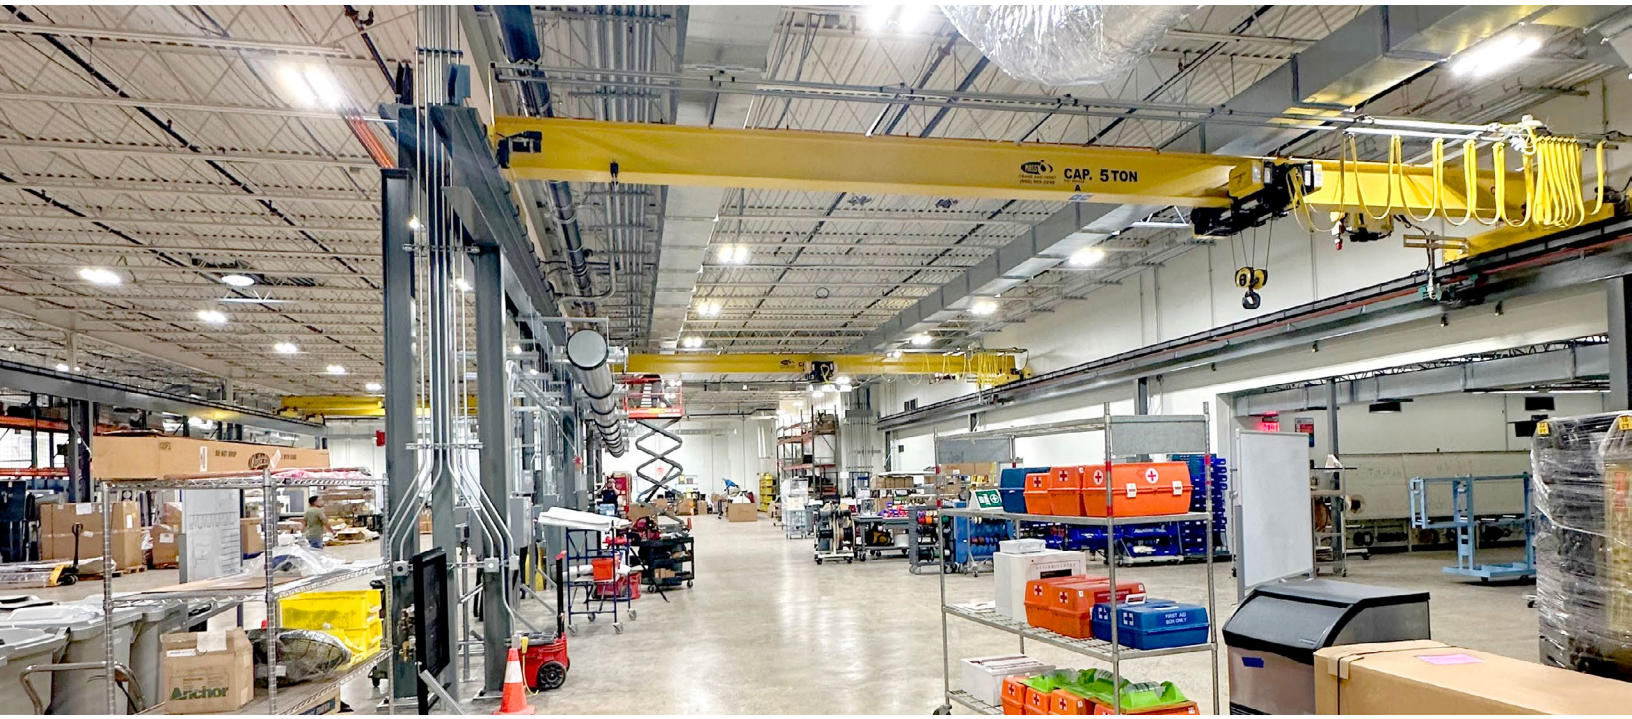

AVISON
YOUNG