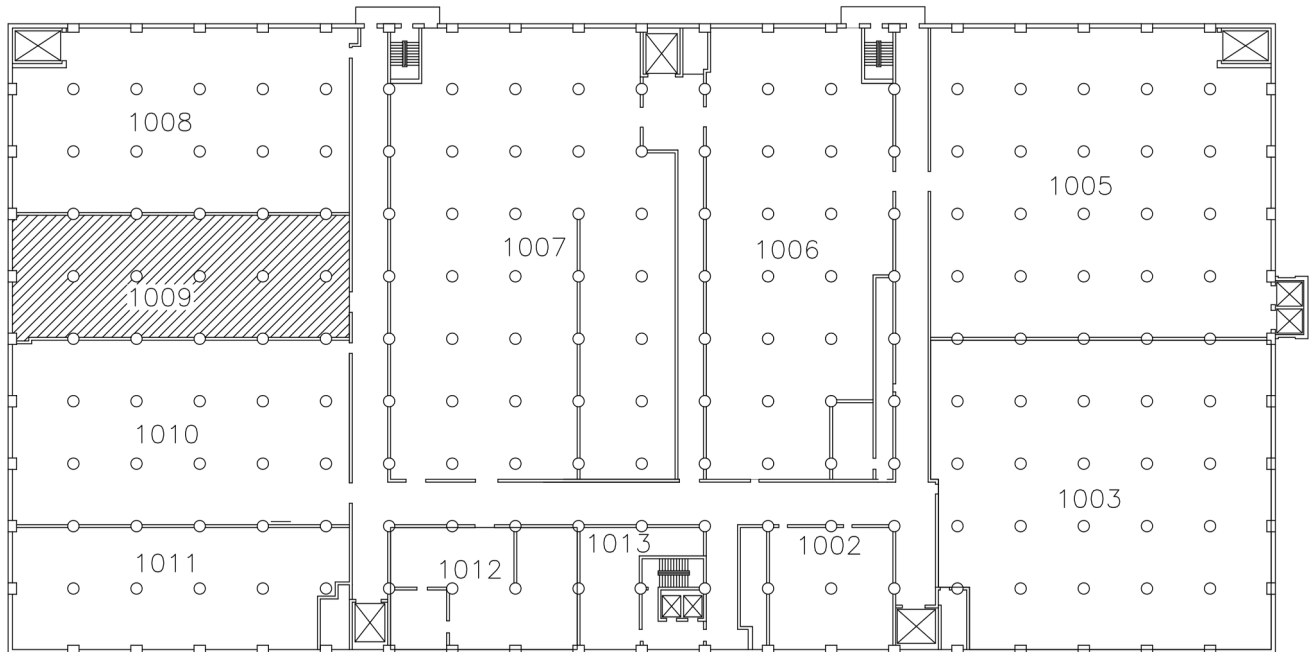

BLDG 3

10TH FLOOR, SUITE 1009 - 3,400 SF

POSSESSION: IMMEDIATE

UNIT HIGHLIGHTS

- Distributed electric
- Located near freight elevator
- 100 Amps, 3 Phase, 120/208V
- Live load 250 lbs/SF

**BROOKLYN
NAVY YARD**