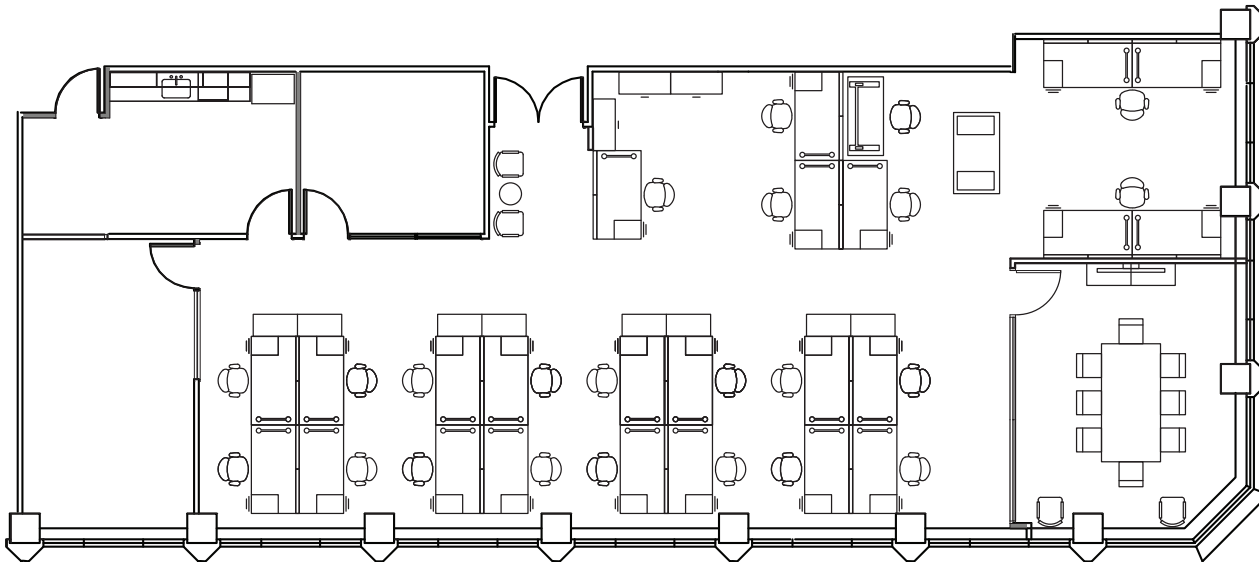

Suite 675

3,295 RSF

- 2 conference rooms
- 1 office / huddle room
- Kitchen
- Open area with room for 24 workstations
- Corner suite
- Available now

601