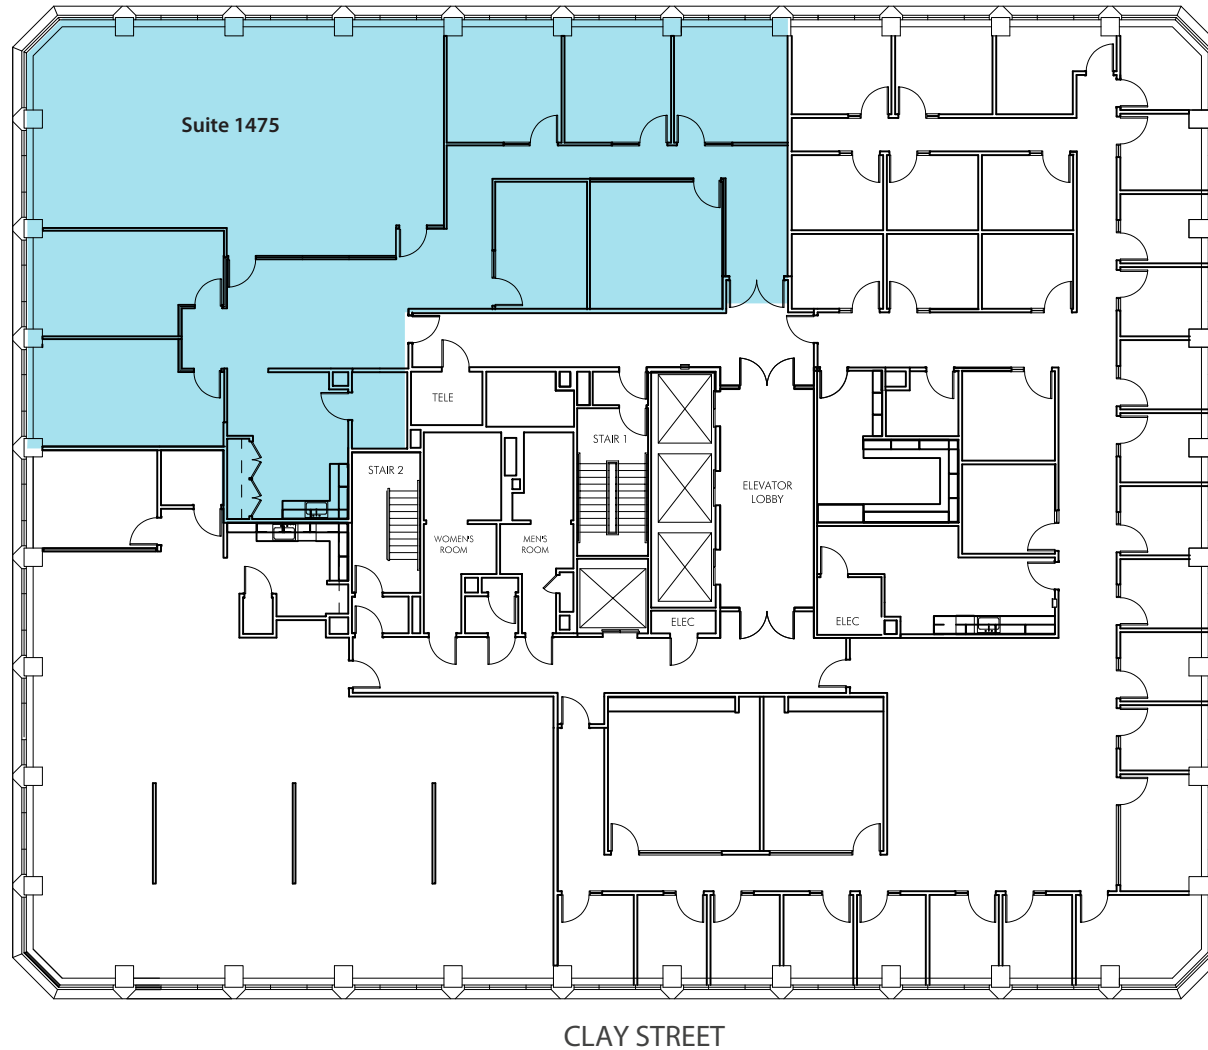

SUITE 1475 - 4,211 RSF

- 7 private offices
- Training room or team room
- Kitchen
- Bright corner suite with double door identity
- Available now

MONTGOMERY STREET

CLAY STREET

Kelly Glass
415.322.5062
kelly.glass@avisonyoung.com
RE Lic #01335179