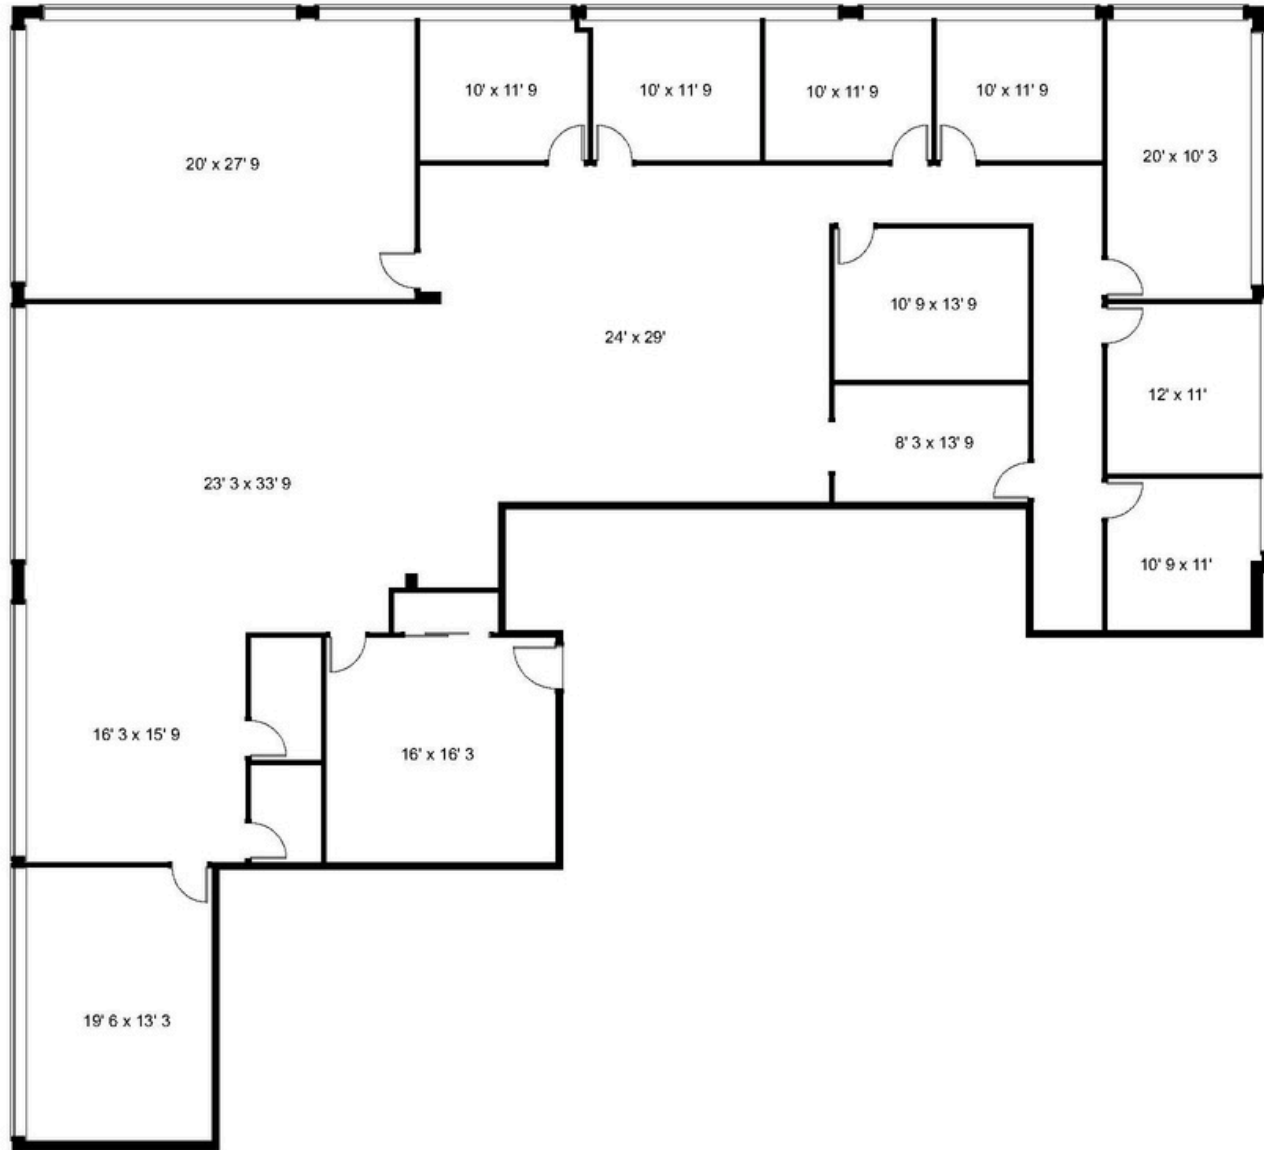

**Investment
Properties
Corporation**

POINCIANA PROFESSIONAL PARK

📍 Located at the intersection of Golden Gate Parkway & Airport Pulling Road

2640 Golden Gate Parkway | Naples, FL 34105

**SUITE 201
5,640 RSF**