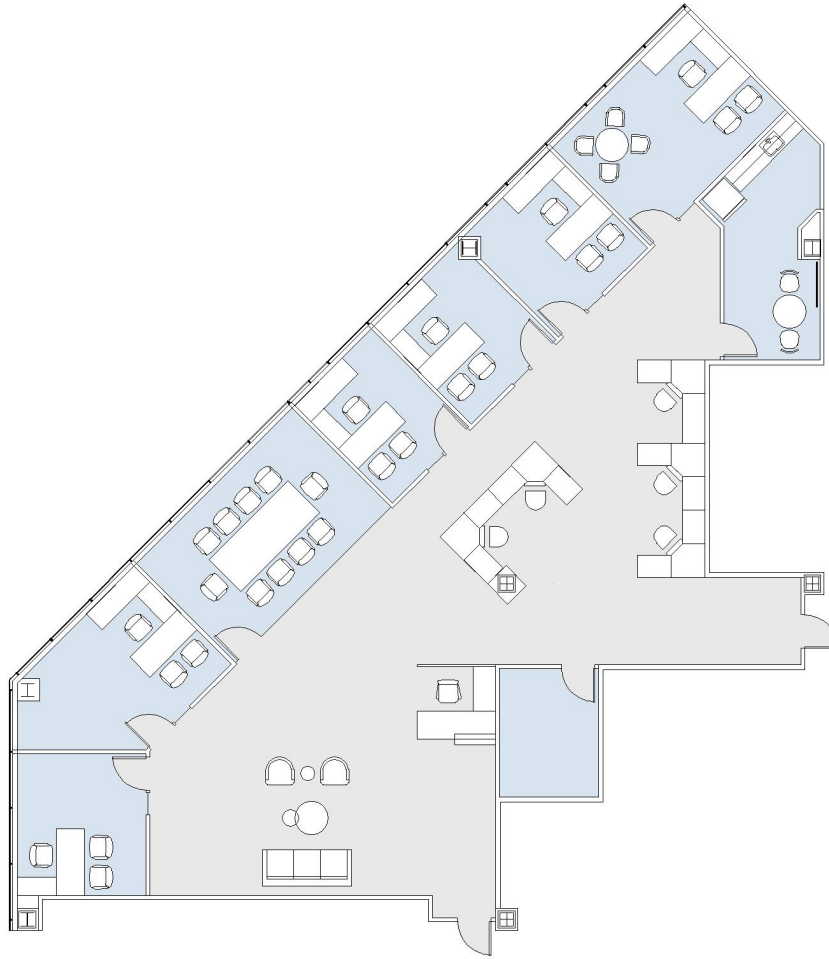

12121 WILSHIRE

WILSHIRE BUNDY PLAZA

SUITE 540 | 3,946 RSF

BRENTWOOD-WILSHIRE

SUITE CONFIGURATION

OFFICES:	6
CONFERENCE ROOM:	1
RECEPTION:	1
KITCHEN:	1
STORAGE:	1

NOT TO SCALE
FURNITURE NOT INCLUDED

For more information, please contact: